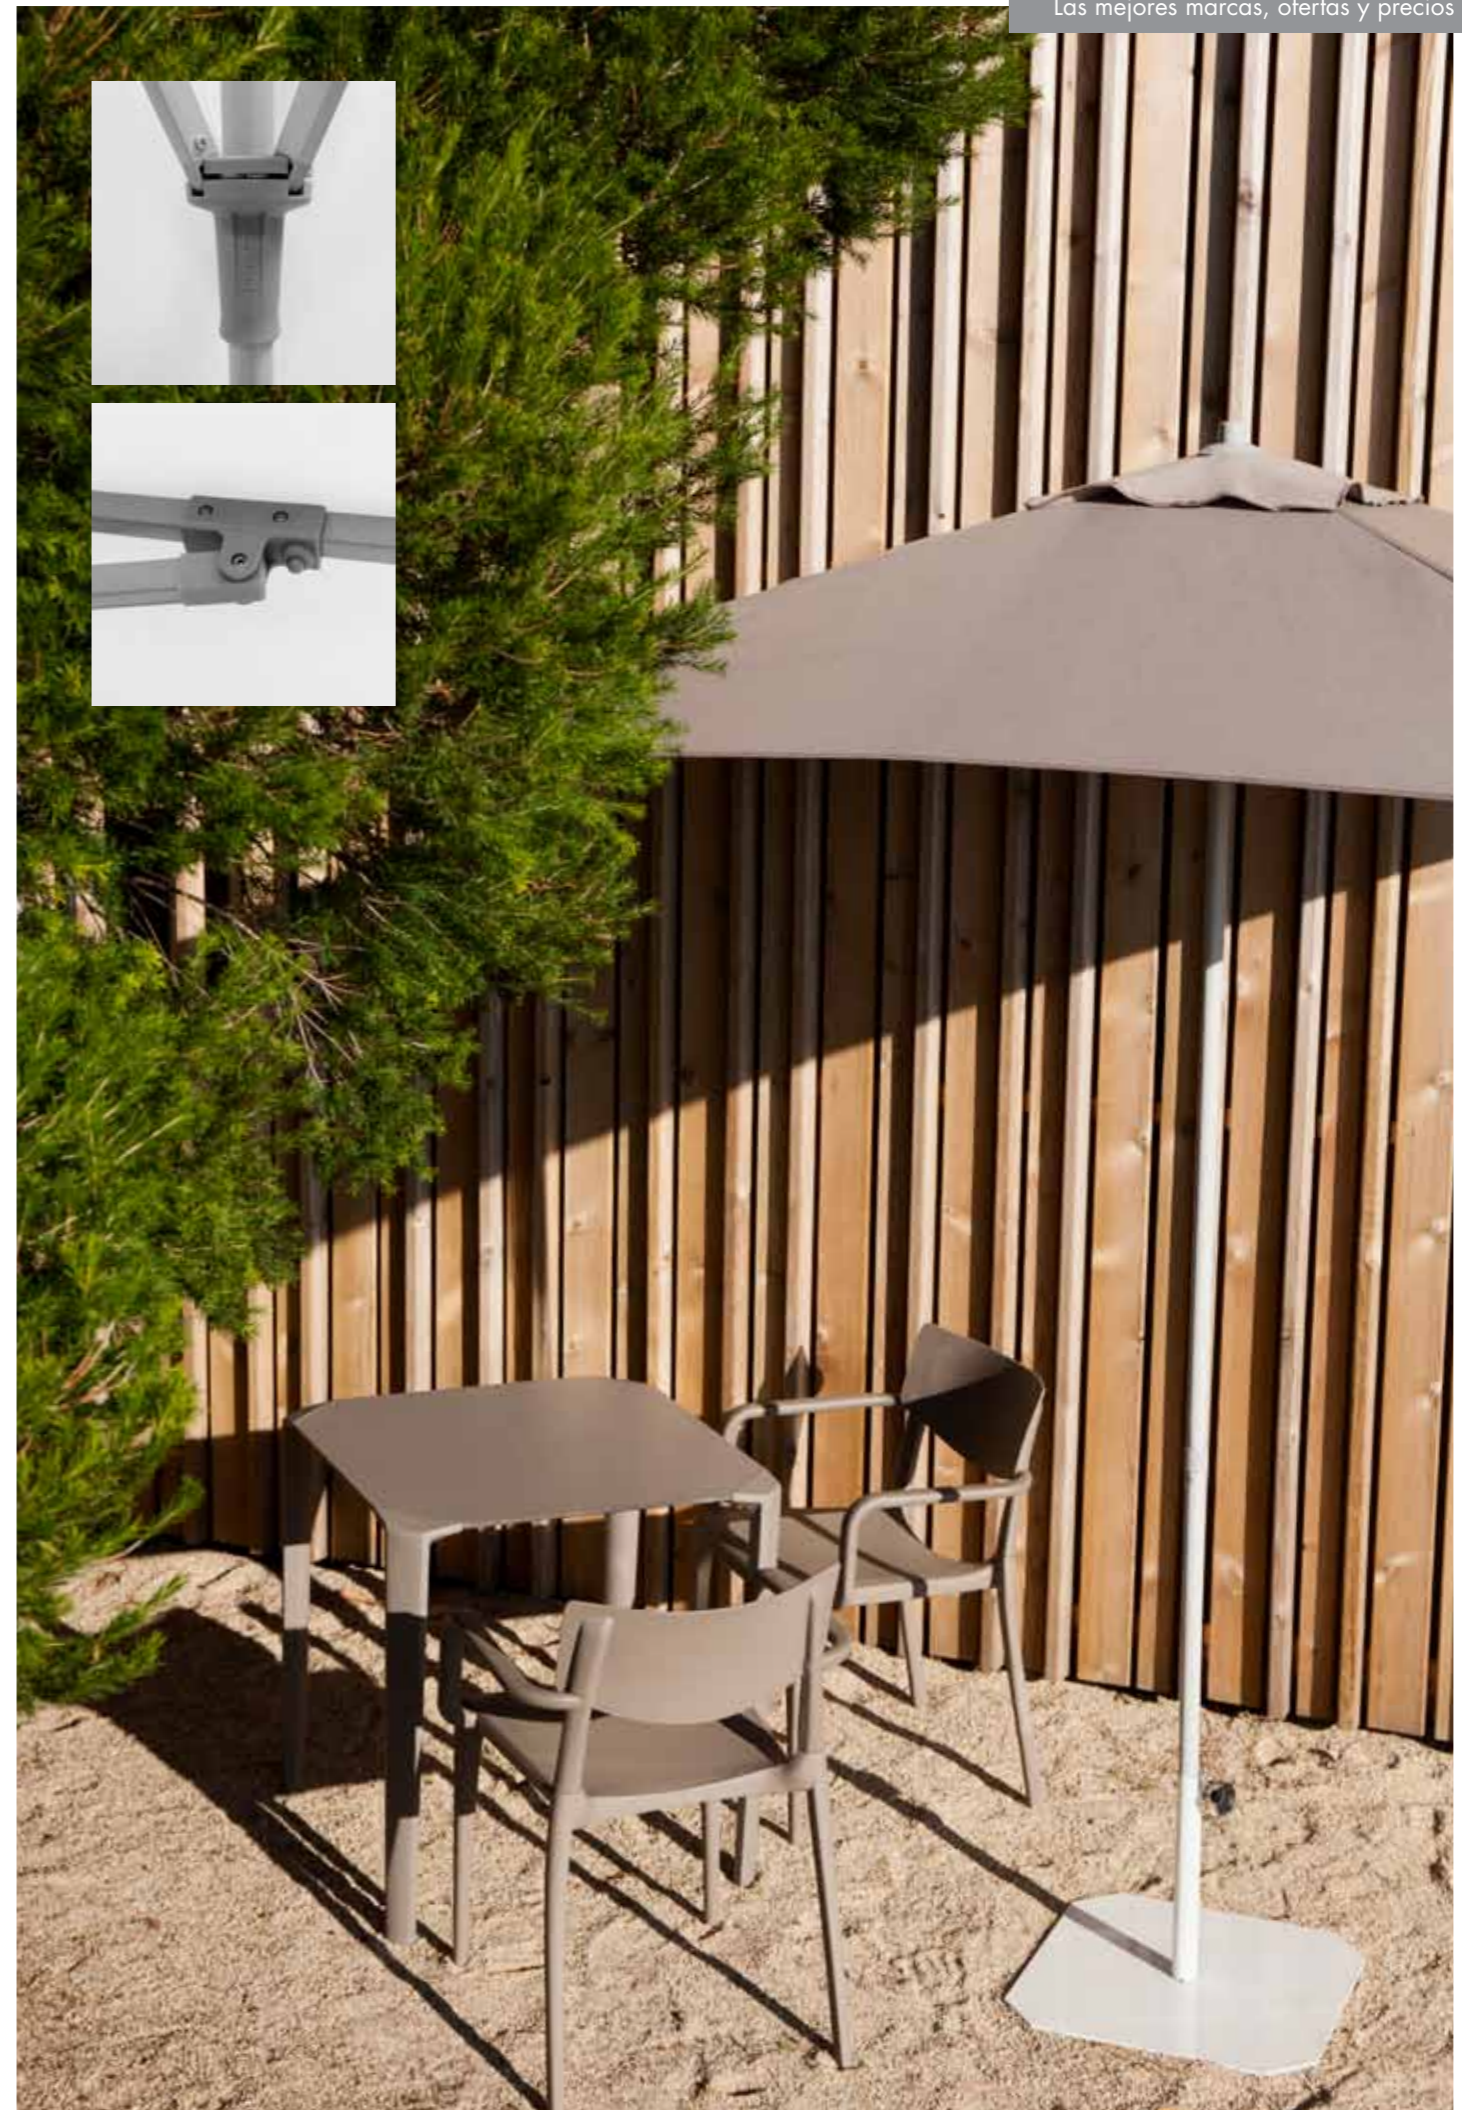

Vigo

Polyester-Water repellent

010

Blanco, Branco, White, Blanc

Malta