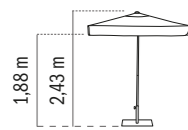

200x200/4-4

Con volante - con fugavientos. | Com bambinela - com fugaventos.
With valance - with airvent. | Avec volant - avec soufflet à vent.
SPAD00C200041P (Dralon)
SPAP11C200041P (Polyester-Water repellent)