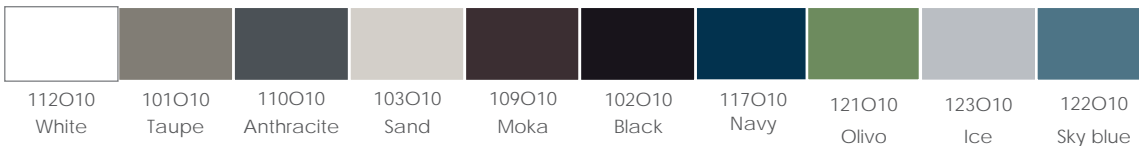

### TEJIDO / TECIDO / FABRIC / TISSU

Olefin 190 gr. Polypropilene mass-dyed fabric. UPF80. Colour fastness: 7-8/8.