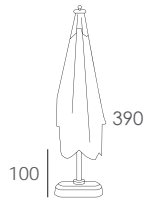

RIO white WATERPROOF

400 x 400

Telescopic

Valance with airvent

REF.: **SGAP11C4000340P**

Tube: 71 x 71 mm

Ribs: 8 | 20 x 35 x 1,5 mm

ES