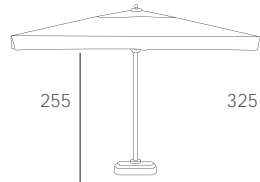

RIO white WATERPROOF

400 x 400

Telescopic

Valance with airvent

REF.: **SGAP11C4000340P**

Tube: 71 x 71 mm

Ribs: 8 | 20 x 35 x 1,5 mm

ES