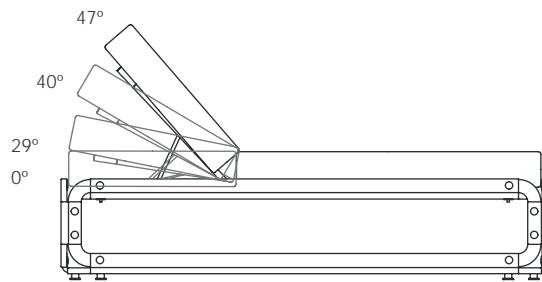

DETALLES / DETALHES / DETAILS / DÉTAILS

Reclining backrest with 4 positions

ACABADOS / ACABAMENTOS / FINISHES / FINITIONS

MQ-NAN00140X200BC	MQ-NAN00140X200TP
White	Taupe

High density foam mattress and pillows lined with Nautic water repellent fabric. Zip with double flap protection. Mattress of 15 cm thick

DATOS LOGÍSTICOS / DADOS LOGÍSTICOS / LOGISTIC DATA / DONNÉES LOGISTIQUES

Kg u.	CBM m3/u.	U. / Pallet Measurements	Pallet Weight	U. / Box Measurements	Truck	Container 40"
65 Kg	0,47	2 u. 214x90x170 cm	136 Kg	1 u. 210x151x42 cm	30 u.	26 u.

Made in Portugal