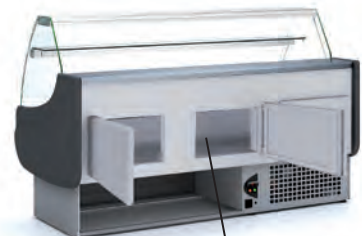

interior 440x270