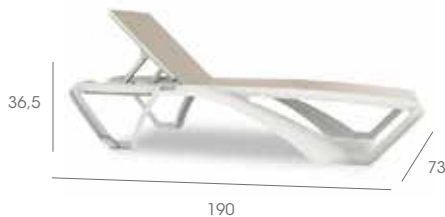

Marina Beach Club

Tumbona apilable con caja de seguridad incorporada al chasis para guardar objetos de forma segura. Se cierra con un tapa plástica muy resistente y hermética, y con un candado de acero inoxidable. La tumbona Marina Beach Club está disponible con tejido Club de 850g/m².

Stackable sunlounger. Polypropylene and fiberglass frame. Textilene 850 gr/m², termal bonding, to improve resistance, double linen weft and warp. UV protection. Wheels under back legs and non-slip end-plates under front and back legs. Glass holder. Four-position reclining sunlounger.

Bain de soleil empilable avec structure en polypropylene et fibre de verre. Textilène de 850 gr/m², termosoudé pour une résistance meilleure, et double chaîne et du fil de trame et ourdir. Pieds arrière munis de roues et pieds avant et arrière munis de patins antidérapants, avec repose-verres. 4 positions du dossier.

	Textilene	Structure				
		Wengué Wenge	Gris Plata Grey silver	Marfil Ivory	Gris Oscuro Dark Grey	Blanco White
p27 Azul Blue	Ref.00681 64,00					Ref.05230 175,00
p27 Beige Beige	Ref.00682 64,00			Ref.05237 180,00	Ref.05238 180,00	Ref.05235 175,00
p27 Blue Jeans Blue Jeans			Ref.05239 180,00			Ref.05236 175,00
p27 Chocolate Chocolate		Ref.05240 180,00				

Logística | Logistics | Logistique

	2X	40'	40' HC	70 m³	100 m³
p27	243	-	486	540	-