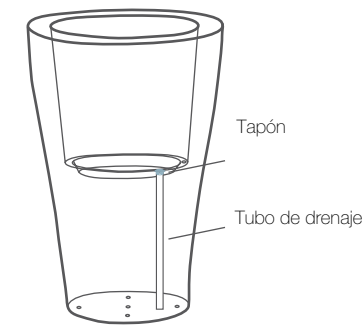

ACABADOS
LED BLANCO / LED RGB