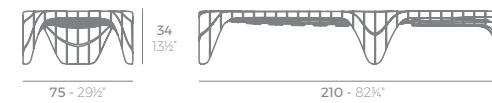

F3

F3 Tumbona
F3 Sun Lounger

	Basic Básico	Lacquered Lacado	Lacquered Two Tone Lacado Bicolor	Cushion Acolchado
Sun Lounger - Tumbona	60005	60005F	60005FP	60005CO