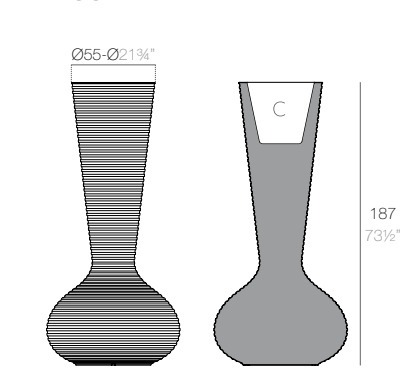

BLOOM

BLOOM Maceta
BLOOM Planter

	Gal L	C=Ø x h in C=Ø x h cm	Basic Basic	Self-watering Autoriego	Lacquered Lacado	White Led Cab. Led Blanco Cab.	RGBW Led Cab. Led RGBW Cab.	RGBW Led Batt. Led RGBW Bat.	RGBW Led DMX Cab. Led RGBW DMX Cab.	RGBW Led DMX Batt. Led RGBW DMX Bat.
Planter Maceta	2¾ - 10	Ø17¾" x 15¾" - Ø44 x 40	56019A	56019R	56019F	56019W	56019L	56019Y	56019D	56019DY