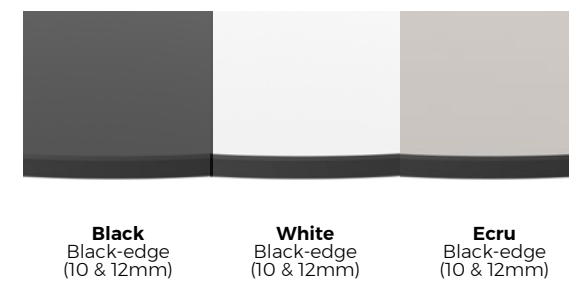

HPL BLACK-EDGE FINISHES