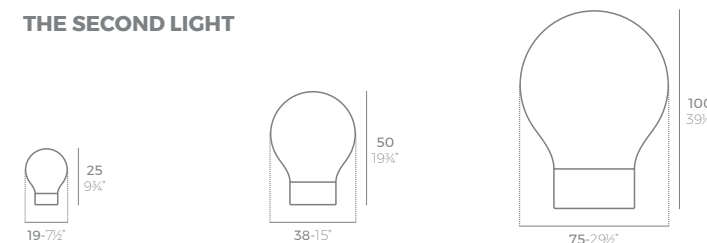

THE SECOND LIGHT

THE SECOND LIGHT Ø19 cm
THE SECOND LIGHT Ø7½"

THE SECOND LIGHT Ø38 cm
THE SECOND LIGHT Ø15"

THE SECOND LIGHT Ø75 cm
THE SECOND LIGHT Ø29½"

	White Led Cab. Led Blanco Cab.	RGBW Led Cab. Led RGBW Cab.	RGBW Led Batt. Led RGBW Bat.	RGBW Led DMX Cab. Led RGBW DMX Cab.	RGBW Led DMX Batt. Led RGBW DMX Bat.	Hanging Support Kit Kit Soporte Colgante
Ø7½" - Ø19 cm	-	46019L	-	-	-	48000X
Ø15" - Ø38 cm	46038W	46038L	46038Y	46038D	46038DY	48000X
Ø29½" - Ø75 cm	46075W	46075L	46075Y	46075D	46075DY	48000X