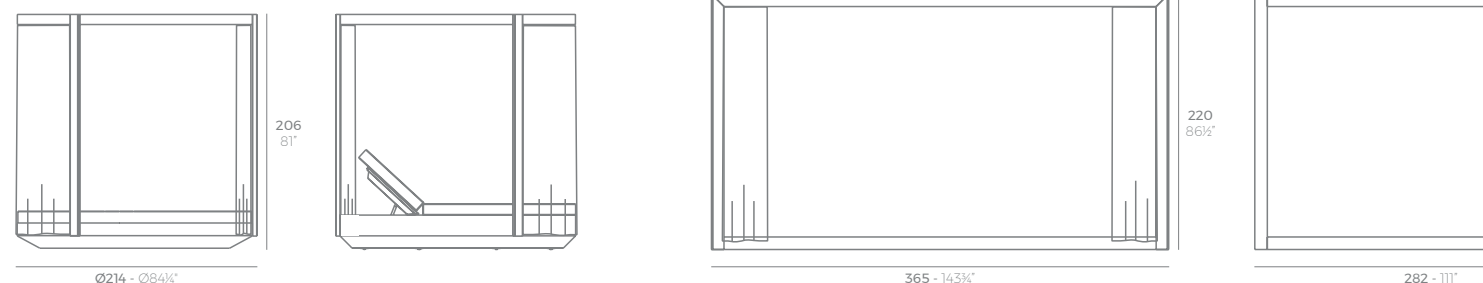

VELA Cenador L
VELA L Pavilion
ref. 54129F

VELA Pérgola redonda (daybed no incluido)
VELA Round canopy (daybed not included)
ref. 54137F