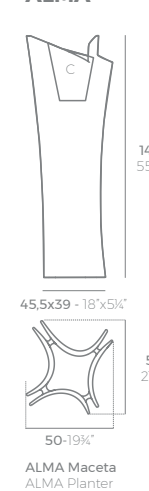

ALMA

	Gal L	C= d x d' in C= d x d' cm	Self-Watering Autorriego	Lacquered Lacado	White Led Cab. Led Blanco Cab.	RGBW Led Cab. Led RGBW Cab.	RGBW Led Batt. Led RGBW Bat.	RGBW Led DMX Cab. Led RGBW DMX Cab.	RGBW Led DMX Batt. Led RGBW DMX Bat.
Planter Maceta	2¼ - 10	7¾" x 9 ½" - 20 x 24	53013R	53013F	53013W	53013L	53013Y	53013D	53013DY