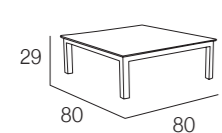

MARINE

MC-MAR00
white compact