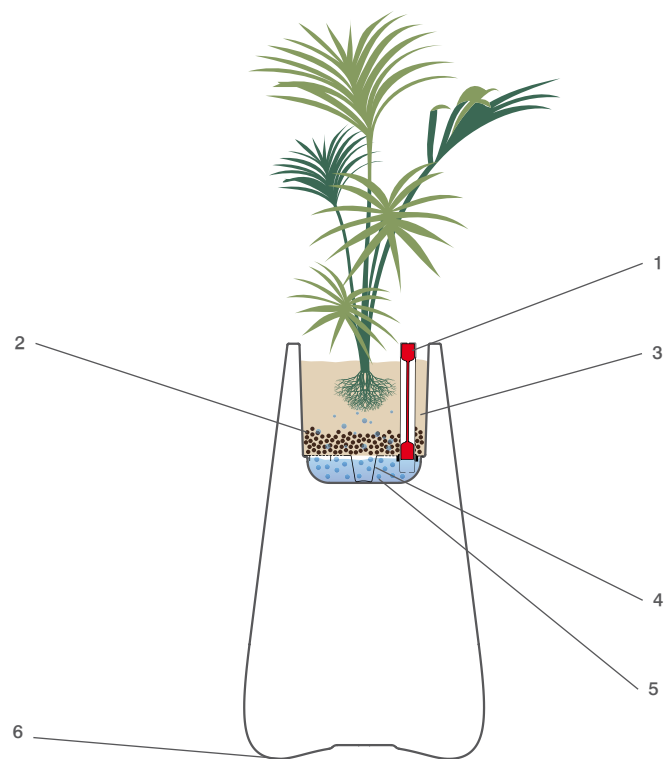

HANDLING AND CARE

VONDOM covers are impregnated to resist water, oil and dirt, functioning to protect the furniture. They are not recommended as a permanent cover for cushions, as moisture may collect and lead to the formation of mold stains. Furniture and cushions should be thoroughly dry before using the covers. Please note that the covers are especially tailored to your furniture item and precise placement is required. In order to increase the circulation of air and avoid the formation of condensation, the covers are not made to floor length. Never pack or fold covers that have become wet; instead, let them dry in a well-ventilated place. Use a soft cloth and warm water to clean the covers, using a gentle upholstery cleaner if necessary. Rinse with clear water. Solvents are not suitable for cleaning the covers as these are aggressive to the surface and may cause damage and discoloration.

INSTRUCCIONS_ Product Description

- 1.- Water tank level indicator, verifiable at any time.
- 2.- Expanded clay works as drainage. This will prevent stagnation, control water flow & assure root aeration.
- 3.- Vegetal soil.
- 4.- Self-watering base where the plant absorbs the water.
- 5.- Water tank.
- 6.- Option of wheels o feet.