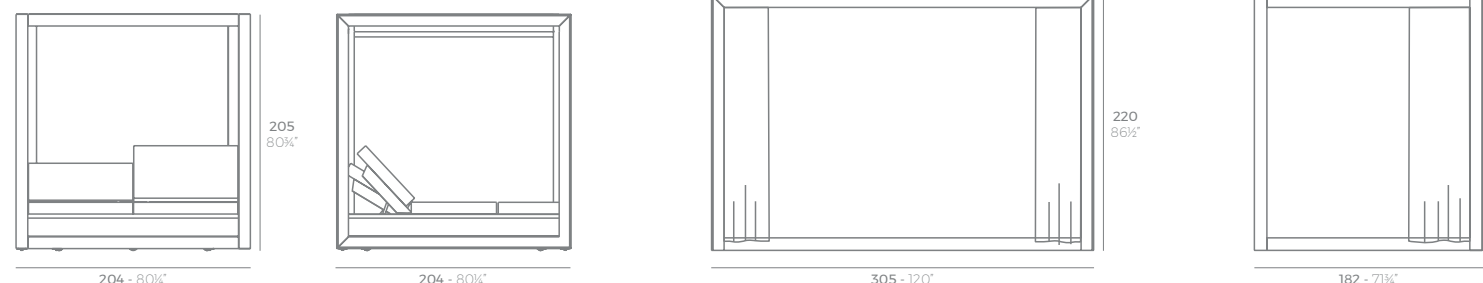

VELA

VELA Pérgola con estor (daybed no incluido)
VELA Canopy with blind (daybed not included)
ref. 54115F

VELA Cenador S
VELA S Pavilion
ref. 54130F

VELA Pérgola con cortinas (daybed no incluido)
VELA Canopy with curtain (daybed not included)
ref. 54183F