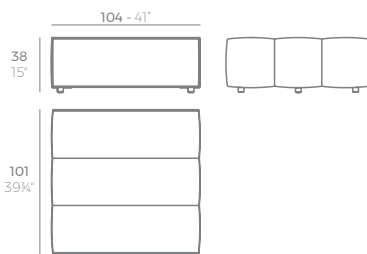

TABLET Puff L
TABLET Ottoman L
ref. 54213