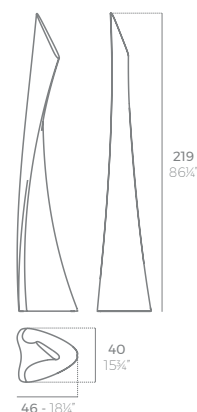

WING

WING Lámpara
WING Lamp