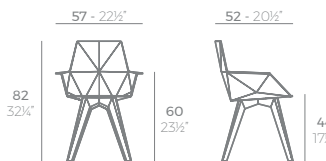

FAZ Sillón patas transparentes
FAZ Armchair clear legs

Basic Básico	Lacquered Lacado	Cushion Acolchado (NAUTIC)	Cushion Acolchado (SILVERTEX, CREVIN, SAVANE, HERITAGE)
54063	54063F	54044CO	54044CCO