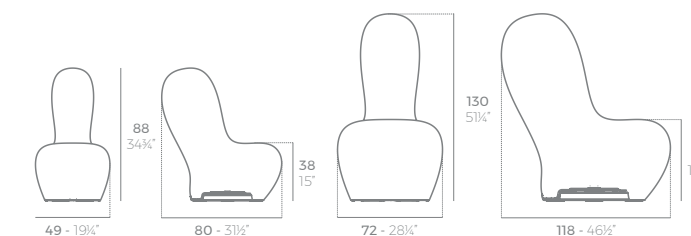

SABINAS

SABINAS Lámpara Low
Sabinas Low Lamp

SABINAS Lámpara High
Sabinas High Lamp

	White Led Cab. Led Blanco Cab.	RGBW Led Cab. Led RGBW Cab.	RGBW Led Batt. Led RGBW Bat.	RGBW Led DMX Cab. Led RGBW DMX Cab.	RGBW Led DMX Batt. Led RGBW DMX Bat.
Low Lamp Lámpara Low	45011W	45011L	45011Y	45011D	45011DY
High Lam Lámpara High	45010W	45010L	45010Y	45010D	45010DY

JUT CHILL

	White Led Cab. Led Blanco Cab.	RGBW Led Cab. Led RGBW Cab.	RGBW Led Batt. Led RGBW Bat.	RGBW Led DMX Cab. Led RGBW DMX Cab.	RGBW Led DMX Batt. Led RGBW DMX Bat.	Hanging Support Kit Kit Soporte Colgante
Lamp Lámpara	44419W	44419L	44419Y	44419D	44419DY	48000X