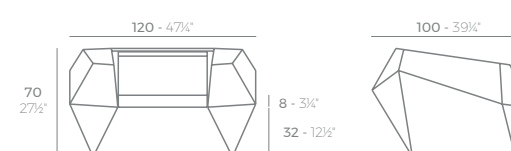

FAZ

FAZ Butaca
FAZ Lounge Chair

	Basic Básico	Lacquered Lacado	White Led Cab. Led Blanco Cab.	RGBW Led Cab. Led RGBW Cab.	RGBW Led DMX Cab. Led RGBW DMX Cab.	RGBW Led Batt. Led RGBW Bat.	RGBW Led DMX Batt. Led RGBW DMX Batt.
Lounge Chair - Butaca	54001	54001F	54001W	54001L	54001D	54001Y	54001DY