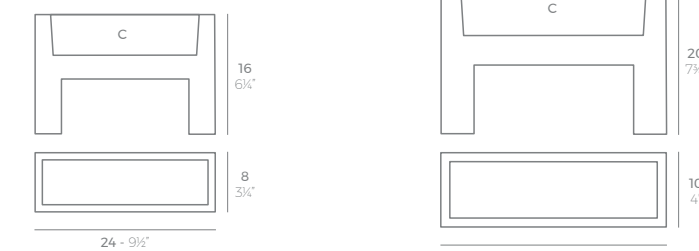

MURO NANO

MURO Nano 24 x 8 x 16 cm
WALL Nano 9½" x 3¼" x 6¼"

	Gal L	C = d x h in C = d x h cm	Nano Nano	Nano Lacquered Lacado Nano	Nano Led Nano Led
Nano Wall 9½"x3¼"x6¼" - Nano Muro 24x8x16 cm	¼ - 1	8½" x 2½" x 2½" - 22 x 6 x 7	42608A	42608F	42608W
Nano Wall 11¼"x4"x7¾" - Nano Muro 30x10x20 cm	½ - 15	11" x 3¼" x 3¼" - 28 x 8 x 8	42610A	42610F	42610W