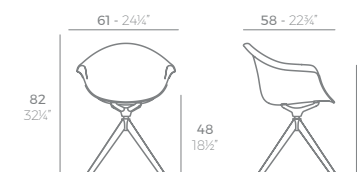

INCASSO Sillón Giratorio Madera
INCASSO Armchair Swivel Wooden Legs
ref. 56034