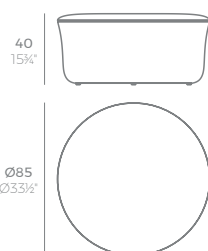

SUAVE Puff Ø85x40cm
SUAVE Ottoman Ø85x40cm
ref. 67008