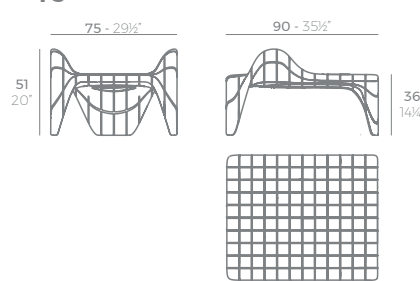

F3

F3 Mesa Baja
F3 Low Table

	Basic Básico	Lacquered Lacado	Lacquered Two-Tone Lacado Dos-Tonos
Low Table Mesa Baja	60002	60002F	60002FP