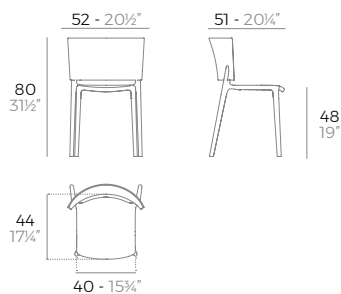

Basic. Básico.
REVOLUTION
Recycled plastic from the Mediterranean*
Lacquered. Lacado.

Price per unit Precio unidad	Basic colours Colores básicos	Other Colours Otros colores	Packaging Embalaje
- 65036	WHITE BLACK	LACQ. WHITE LACQ. BLACK	4 units 17,8 kg 0,36 m³ 39 lb 12,7 ft³
- 65036VR	ECRU RED	LACQ. RED LACQ. ANTH.	
- 65036F	BRONZE PICKLE NAVY	MILOS (R) CALA (R) MANTA (R)