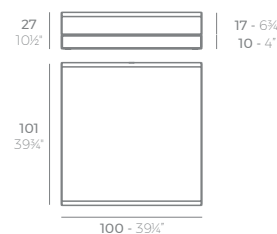

PIXEL Puff
PIXEL Ottoman