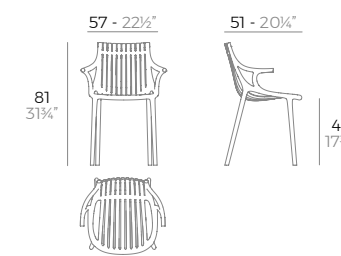

Basic. Básico.
REVOLUTION
Recycled plastic from the Mediterranean*
Lacquered. Lacado.

Price per unit Precio unidad	Basic colours Colores básicos	Other Colours Otros colores	Packaging Embalaje
- 65044	WHITE BLACK	MILOS (R) CALA (R)	4 units 25 kg - 0,38 m³ 55 lb - 13,4 ft³
- 65044VR	ECRU PICKLE	MANTA (R)