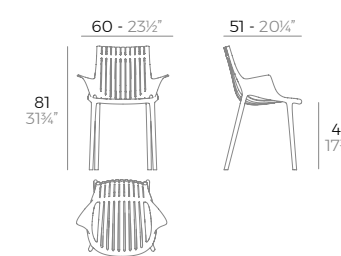

Basic. Básico.
REVOLUTION
Recycled plastic from the Mediterranean*
Lacquered. Lacado.

Price per unit Precio unidad	Basic colours Colores básicos	Other Colours Otros colores	Packaging Embalaje
- 65041	WHITE BLACK	MILOS (R) CALA (R)	4 units 25,5 kg - 0,32 m³ 56 lb - 18 ft³
- 65041VR	ECRU PICKLE	MANTA (R)