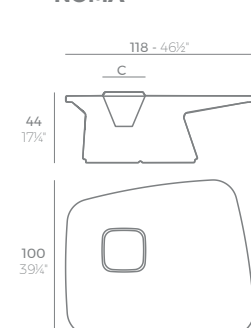

NOMA

Noma Mesa Baja
Noma Low Table

	Cal L	C (d x h) in C (a x h) cm	Basic Básico	Self-Watering Autorriego	Lacquered Lacado	White Led Cab. Led Blanco Cab.	RGBW Led Cab. Led RGBW Cab.	RGBW Led DMX Cab. Led RGBW DMX Cab.	RGBW Led Batt. Led RGBE Bat.	RGBW Led DMX Batt. Led RGBW DMX Batt.
Low Table - Mesa Baja	1 3/4 - 7	7 1/2 x 7 1/2 - 20 x 20	4515A	4515R	4515F	4515W	4515L	4515D	4515Y	4515DY