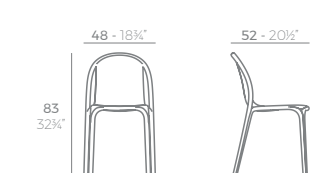

BROOKLYN

BROOKLYN Silla
BROOKLYN Chair

Basic Básico	Lacquered Lacado	Cushion Acolchado (NAUTIC)	Cushion Acolchado (SILVERTEX, CREVIN, SAVANE, HERITAGE)
65037	65037F	65037CO	65037CCO