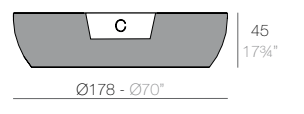

VASES

Vases Isla. Grosor Acolchado Isla: 4 cm.
Vases Island. Thick Cushion: 4 cm / 1 ½"

	Gal L	C (d x h) in C (a x h) cm	Basic	Self-watering Autorriego	Lacquered Lacado	White Led Cab. Led Blanco Cab.	RGBW Led Cab. Led RGBW Cab.	RGBW Led Batt. Led RGBW Bat.	RGBW Led DMX Cab. Led RGBW DMX Cab.	RGBW Led DMX Batt. Led RGBW DMX Bat.	Cushion Acolchado
Island Isla	2'71/4" 103	Ø27¼"x15¼" Ø69 x 39	47178A	47178R	47178F	47178W	47178L	47178Y	47178D	47178DY	47178CO