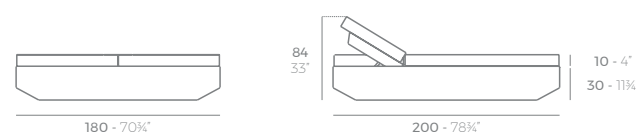

VELA

VELA Daybed basic redondo. Giro 360°. VELA Daybed round basic. Rotation 360°.

VELA Daybed redondo reclinable. Giro 360°. VELA Daybed 1 reclining backrest round. Rotation 360°.

VELA Daybed basic cuadrado. Giro 360°. VELA Daybed basic square. Rotation 360°.