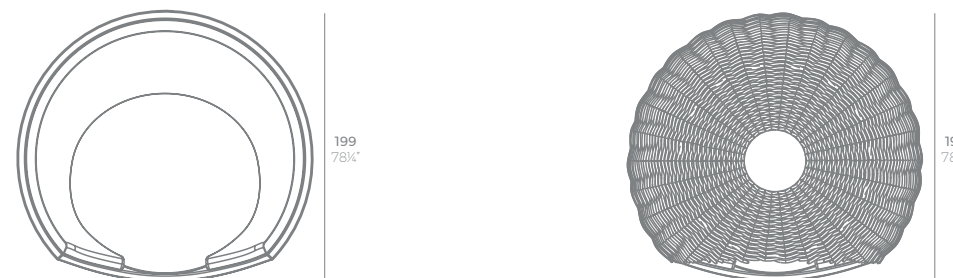

ULM MOON

MOON Daybed
MOON Daybed

MOON Daybed con capota trenzada
MOON Daybed with woven rope roof

MOON Daybed con Capota Textil
MOON Daybed with Fabric Roof

	Basic Básico	Lacquered Lacado	White Led Cab. Led Blanco Cab.	RGBW Led Cab. Led RGBW Cab.	RGBW Led Batt. Led RGBW Bat.	RGBW Led DMX Cab. Led RGBW DMX Cab.	RGBW Led DMX Batt. Led RGBW DMX Bat.
Daybed Daybed	54281	54281F	54281W	54281L	54281Y	54281D	54281DY
Daybed rope roof Daybed trenzada	54279	54279F	54279W	54279L	54279Y	54279D	54279DY
Daybed fabric roof Daybed capota textil	54326	54326F	54326W	54326L	54326Y	54326D	54326DY

Optional Opcional	Bluetooth sound system pack 200W Bluetooth sound system pack 200W	4-Pillow pack 23 1/2" x 23 1/2" Pack 4 cojines 60x60cm
	54099	54101
	54099	54101
	54326	54326