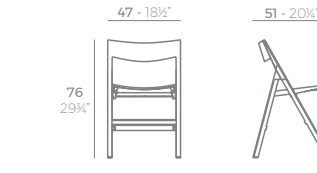

QUARTZ Silla plegable
QUARTZ Folding Chair
ref. 54197

Basic Básico
54197