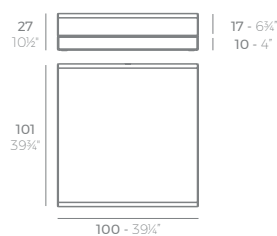

TABLES MESAS

PIXEL

PIXEL Puff
PIXEL Ottoman