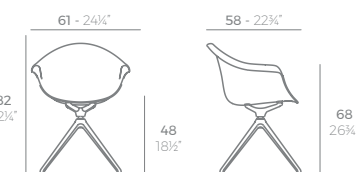

DELTA

DELTA Silla con brazos
DELTA Chair with arms

Basic Básico	Lacquered Lacado	Cushion Acolchado (NAUTIC)	Cushion Acolchado (SILVERTEX, CREVIN, SAVANE, HERITAGE)
66026	66026F	66026CO	66026CCO

INCASSO

INCASSO Sillón Cantilever
INCASSO Armchair Cantilever
ref. 56031