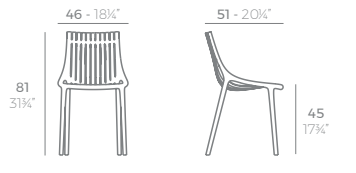

IBIZA

IBIZA Silla
IBIZA Chair

Basic Básico	Lacquered Lacado	Cushion Acolchado (NAUTIC)	Cushion Acolchado (SILVERTEX, CREVIN, SAVANE, HERITAGE)
65040	65040F	65040CO	65040CCO