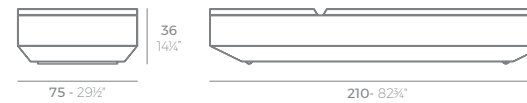

VELA

VELA Tumbona
VELA Sun Lounger

	Basic Básico	Lacquered Lacado	White Led Cab. Led Blanco Cab.	RGBW Led Cab. Led RGBW Cab.	RGBW Led Batt. Led RGBW Bat.	RGBW Led DMX Cab. Led RGBW DMX Cab.	RGBW Led DMX Batt. Led RGBW DMX Bat.
Sun Lounger - Tumbona	54034	54034F	54034W	54034L	54034Y	54034D	54034DY