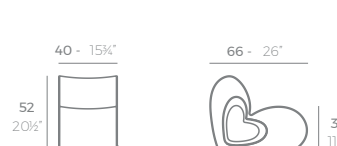

AGATHA

AGATHA Silla
AGATHA Chair

Basic Básico	Lacquered Lacado	L Two-Tone L Dos Tonos
52001	52001F	52001FP