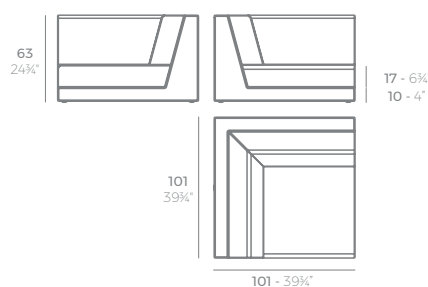

PIXEL Sofá Módulo Derecho
PIXEL Sectional Sofa Right