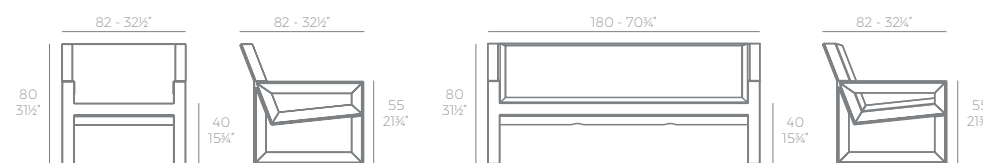

FRAME

FRAME Butaca
FRAME Lounge Chair

FRAME Sofá
FRAME Sofa

	Basic Básico	Lacquered Lacado
Lounge Chair - Butaca	54088	54088F
Sofa - Sofá	54095	54095F

PILLOW

	Basic Básico	Lacquered Lacado	White Led Cab. Led Blanco Cab.	RGBW Led Cab. Led RGBW Cab.	RGBW Led DMX Cab. Led RGBW DMX Cab.	RGBW Led Batt. Led RGBW Bat.	RGBW Led DMX Batt. Led RGBW DMX Batt.
Lounge Chair - Butaca	55001	55001F	55001W	55001L	55001D	55001Y	55001DY