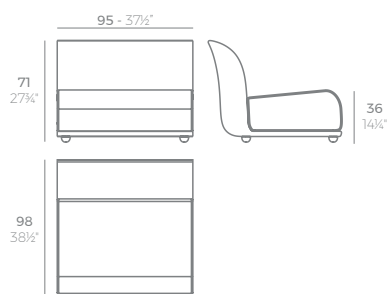

SUAVE Sofá Módulo Central
SUAVE Sectional Sofa Armless
ref. 67002