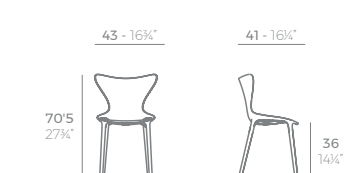

LOVE

LOVE Silla mini
LOVE Chair mini

Basic Básico	Lacquered Lacado
65043	65043F