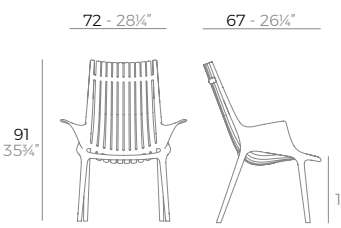

Basic. Básico.
REVOLUTION
Recycled plastic from the Mediterranean*
Lacquered. Lacado.

Price per unit Precio unidad	Basic colours Colores básicos	Other Colours Otros colores	Packaging Embalaje
- 65039	WHITE BLACK	MILOS (R) CALA (R)	4 units 38,5 kg - 0,92 m³ 85 lb - 32,5 ft³
- 65039VR	ECRU PICKLE	MANTA (R)