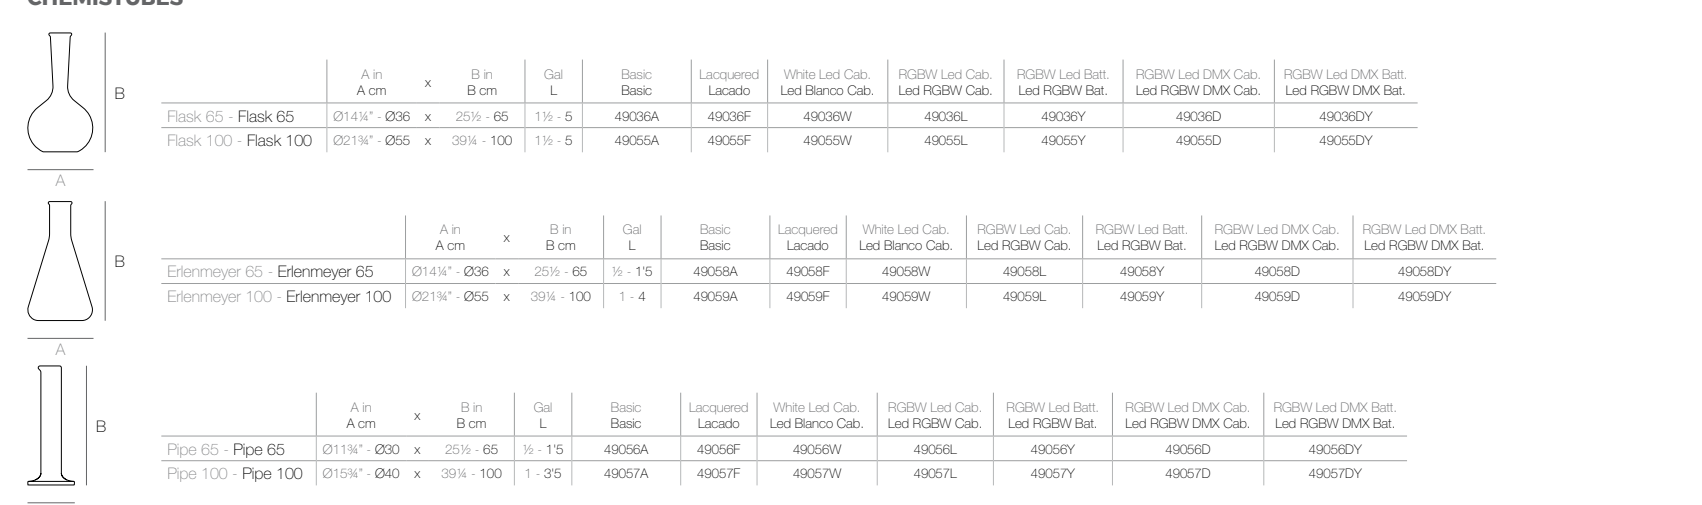

CHEMISTUBES

	A in A cm	x	B in B cm	Gal L	Basic Basic	Lacquered Lacado	White Led Cab. Led Blanco Cab.	RGBW Led Cab. Led RGBW Cab.	RGBW Led Batt. Led RGBW Bat.	RGBW Led DMX Cab. Led RGBW DMX Cab.	RGBW Led DMX Batt. Led RGBW DMX Bat.
Flask 65 - Flask 65	Ø14¼" - Ø36	x	25½ - 65	1½ - 5	49036A	49036F	49036W	49036L	49036Y	49036D	49036DY
Flask 100 - Flask 100	Ø21¼" - Ø65	x	39¼ - 100	1½ - 5	49055A	49055F	49055W	49055L	49055Y	49055D	49055DY
Erlenmeyer 65 - Erlenmeyer 65	Ø14¼" - Ø36	x	25½ - 65	½ - 1½	49058A	49058F	49058W	49058L	49058Y	49058D	49058DY
Erlenmeyer 100 - Erlenmeyer 100	Ø21¼" - Ø65	x	39¼ - 100	1 - 4	49059A	49059F	49059W	49059L	49059Y	49059D	49059DY
Pipe 65 - Pipe 65	Ø11¼" - Ø30	x	25½ - 65	½ - 1½	49056A	49056F	49056W	49056L	49056Y	49056D	49056DY
Pipe 100 - Pipe 100	Ø15¼" - Ø40	x	39¼ - 100	1 - 3½	49057A	49057F	49057W	49057L	49057Y	49057D	49057DY