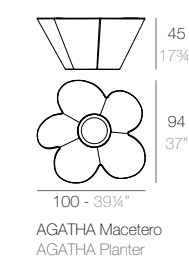

AGATHA

AGATHA Macetero
AGATHA Planter

Planter Macetero	Basic Basic	Lacquered Lacado	Lacquered Two-Tone Lacado Dos-Tonos
	52003	52003F	52003FP