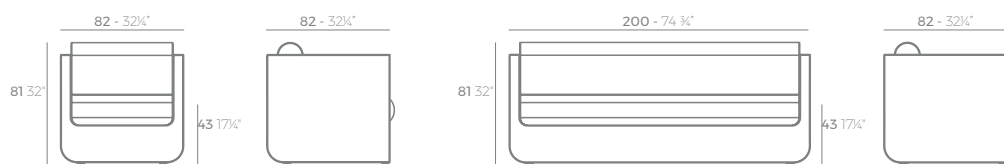

ULM

ULM Butaca
ULM Lounge Chair

ULM Sofá
ULM Sofa

	Basic Básico	Lacquered Lacado	White Led Cab. Led Blanco Cab.	RGBW Led Cab. Led RGBW Cab.	RGBW Led DMX Cab. Led RGBW DMX Cab.	RGBW Led Batt. Led RGBW Bat.	RGBW Led DMX Batt. Led RGBW DMX Batt.
Lounge Chair - Butaca	54134	54134F	54134W	54134L	54134D	54134Y	54134DY
Sofa - Sofá	54135	54135F	54135W	54135L	54135D	54135Y	54135DY