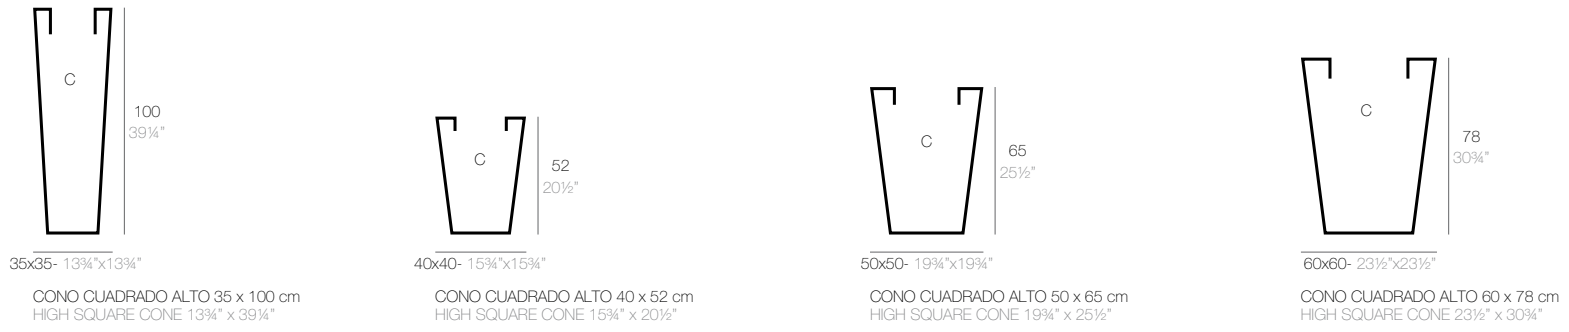

Gal L	C= (d x d') x h in C= (d x d') x h cm	Simple Simple	Simple Lacquered Lacado Simple
High Square Cone 19 3/4" x 39 1/4" - Cono Cuadrado Alto 35 x 100 cm	22 1/2 - 86	(11 1/2" x 11 1/2") x 39 1/4" - (28 x 28) x 100	41235	41235F
High Square Cone 15 3/4" x 20 1/2" - Cono Cuadrado Alto 40 x 52 cm	14 1/2 - 55	(12 1/2" x 12 1/2") x 20 1/2" - (32 x 32) x 52	41240	41240F
High Square Cone 19 3/4" x 25 1/2" - Cono Cuadrado Alto 50 x 65 cm	29 - 110	(15 3/4" x 15 3/4") x 25 1/2" - (40 x 40) x 65	41250	41250F
High Square Cone 23 1/2" x 30 3/4" - Cono Cuadrado Alto 60 x 78 cm	50 - 190	(19" x 19") x 30 3/4" - (48 x 48) x 78	41260	41260F