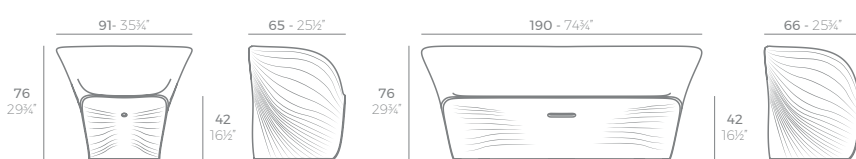

BIOPHILIA

BIOPHILIA Butaca
BIOPHILIA Lounge Chair

BIOPHILIA Sofá
BIOPHILIA Sofa

	Basic Básico	Lacquered Lacado	White Led Cab. Led Blanco Cab.	RGBW Led Cab. Led RGBW Cab.	RGBW Led DMX Cab. Led RGBW DMX Cab.	RGBW Led Batt. Led RGBW Bat.	RGBW Led DMX Batt. Led RGBW DMX Batt.	Lacquered Two-Tone Lacado Dos-Tonos	Cushion Acolchado
Lounge Chair - Butaca	59002	59002F	59002W	59002L	59002D	59002Y	59002DY	59002FP	59002CO
Sofa - Sofá	59003	59003F	59003W	59003L	59003D	59003Y	59003DY	59003FP	59003CO