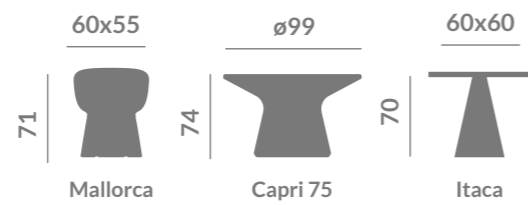

Tarida tab

Tarida sit arms

Capri & Mallorca.

Options

- Light | Cable Solar + Battery

Color |

+ Info P. 223, 225

Capri cover included
Itaca weight stability included