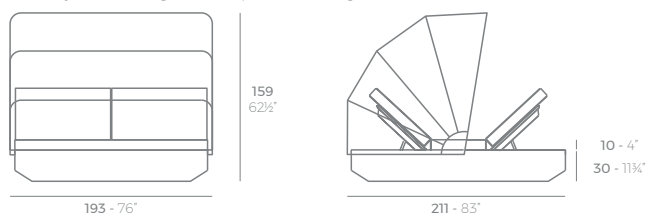

VELA Daybed 4 cabezales reclinables con parasol plegable. Giro 360°. VELA Daybed 4 reclining backrest square with folding sunroof. Rotation 360°.