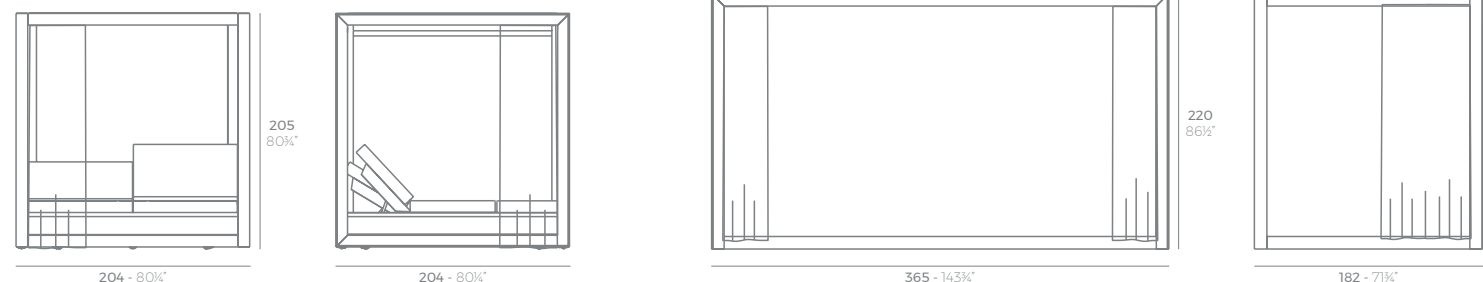

VELA

VELA Pérgola con estor (daybed no incluido)
VELA Canopy with blind (daybed not included)
ref. 54115F

VELA Cenador S
VELA S Pavilion
ref. 54130F

VELA Pérgola con cortinas (daybed no incluido)
VELA Canopy with curtain (daybed not included)
ref. 54183F