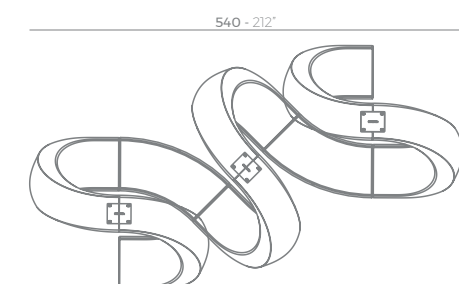

POSIBLES COMBINACIONES - COMBINATION OPTIONS

3 x 60007 AND - AND
2 x 60006 AND Banco - AND Bench