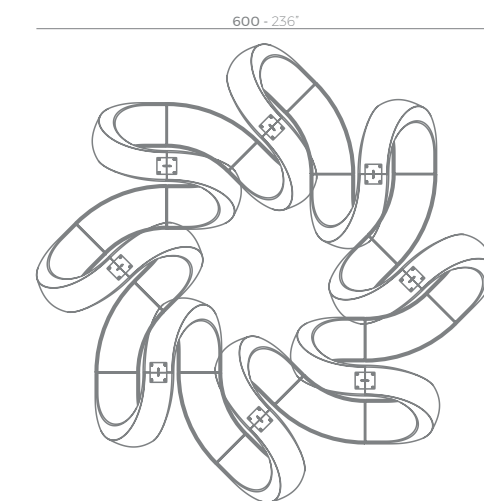

8 x 60007 AND - AND
8 x 60006 AND Banco - AND Bench