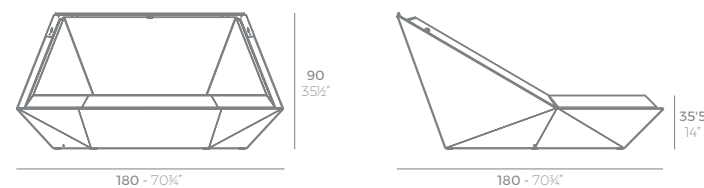

8 x 60007 AND - AND
8 x 60006 AND Banco - AND Bench

2 x 60007 AND - AND
12 x 60006 AND Banco - AND Bench

DAYBEDS & SUN LOUNGERS

DAYBEDS & TUMBONAS

FAZ

FAZ Daybed
FAZ Daybed

	Rotation Giro	Thick Cushion Grosor acolchado
Daybed Daybed	360° 360°	3 1/4" 8