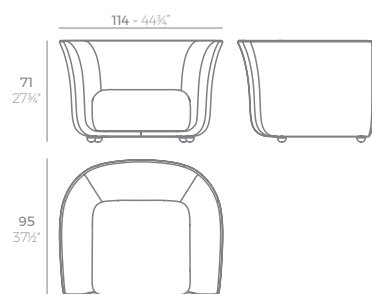

SUAVE

SUAVE Sillón
SUAVE Lounge Chair
ref. 67014