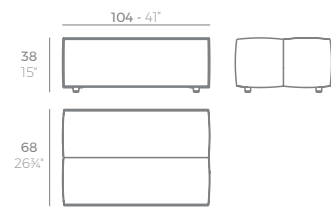

TABLET Puff S
TABLET Ottoman S
ref. 54211