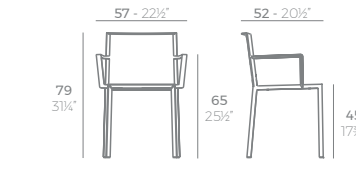

QUARTZ Silla con brazos
QUARTZ Chair with arms

Basic Básico	Lacquered Lacado	Cushion Acolchado (NAUTIC)	Cushion Acolchado (SILVERTEX, CREVIN, SAVANE, HERITAGE)
54195	54195F	54195CO	54195CCO