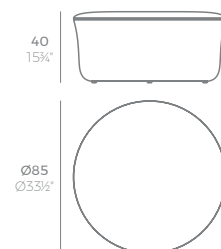

TABLET

TABLET Puff S
TABLET Ottoman S
ref. 54211

TABLET Puff L
TABLET Ottoman L
ref. 54213

SUAVE

SUAVE Puff Ø45x40cm
SUAVE Ottoman Ø45x40cm
ref. 67006

SUAVE Puff Ø65x40cm
SUAVE Ottoman Ø65x40cm
ref. 67007

SUAVE Puff Ø85x40cm
SUAVE Ottoman Ø85x40cm
ref. 67008