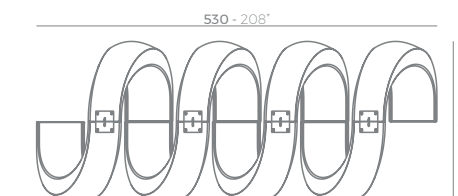

4 x 60007 AND - AND