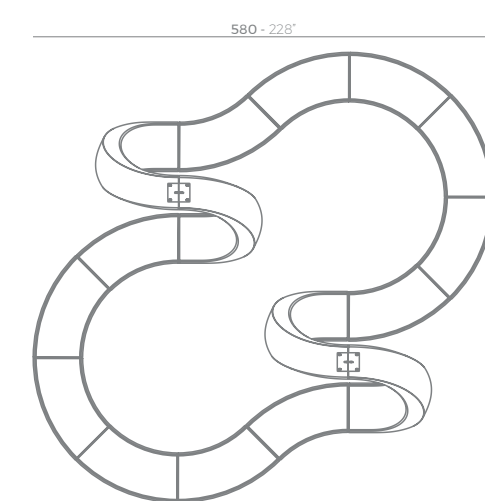

2 x 60007 AND - AND
12 x 60006 AND Banco - AND Bench