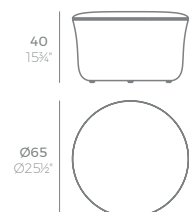

TABLET

TABLET Puff S
TABLET Ottoman S
ref. 54211

TABLET Puff L
TABLET Ottoman L
ref. 54213

SUAVE

SUAVE Puff Ø45x40cm
SUAVE Ottoman Ø45x40cm
ref. 67006

SUAVE Puff Ø65x40cm
SUAVE Ottoman Ø65x40cm
ref. 67007

SUAVE Puff Ø85x40cm
SUAVE Ottoman Ø85x40cm
ref. 67008