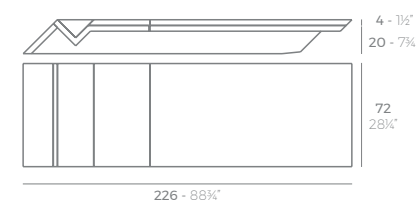

REST

REST Tumbona
REST Sun Lounger

	Basic Básico	Lacquered Lacado	White Led Cab. Led Blanco Cab.	RGBW Led Cab. Led RGBW Cab.	RGBW Led Batt. Led RGBW Bat.	RGBW Led DMX Cab. Led RGBW DMX Cab.	RGBW Led DMX Batt. Led RGBW DMX Bat.
Sun Lounger - Tumbona	5300B	5300BF	5300BW	5300BL	5300BY	5300BD	5300DY