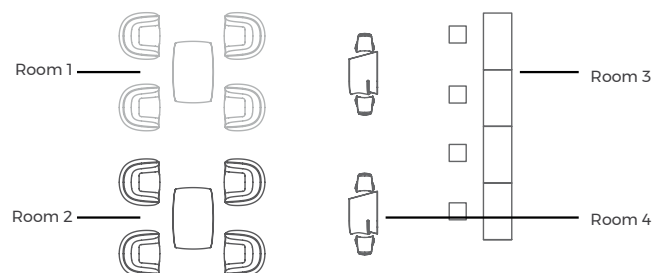

2* Example of DMX Wireless Home Customized Configuration

MAINTENANCE & SAFETY GENERAL

Our productions are manufactured according to ISO 9001:2008 quality and ISO 14001:2004 environmental quality, by using high quality materials we guarantee long life of our products.

In order to provide a durable and safe use to the product, please follow the following recommendations:

- All our products are suitable for indoor and outdoor use.
- Continuous exposure to the sun (especially with the dark colors) can cause burning injuries by direct contact with your skin. To avoid this, please check the temperature of the furniture in case of long-term exposure to the sun.
- Place the item on a flat surface to avoid uncontrolled movements.
- Keep the item far from excessive heat sources.
- The product is not a toy. To avoid accidents, do not to allow children to play with it.
- Keep furniture away dust to keep it clean, if cleaning is required we recommended the use of pressure washers, such as KARCHER'S and/or domestic degreasing cleaner periodically. Never use abrasive or corrosive products.
- To preserve the product, we recommend the usage of VONDOM cover for every item.
- In the case of lacquered products, we recommended car wax every 2 or 3 months, as it will avoid the appearance of possible scratches.
- Outdoor cushions are available only some models. We recommended you clean them periodically with a cloth and basic soap and water.
- Clean the stainless steel parts with appropriate products.
- When changing bulbs, please make sure the cord is not connected to the main power.
- If cords suffer any damage, they must be changed exclusively by the manufacturer or by a professional.
- If the RGBW LED stops working, please do not handle it. Contact the manufacturer or your distributor immediately.

CLEANING GENERAL

Vondom Outdoor Furniture cleans easily and stays impeccable.

Steps for clean outdoor furniture:

1. Spray the degreaser over the dirty surface.
  2. Rub it with a damp cloth. Never with a scourer or abrasive cloth
  3. Rinse with abundant water with pressure washer.
2. Cautions! Don't use pressure washer for cushions and lacquered finish items.
4. Dry it outside and enjoy our products.

We hope you enjoy our products. If you need any further information, please contact our CUSTOMER SERVICE department by calling **+34 96 239 84 86** or sending us an e-mail to **info@vondom.com**.

Remote Control Instructions

- △ Repeat last order (Re-send order)
- ⏻ ON / OFF
- A/B/C Groups (A = Furniture and furnishings / B = Planters & Pots / C = Lamps) can be customized, 3 maximum items.
- ABC Controls all groups simultaneously
- Automatic color change
- Memory Button (for programming custom colors) (consult "advanced functions")
- Programmed colors (Yellow, Orange, Red, Purple, Blue, Green, Light Green)
- ⊗ Warm White 2700K / Natural White 4000k / Cool White 6500k
- +/- More / less (speed or intensity)

- Remote Control Battery: CR2032
- RF Controller: 433 Mhz / 10-15 meters (30-45 feet) range
- IP20 / indoor use only.

KEY ICONS