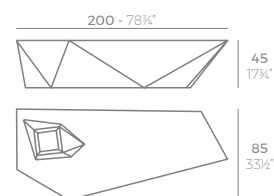

FAZ

FAZ Banco
FAZ Bench

	Basic Básico	Self-Watering Autorniego	Lacquered Lacado	White Led Cab. Led Blanco Cab.	RGBW Led Cab. Led RGBW Cab.	RGBW Led Batt. Led RGBW Bat.	RGBW Led DMX Cab. Led RGBW DMX Cab.	RGBW Led DMX Batt. Led RGBW DMX Bat.	Cushion Acolchado	Joining hardware kit for 3 benches Kit unión 3 bancos
Bench Banco	5404E	5404ER	5404EF	5404EW	5404EL	5404EY	5404ED	5404EDY	5404ECO	5404EX