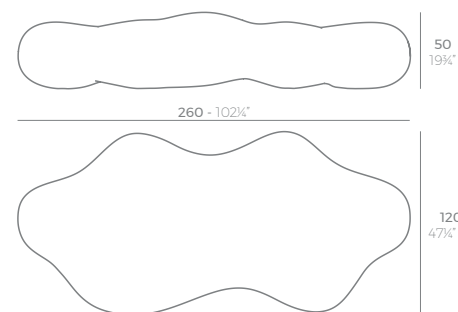

BENCHES BANCOS

LAVA

LAVA Banco
LAVA Bench

	Basic Básico	Lacquered Lacado	White Led Cab. Led Blanco Cab.	RGBW Led Cab. Led RGBW Cab.	RGBW Led Batt. Led RGBW Bat.	RGBW Led DMX Cab. Led RGBW DMX Cab.	RGBW Led DMX Batt. Led RGBW DMX Bat.	Ceiling holder kit Kit soporte colgante
Bench Banco	5101Z	5101ZF	5101ZW	5101ZL	5101ZY	5101ZD	5101ZDY	5101ZX

FAZ

	Basic Básico	Self-Watering Autorniego	Lacquered Lacado	White Led Cab. Led Blanco Cab.	RGBW Led Cab. Led RGBW Cab.	RGBW Led Batt. Led RGBW Bat.	RGBW Led DMX Cab. Led RGBW DMX Cab.	RGBW Led DMX Batt. Led RGBW DMX Bat.	Cushion Acolchado	Joining hardware kit for 3 benches Kit unión 3 bancos
Bench Banco	5404E	5404ER	5404EF	5404EW	5404EL	5404EY	5404ED	5404EDY	5404ECO	5404EX