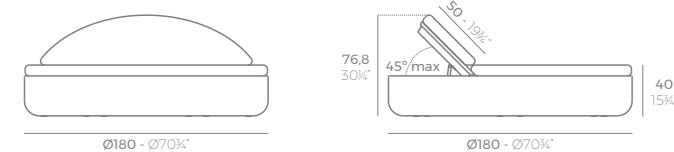

ULM Daybed reclining
ULM Daybed reclining backrest

	Rotation Giro	Thick Cushion Grosor acolchado
Daybed reclining backrest Daybed reclining	360° 360°	4" 10