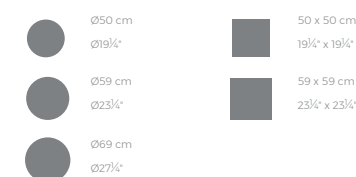

TABLE TOP - SOBRE