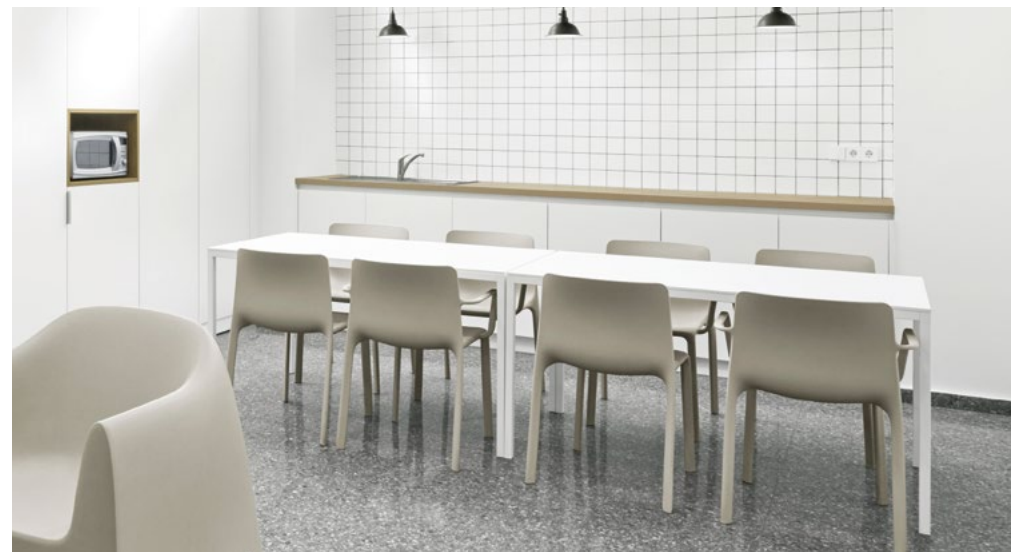

PEDRERA

BY EUGENI QUITLET

Batel Auditorium, Spain
PEDRERA **ARMCHAIR** & **MARI-SOL TABLE**
red & white + glass top

KES

BY GABRIELE + OSCAR BURATTI

KES CHAIR & CHAIR WITH ARMS & MARI-SOL TABLE
white

VOXEL

BY KARIM RASHID