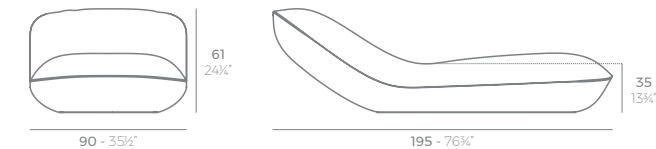

PILLOW

PILLOW Tumbona
PILLOW Sun Lounger

	Basic Básico	Lacquered Lacado	White Led Cab. Led Blanco Cab.	RGBW Led Cab. Led RGBW Cab.	RGBW Led Batt. Led RGBW Bat.	RGBW Led DMX Cab. Led RGBW DMX Cab.	RGBW Led DMX Batt. Led RGBW DMX Bat.
Sun Lounger - Tumbona	5501B	5501BF	5501BW	5501BL	5501BY	5501BD	5501DY

VONDOM

VOXEL