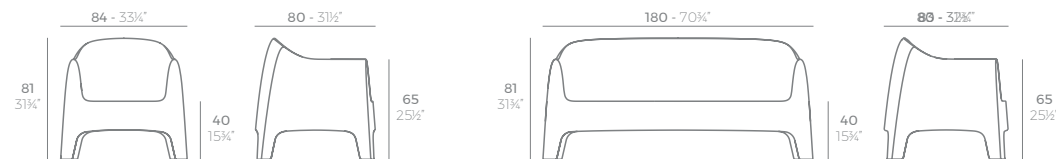

SOLID

SOLID Lounge Chair
SOLID Butaca

SOLID Sofá
SOLID Sofá

	Basic Básico	Nautic Cushion Nautic Acolchado	Silvertex/Crevin Cushion Silvertex/Crevin Acolchado
Lounge Chair - Butaca	55023	55023CO	55023CCO
Sofa - Sofá	55022	55022CO	55022CCO