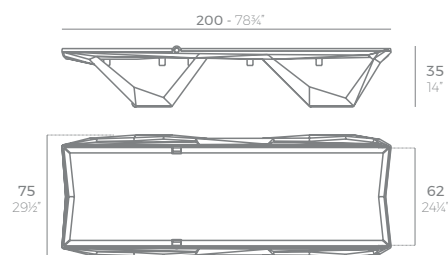

VOXEL Tumbona
VOXEL Sun Lounger
ref. 51035