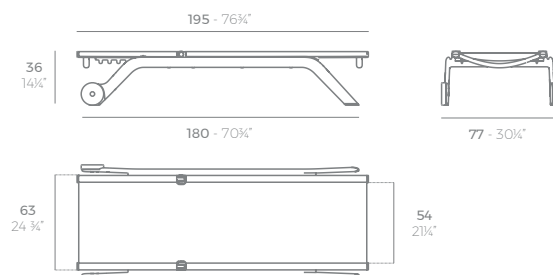

AFRICA

AFRICA Tumbona
AFRICA Sun Lounger
ref. 65048