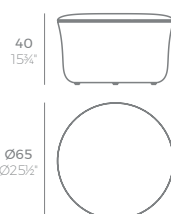

SUAVE Puff Ø65x40cm
SUAVE Ottoman Ø65x40cm
ref. 67007