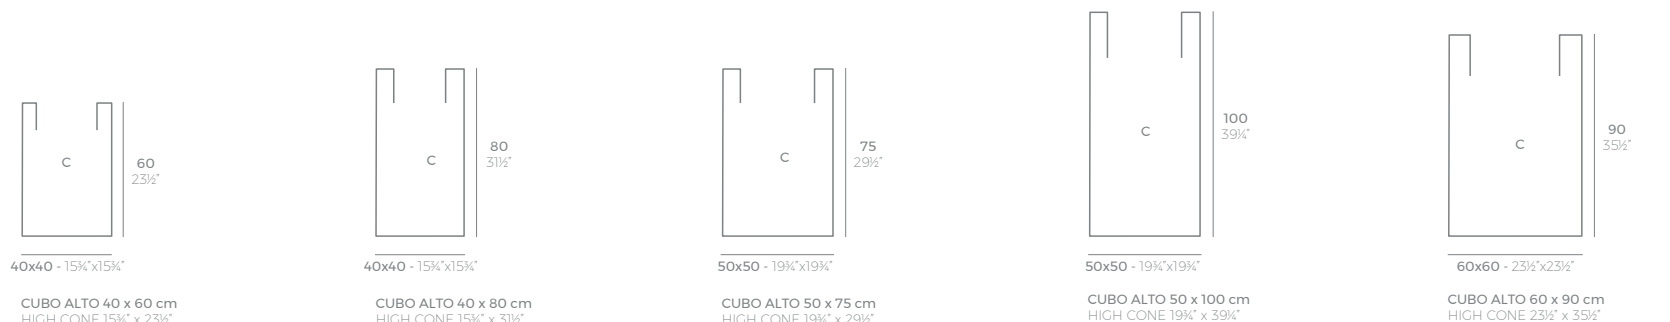

Gal L	C= (d x d) x h in C= (d x d) x h cm	Simple Simple	Lacquered Simple	Lacado Simple
High Cone 15¼" x 23½" - Cubo Alto 40 x 60 cm	25 - 94	(14½" x 14½") x 23½" - (32 x 30) x 60	41440	41440F	
High Cone 15¼" x 31½" - Cubo Alto 40 x 80 cm	33½ - 127	(11¼" x 11¼") x 31½" - (30 x 30) x 80	41441	41441F	
High Cone 19¼" x 29½" - Cubo Alto 50 x 75 cm	48½ - 184	(15¼" x 15¼") x 29½" - (40 x 40) x 75	41450	41450F	
High Cone 19¼" x 39¼" - Cubo Alto 50 x 100 cm	66 - 249	(15" x 15") x 39¼" - (38 x 38) x 100	41451	41451F	
High Cone 23½" x 35½" - Cubo Alto 60 x 90 cm	84½ - 320	(19" x 19") x 35½" - (48 x 48) x 90	41460	41460F