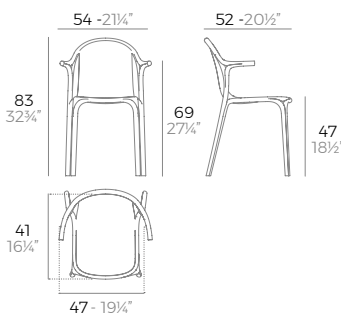

Basic. Básico.
REVOLUTION
Recycled plastic from the Mediterranean*
Lacquered. Lacado.

Price per unit Precio unidad	Basic colours Colores básicos	Other Colours Otros colores	Packaging Embalaje
- 65038	WHITE BLACK	LACQ. WHITE LACQ. BLACK	4 units 22,3 kg 0,44 m³ 44 lb 15,3 ft³
- 65038VR	ECRU TORTORA	LACQ. ANTH.	
- 65038F	PICKLE	MILOS (R) CALA (R) MANTA (R)