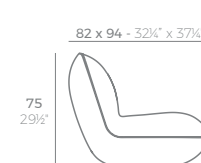

PILLOW

PILLOW Butaca
PILLOW Lounge Chair

	Basic Básico	Lacquered Lacado	White Led Cab. Led Blanco Cab.	RGBW Led Cab. Led RGBW Cab.	RGBW Led DMX Cab. Led RGBW DMX Cab.	RGBW Led Batt. Led RGBW Bat.	RGBW Led DMX Batt. Led RGBW DMX Batt.
Lounge Chair - Butaca	55001	55001F	55001W	55001L	55001D	55001Y	55001DY