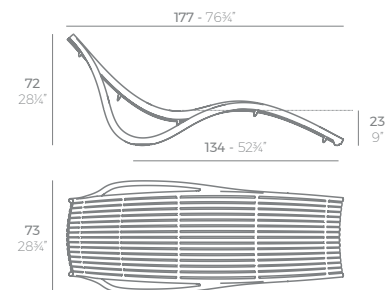

IBIZA

IBIZA Tumbona
IBIZA Sun Lounger