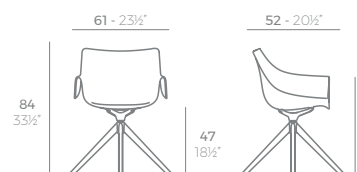

MANTA Sillón Giratorio Madera
MANTA Armchair Swivel Wooden Legs
ref. 65055