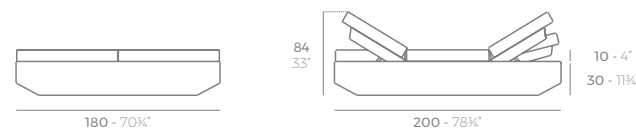

VELA Daybed 4 cabezales reclinables. Giro 360°. VELA Daybed 4 reclining backrest square. Rotation 360°.