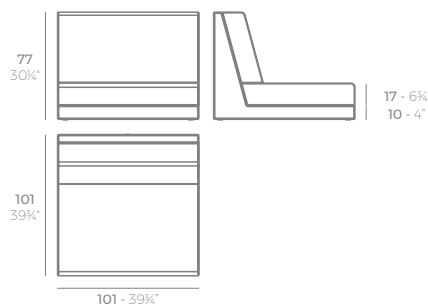

PIXEL Sofá Módulo Central Alto
PIXEL Sectional Sofa High Armless