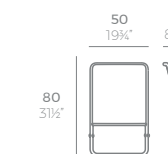

KES Respaldo Alto
KES High Backrest
Ref: 64005