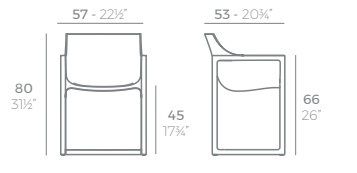

WALL STREET

WALL STREET Sillón
WALL STREET Armchair

Basic Básico	Lacquered Lacado	Cushion Acolchado (NAUTIC)	Cushion Acolchado (SILVERTEX, CREVIN, SAVANE, HERITAGE)
65006	65006F	65006CO	65006CCO