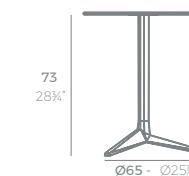

TABLE TOP - SOBRE