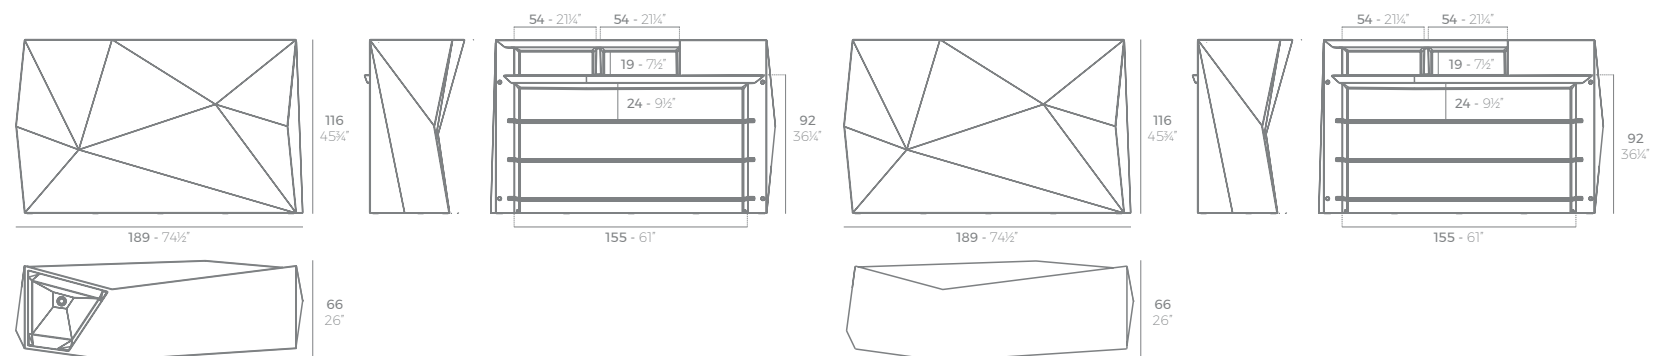

FAZ

FAZ Barra centro con cubitera
FAZ Double counter with ice bucket

FAZ Barra centro
FAZ Double counter