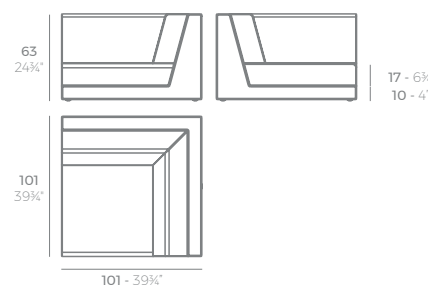

PIXEL Sofá Módulo Esquina
PIXEL Sectional Sofa Corner