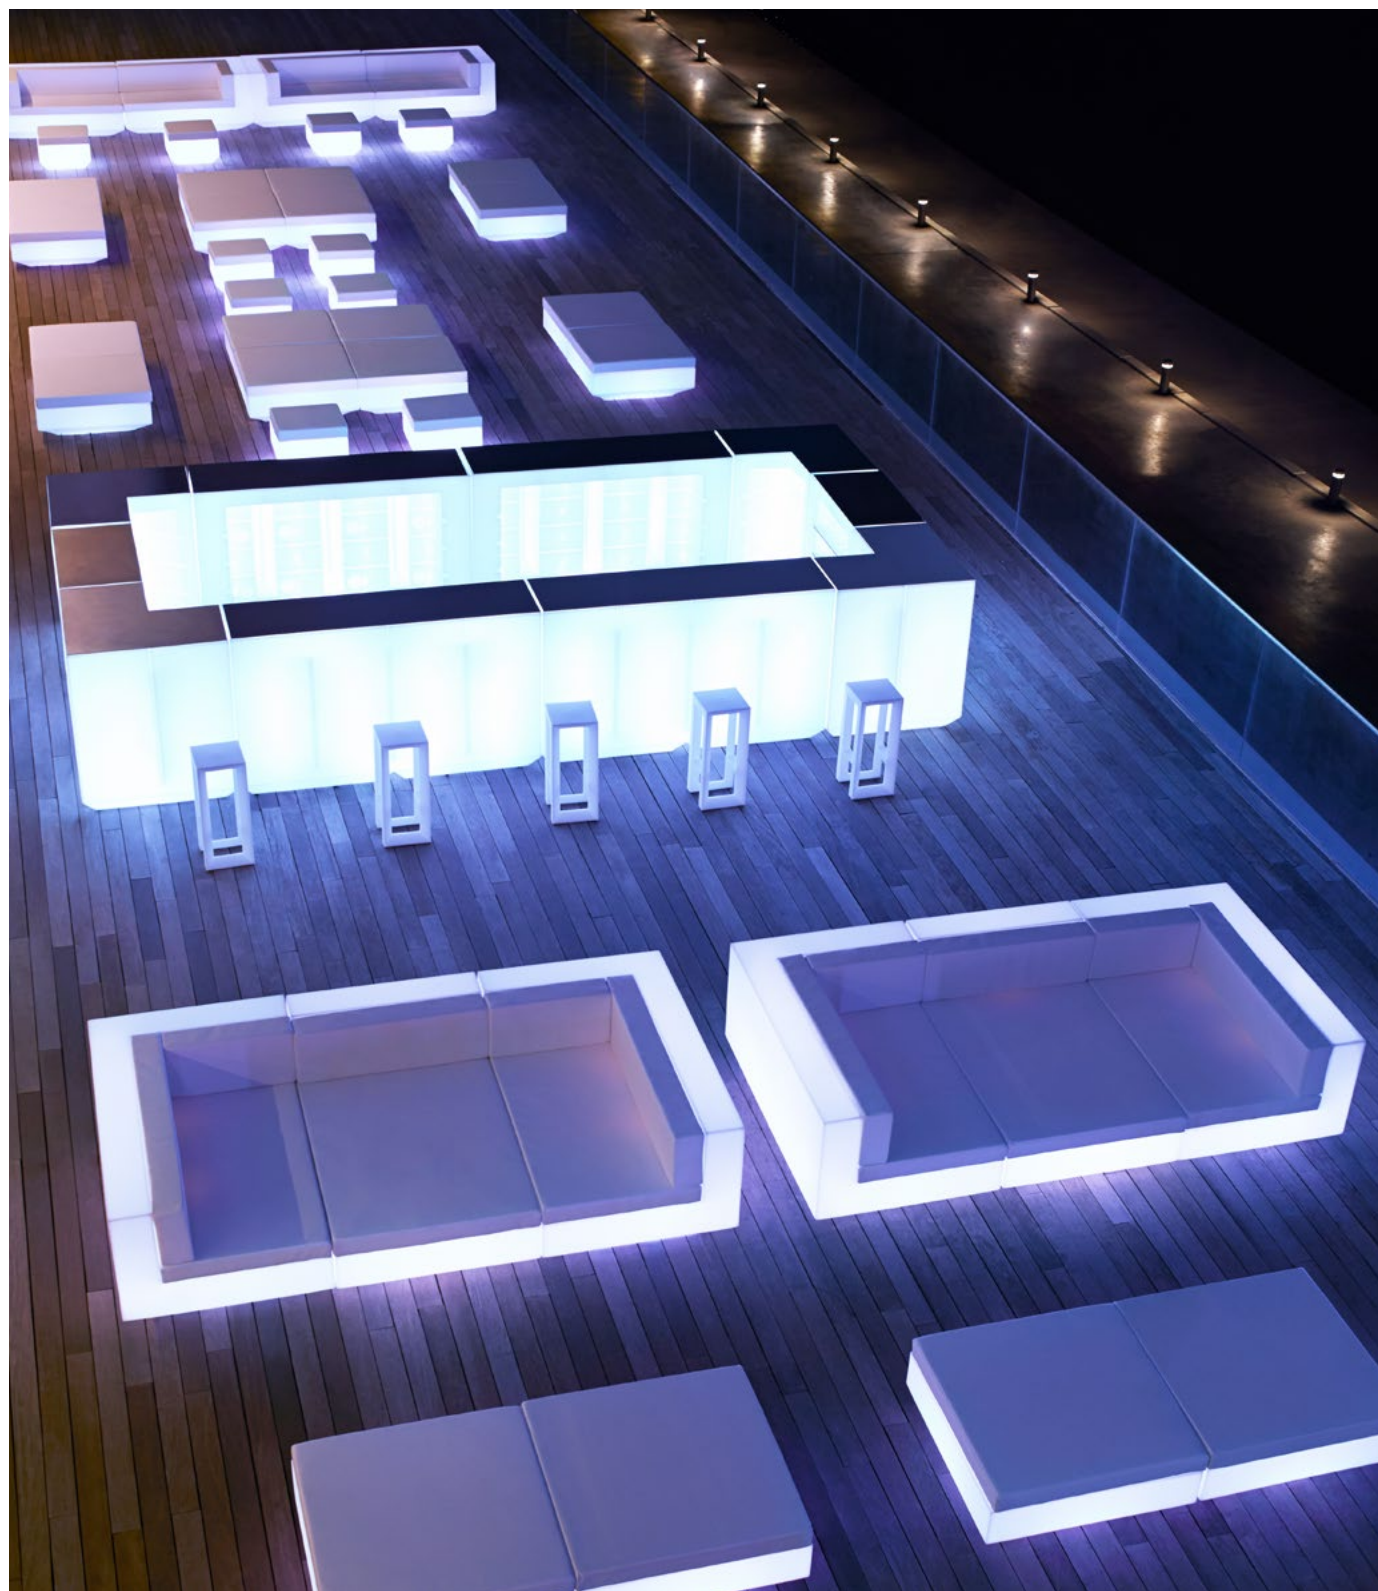

VELA
ARMCHAIR & TABLE & NANO POT
bronze + glass table top

VELA **COUNTER & CHAISE LONGUE & OTTOMANS & FRAME STOOLS**
ice + rgbw + nautic white cushions