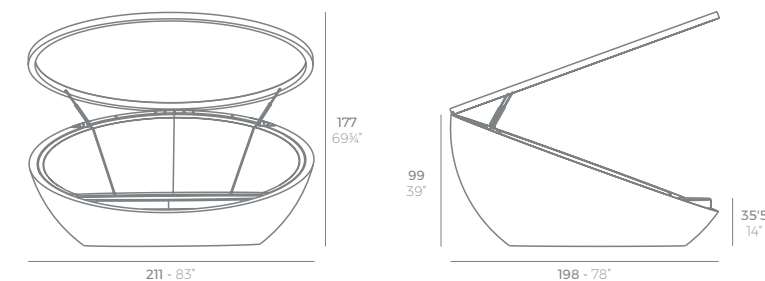

ULM Daybed con parasol
ULM Daybed with sunroof

	Open Abierto	Close Cerrado	Rotation Giro	Thick Cushion Grosor acolchado
Daybed with sunroof Daybed con parasol	69 1/4" 177	39" 99	360° 360°	3 1/4" 8