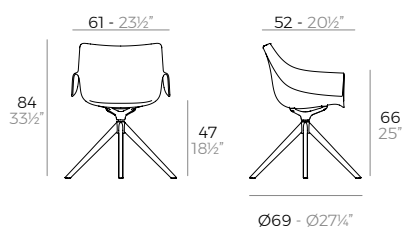

- 65055

- ☐ WHITE
- ☐ BLACK
- ☐ ECRU
- ☐ TORTORA
- ☐ MELON

- ☐ WHITE
- ☐ BLACK

- ☐ WOOD 1
- ☐ WOOD 2

discover more!
conoce más!