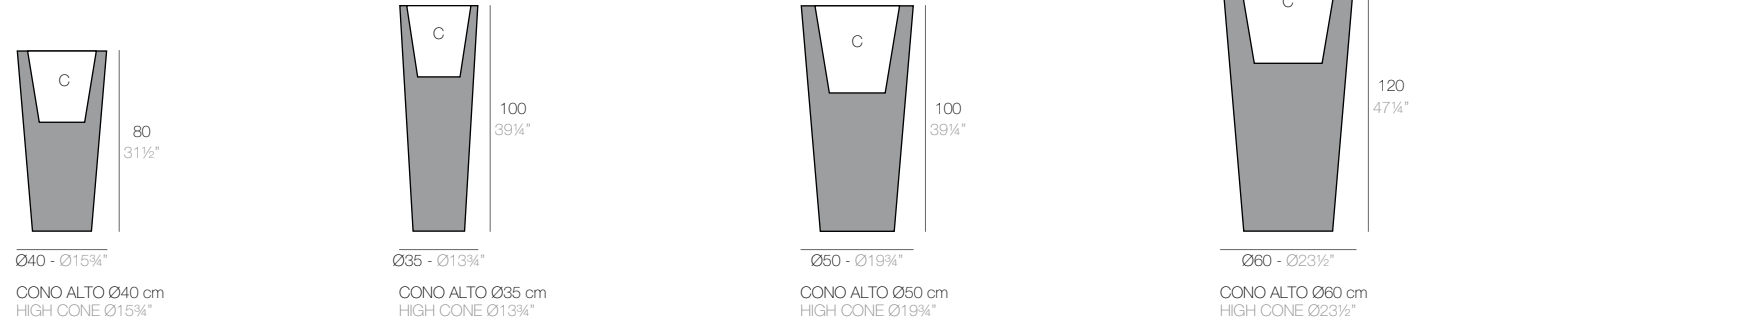

CONO ALTO

	Gal L	C= Ø x h in C= Ø x h cm	Basic Basic	Self-watering Autoriego	Lacquered Lacado	White Led Cab. Led Blanco Cab.	RGBW Led Cab. Led RGBW Cab.	RGBW Led Batt. Led RGBW Bat.	RGBW Led DMX Cab. Led RGBW DMX Cab.	RGBW Led DMX Batt. Led RGBW DMX Bat.
High Cone Ø15¾" x 31½" - Cono Alto Ø40 x 80 cm	4¼ - 16	Ø12¾" x 12½" - Ø31 x 32	40540A	40540R	40540RF	40540W	40540L	40540Y	40540D	40540DY
High Cone Ø13¾" x 39¼" - Cono Alto Ø35 x 100 cm	5¼ - 22	Ø11½" x 12½" - Ø29 x 32	40535A	40535R	40535RF	40535W	40535L	40535Y	40535D	40535DY
High Cone Ø19¾" x 39¼" - Cono Alto Ø50 x 100 cm	8½ - 32	Ø15" x 15¼" - Ø38 x 39	40550A	40550R	40550RF	40550W	40550L	40550Y	40550D	40550DY
High Cone Ø23½" x 47¼" - Cono Alto Ø60 x 120 cm	15¼ - 60	Ø18" x 18" - Ø46 x 46	40560A	40560R	40560RF	40560W	40560L	40560Y	40560D	40560DY