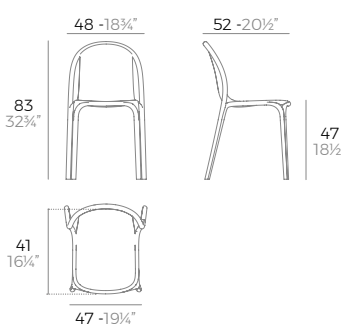

Basic. Básico.
REVOLUTION
Recycled plastic from the Mediterranean*
Lacquered. Lacado.

Price per unit Precio unidad	Basic colours Colores básicos	Other Colours Otros colores	Packaging Embalaje
- 65037	WHITE BLACK	LACQ. WHITE LACQ. BLACK	4 units 17,8 kg 0,36 m³ 39 lb 12,6 ft³
- 65037VR	ECRU TORTORA	LACQ. ANTH.	
- 65037F	PICKLE	MILOS (R) CALA (R) MANTA (R)