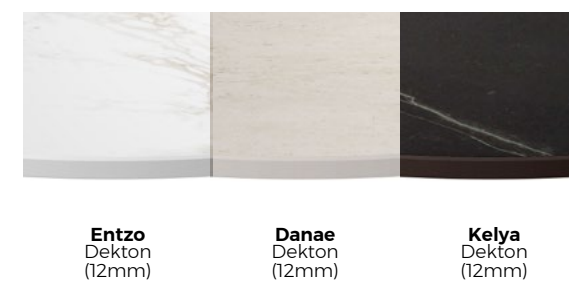

DEKTON CERAMIC SURFACES