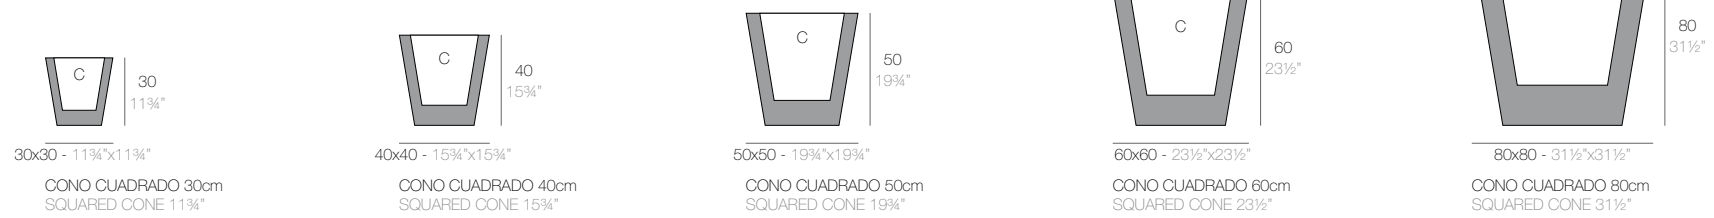

CONO CUADRADO

	Gal L	C= (d x d') x h in C= (d x d') x h cm	Basic Basic	Self-watering Autoriego	Lacquered Lacado	White Led Cab. Led Blanco Cab.	RGBW Led Cab. Led RGBW Cab.	RGBW Led Batt. Led RGBW Bat.	RGBW Led DMX Cab. Led RGBW DMX Cab.	RGBW Led DMX Batt. Led RGBW DMX Bat.
Squared Cone 11 3/4" x 11 3/4" - Cono Cuadrado 30 x 30 cm	2 1/2 - 10	9" x 9" x 7 3/4" - 23 x 23 x 20	41130A	41130R	41130FF	41130W	41130L	41130Y	41130D	41130DY
Squared Cone 15 3/4" x 15 3/4" - Cono Cuadrado 40 x 40 cm	6 1/2 - 24	12 1/4" x 12 1/4" x 12 3/4" - 31 x 31 x 31	41140A	41140R	41140FF	41140W	41140L	41140Y	41140D	41140DY
Squared Cone 19 3/4" x 19 3/4" - Cono Cuadrado 50 x 50 cm	10 1/2 - 40	15" x 15" x 15" - 38 x 38 x 38	41150A	41150R	41150FF	41150W	41150L	41150Y	41150D	41150DY
Squared Cone 23 1/2" x 23 1/2" - Cono Cuadrado 60 x 60 cm	18 1/2 - 70	18" x 18" x 18" - 46 x 46 x 46	41160A	41160R	41160FF	41160W	41160L	41160Y	41160D	41160DY
Squared Cone 31 1/2" x 31 1/2" - Cono Cuadrado 80 x 80 cm	53 - 200	24 3/4" x 24 3/4" x 24 3/4" - 63 x 63 x 63	41180A	41180R	41180FF	41180W	41180L	41180Y	41180D	41180DY