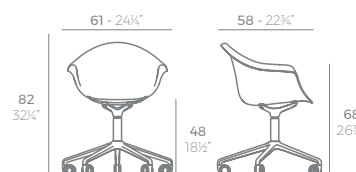

INCASSO Sillón Giratorio con ruedas
INCASSO Armchair Swivel with casters
ref. 56033