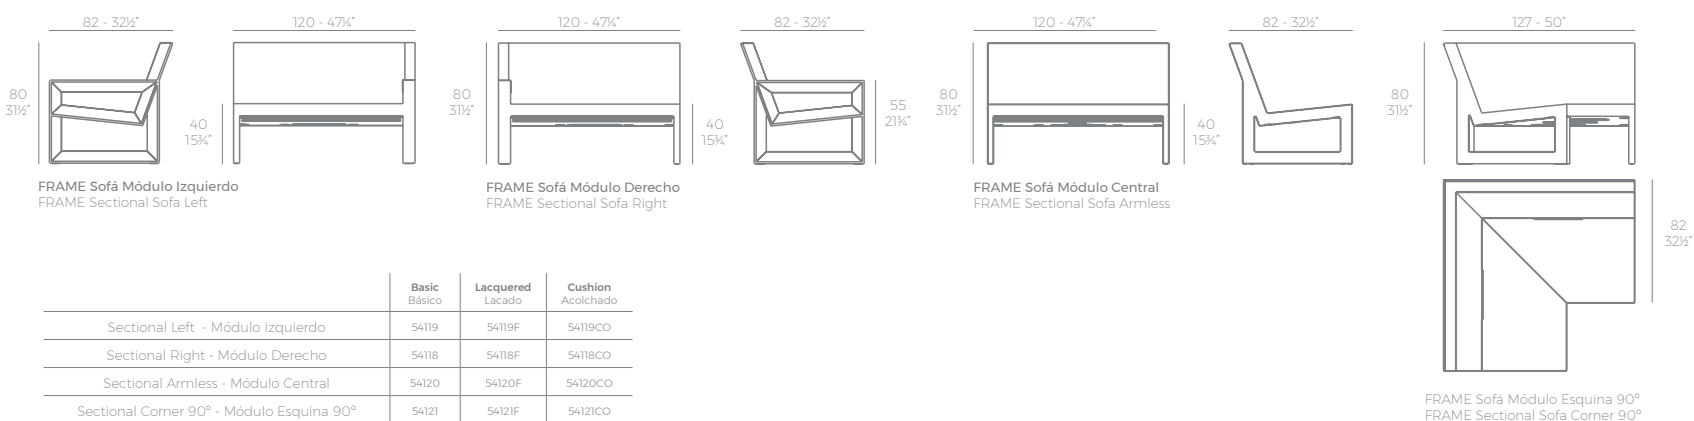

FRAME

	Basic Básico	Lacquered Lacado	Cushion Acolchado
Sectional Left - Módulo Izquierdo	54119	54119F	54119CO
Sectional Right - Módulo Derecho	54118	54118F	54118CO
Sectional Armless - Módulo Central	54120	54120F	54120CO
Sectional Corner 90° - Módulo Esquina 90°	54121	54121F	54121CO