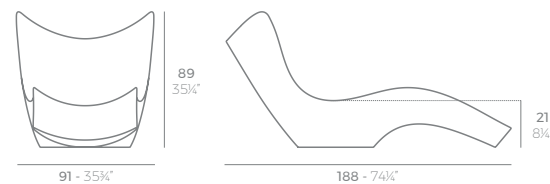

SURF

SURF Tumbona
SURF Sun Lounger

	Basic Básico	Lacquered Lacado	White Led Cab. Led Blanco Cab.	RGBW Led Cab. Led RGBW Cab.	RGBW Led Batt. Led RGBW Bat.	RGBW Led DMX Cab. Led RGBW DMX Cab.	RGBW Led DMX Batt. Led RGBW DMX Bat.
Sun Lounger - Tumbona	5101I	5101IF	5101IW	5101IL	5101IY	5101ID	5101DY