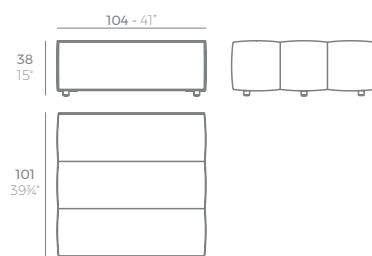

TABLET Puff L
TABLET Ottoman L
ref. 54213