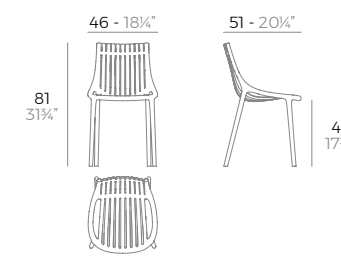

Basic. Básico.
REVOLUTION
Recycled plastic from the Mediterranean*
Lacquered. Lacado.

Price per unit Precio unidad	Basic colours Colores básicos	Other Colours Otros colores	Packaging Embalaje
- 65040	WHITE BLACK	MILOS (R) CALA (R)	4 units 22,7 kg - 0,32 m³ 50 lb - 11,3 ft³
- 65040VR	ECRU PICKLE	MANTA (R)