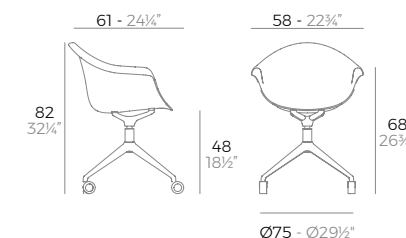

SOON AVAILABLE

- 56033

- GLOSS WHITE
- GLOSS BLACK
- CLEAR CRISTAL
- CLEAR AMBAR
- CLEAR FUMÉ

- WHITE
- BLACK

discover more!
conoce más!

MANTA swivel armchair with wooden legs.

SOON AVAILABLE

- 65055