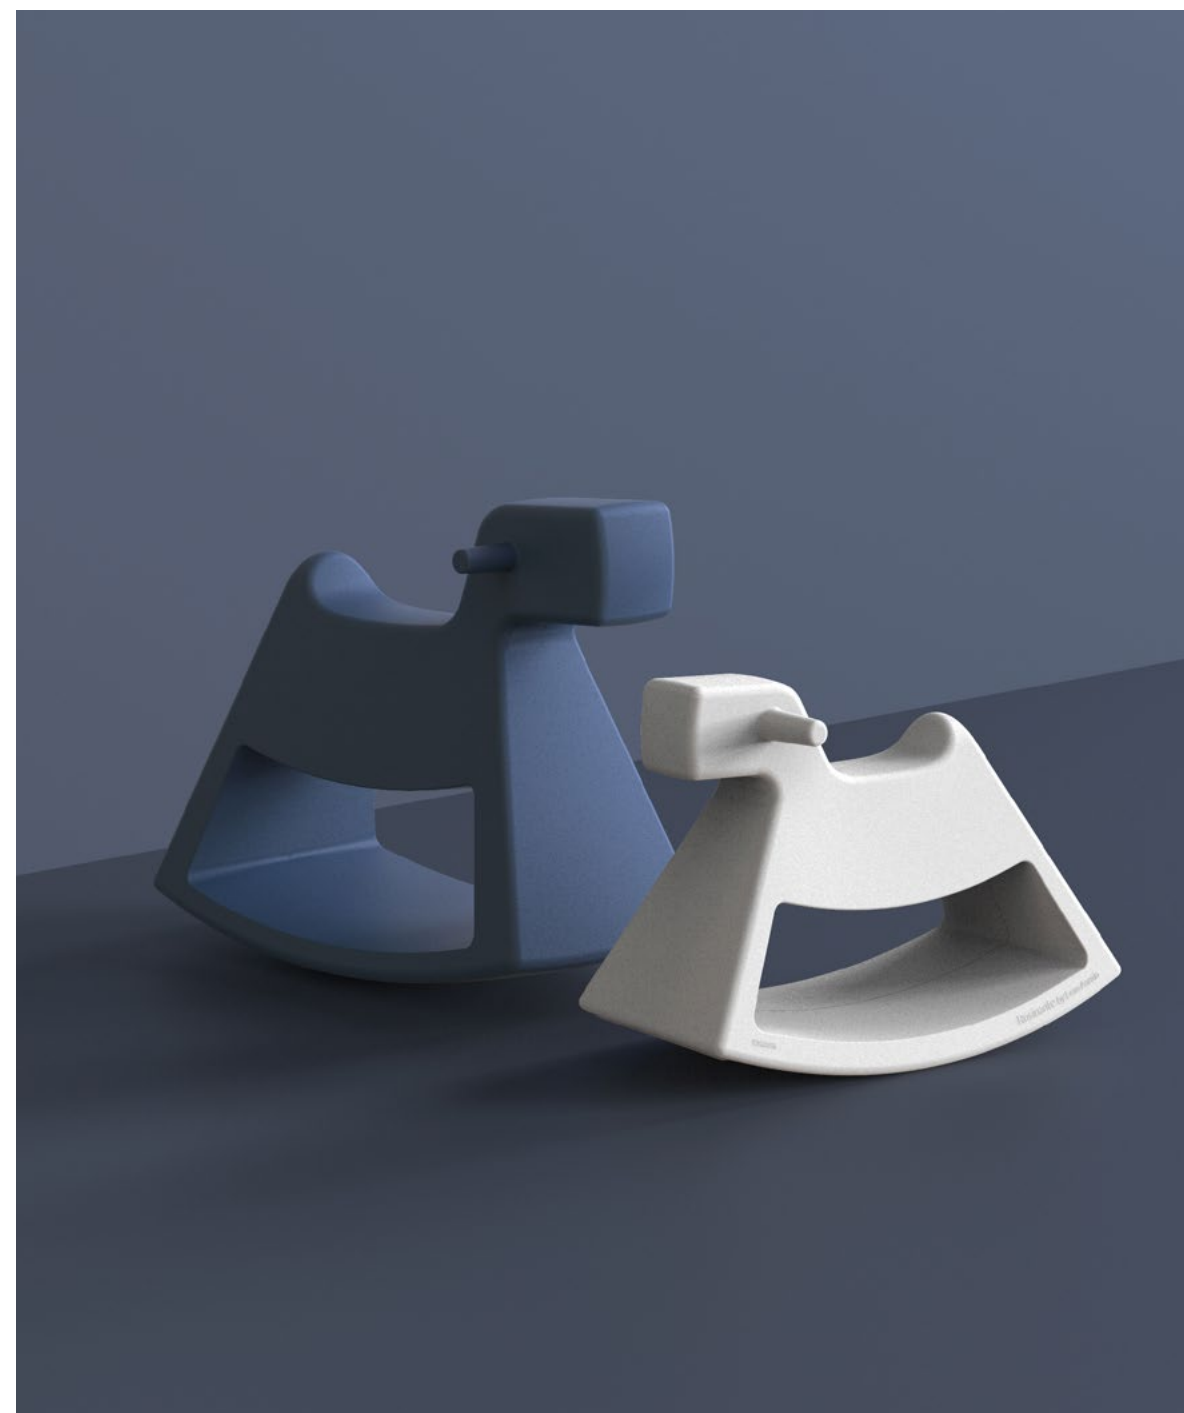

ROSINANTE

by Eero Aarnio

ROSINANTE **ROCKING HORSE**
navy & white