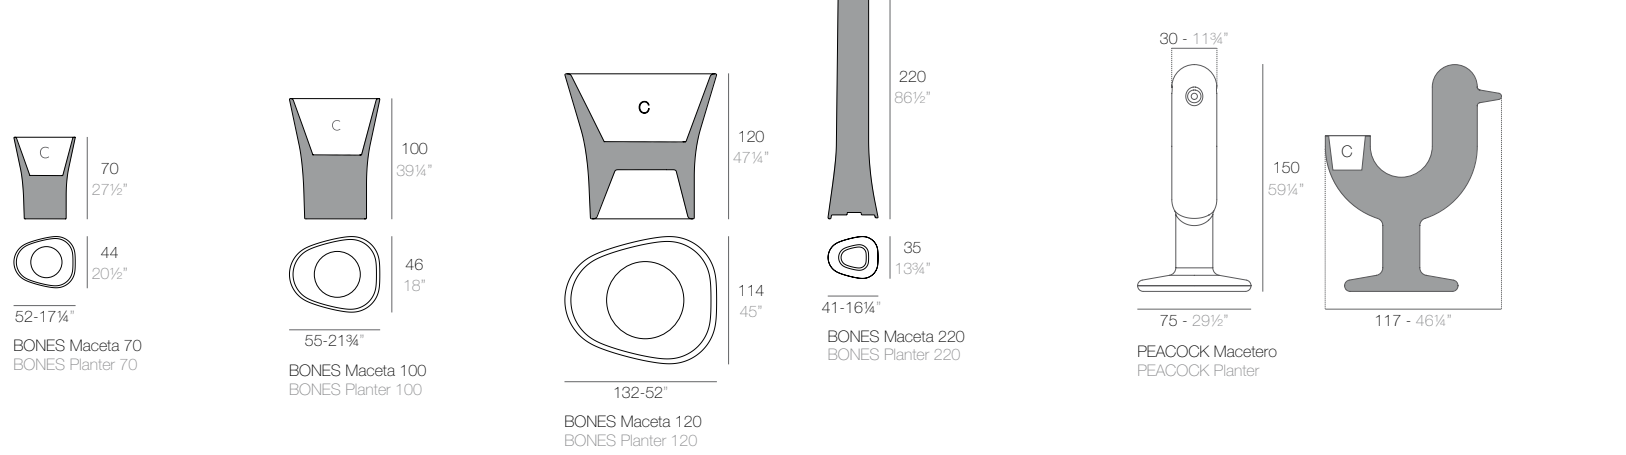

BONES

Model	Gal L	C= (d x d) x h in - C= (d x d) x h cm	Basic Basic	Self-watering Autoriego	Lacquered Lacado	White Led Cab. Led Blanco Cab.	RGBW Led Cab. Led RGBW Cab.	RGBW Led Batt. Led RGBW Bat.	RGBW Led DMX Cab. Led RGBW DMX Cab.	RGBW Led DMX Batt. Led RGBW DMX Bat.
Planter 70 - Maceta 70	7¾ - 29	(19¾" x 15") x 11" - (47 x 38) x 28	57002A	57002R	57002F	57002W	57002L	57002Y	57002D	57002DY
Planter 100 - Maceta 100	8 - 30,5	(19¾" x 15¾") x 11" - (50 x 39) x 28	57003A	57003R	57003F	57003W	57003L	57003Y	57003D	57003DY
Planter 120 - Maceta 120	119 - 452	(49½" x 41") x 24¾" - (126 x 104) x 63	57004A	57004R	57004F	57004W	57004L	57004Y	57004D	57004DY
Planter 220 - Maceta 220	1 - 4	(8¼" x 6¾") x 7¾" - (21 x 17) x 19	57001A	-	57001F	57001W	57001L	57001Y	57001D	57001DY