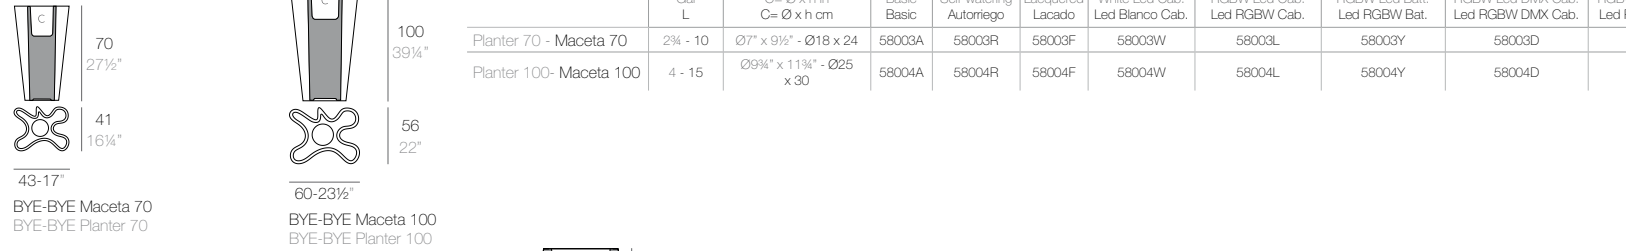

BYE-BYE

Model	Gal L	C= Ø x h in - C= Ø x h cm	Basic Basic	Self-watering Autoriego	Lacquered Lacado	White Led Cab. Led Blanco Cab.	RGBW Led Cab. Led RGBW Cab.	RGBW Led Batt. Led RGBW Bat.	RGBW Led DMX Cab. Led RGBW DMX Cab.	RGBW Led DMX Batt. Led RGBW DMX Bat.
Planter 70 - Maceta 70	2¾ - 10	Ø7" x 9½" - Ø18 x 24	58003A	58003R	58003F	58003W	58003L	58003Y	58003D	58003DY
Planter 100 - Maceta 100	4 - 15	Ø9¾" x 11¾" - Ø25 x 30	58004A	58004R	58004F	58004W	58004L	58004Y	58004D	58004DY