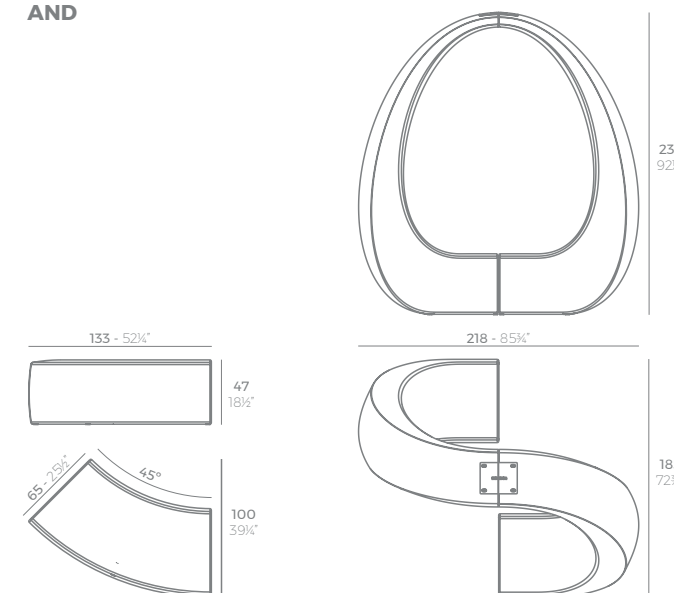

AND

AND Banco
AND Bench

AND (2 ud)
AND (2 units)

	Basic Básico	Lacquered Lacado	White Led Cab. Led Blanco Cab.	RGBW Led Cab. Led RGBW Cab.	RGBW Led Batt. Led RGBW Bat.	RGBW Led DMX Cab. Led RGBW DMX Cab.	RGBW Led DMX Batt. Led RGBW DMX Bat.	Cushion Acolchado
Bench Blanco	60006	60006F	60006W	60006L	60006Y	60006D	60006DY	60006CO
AND 2 units AND 2 unidades	60007	60007F	60007W	60007L	60007Y	60007D	60007DY	60007CO