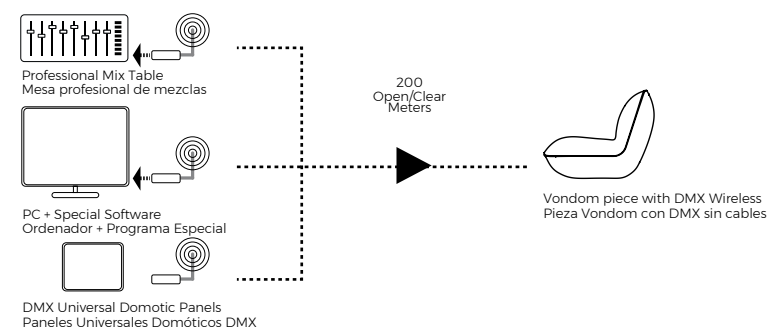

- 1* DMX Wireless Standard Configuration
Preset three separate Family products: POTS, LAMPS & FURNITURE.
- 2* DMX Wireless Customized Configuration

You can send us your customized special environment that you want to control independently and we will set it up.