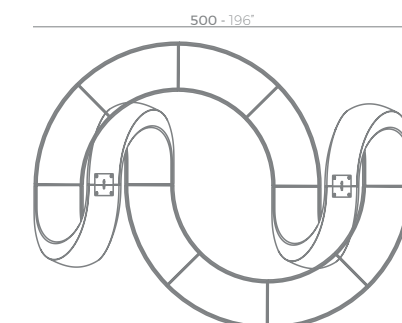

2 x 60007 AND - AND
8 x 60006 AND Banco - AND Bench