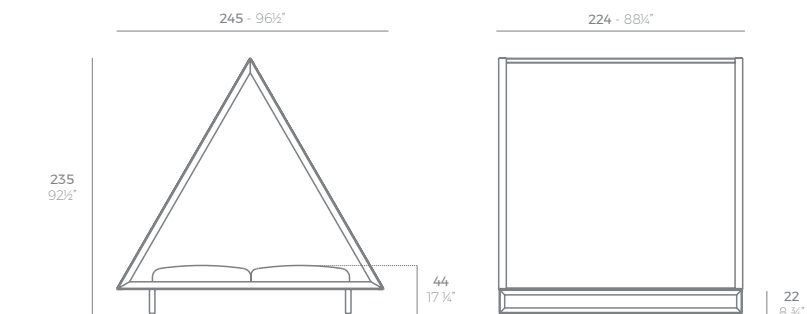

FRAME VINEYARD

FRAME VINEYARD Daybed con capota de tela. FRAME VINEYARD Daybed with fabric parasol.