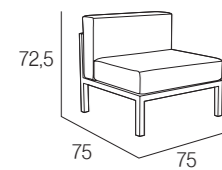

MARINE

MF-MAR04
300O30 light grey
(olefin)