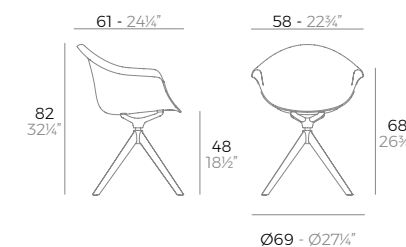

- 56032

- ☐ GLOSS WHITE
- ☐ GLOSS BLACK
- ☐ CLEAR CRISTAL
- ☐ CLEAR AMBAR
- ☐ CLEAR FUMÉ

- ☐ WHITE
- ☐ BLACK

- ☐ WOOD 1
- ☐ WOOD 2

discover more!
conoce más!