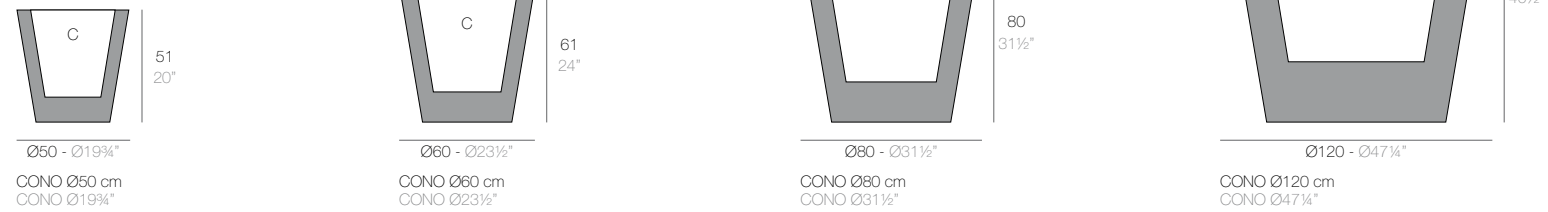

CONO

	Gal L	C= Ø x h in C= Ø x h cm	Basic Basic	Self-watering Autoriego	Lacquered Lacado	White Led Cab. Led Blanco Cab.	RGBW Led Cab. Led RGBW Cab.	RGBW Led Batt. Led RGBW Bat.	RGBW Led DMX Cab. Led RGBW DMX Cab.	RGBW Led DMX Batt. Led RGBW DMX Bat.
Cono Ø19¾" - Cono Ø50 cm	9¼ - 35	Ø15" x 15¼" - Ø38 x 39	40650A	40650R	40650RF	40650W	40650L	40650Y	40650D	40650DY
Cono Ø23½" - Cono Ø60 cm	15¼ - 60	Ø18" x 18" - Ø46 x 46	40660A	40660R	40660RF	40660W	40660L	40660Y	40660D	40660DY
Cono Ø31½" - Cono Ø80 cm	38¼ - 145	Ø24" x 24½" - Ø61 x 62	40680A	40680R	40680RF	40680W	40680L	40680Y	40680D	40680DY
Cono Ø47¼" - Cono Ø120 cm	116¼ - 440	Ø35¾" x 32" - Ø91 x 81	40612A	40612R	40612RF	40612W	40612L	40612Y	40612D	40612DY