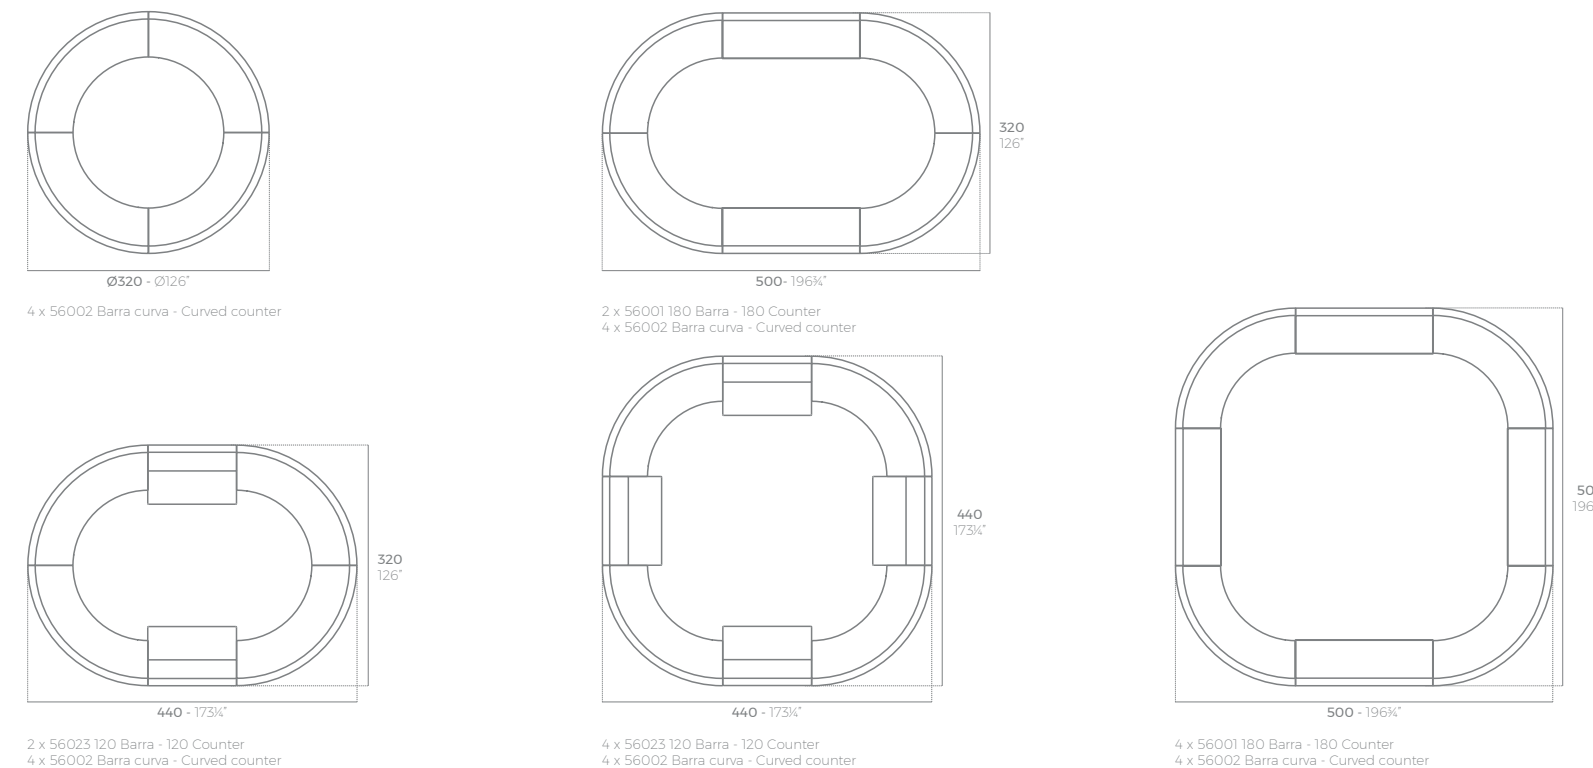

COMBINATION OPTIONS - POSIBLES COMBINACIONES