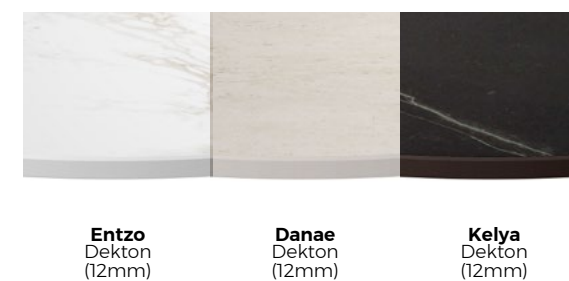

DEKTON CERAMIC SURFACES