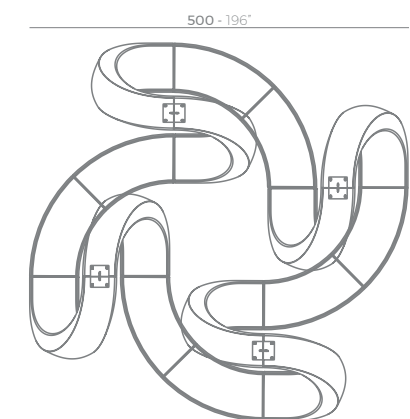

4 x 60007 AND - AND
8 x 60006 AND Banco - AND Bench