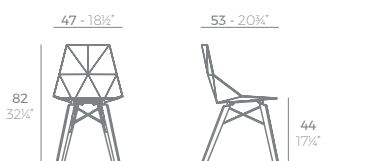

FAZ WOOD

FAZ WOOD Silla
FAZ WOOD Chair

Basic Básico	Lacquered Lacado	Cushion Acolchado (NAUTIC)	Cushion Acolchado (SILVERTEX, CREVIN, SAVANE, HERITAGE)
54295	54295F	54044CO	54044CCO