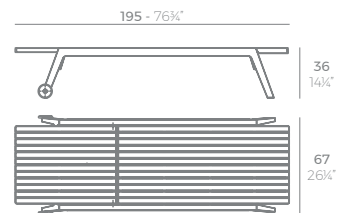

SPRITZ

SPRITZ Tumbona
SPRITZ Sun Lounger