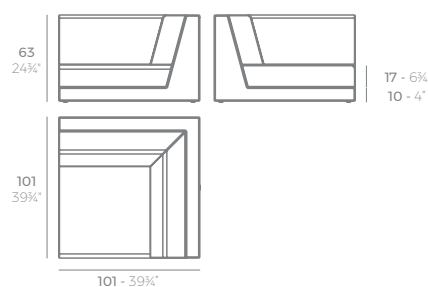

PIXEL Sofá Módulo Izquierdo
PIXEL Sectional Sofa Left