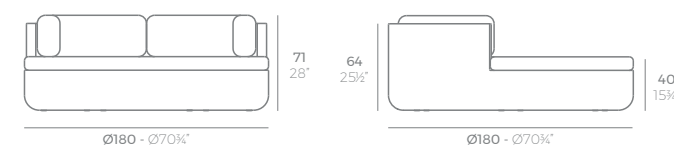

ULM Daybed cabezal fijo
ULM Daybed fixed backrest

	Rotation Giro	Thick Cushion Grosor acolchado
Daybed fixed backrest Daybed cabezal fijo	360° 360°	4" 10