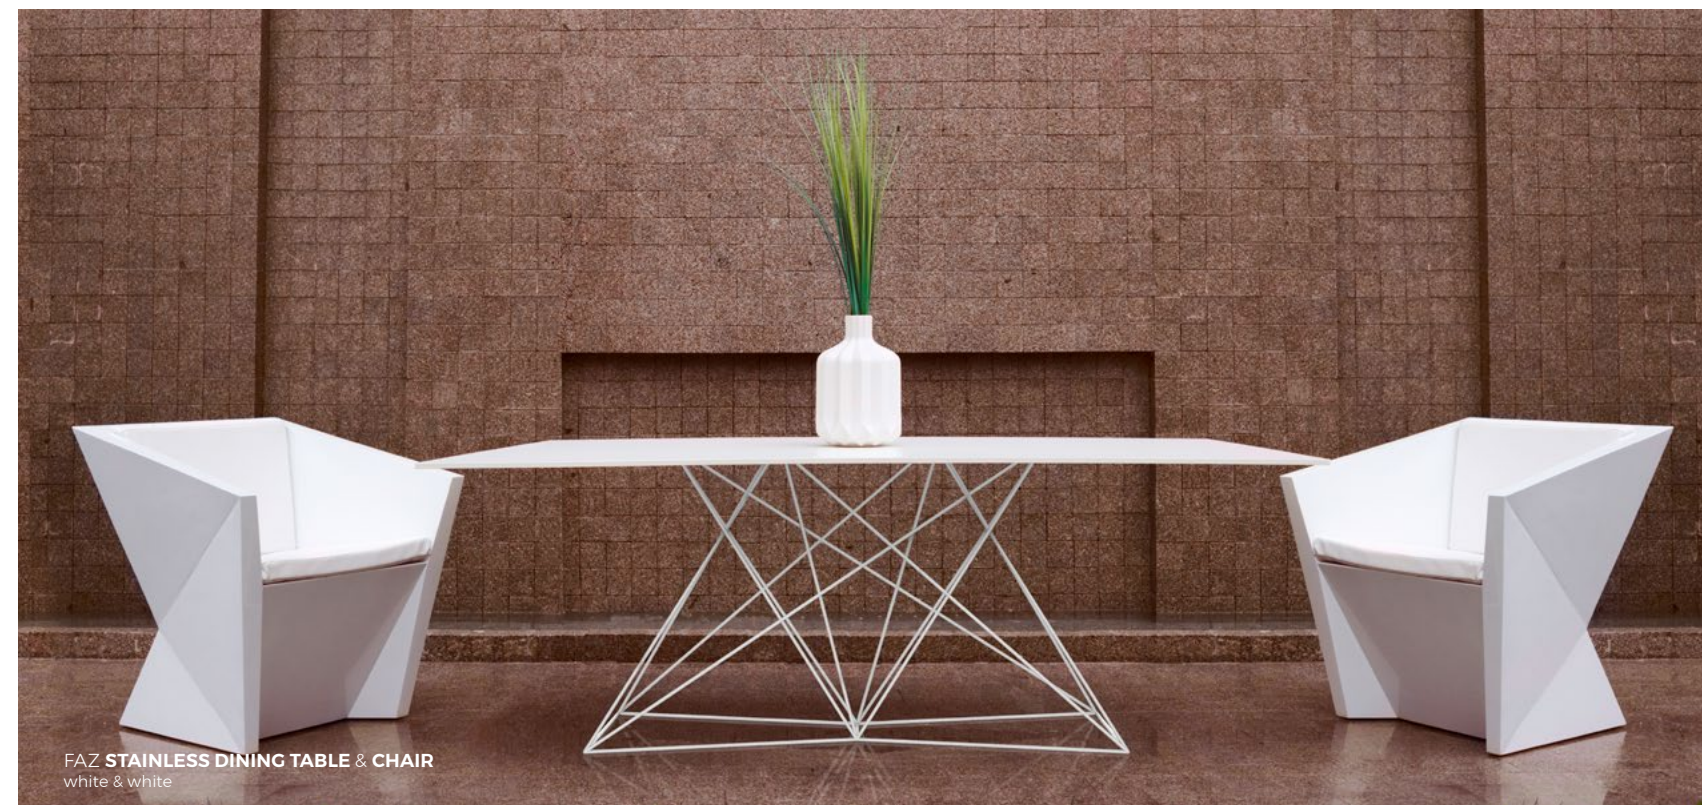

FAZ SECTIONAL SOFA & LOUNGE CHAIR & COFFEE TABLE
bronze + nautic bronze

FAZ STAINLESS DINING TABLE & CHAIR
white & white