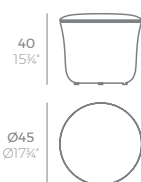

SUAVE Puff Ø45x40cm
SUAVE Ottoman Ø45x40cm
ref. 67006