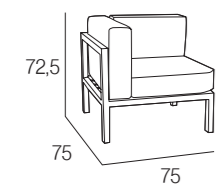

MARINE

MF-MAR00
300O30 light grey
(olefin)