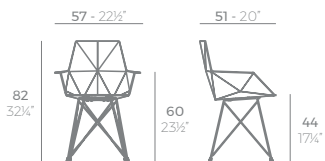

QUARTZ Silla plegable
QUARTZ Folding Chair
ref. 54197

Basic Básico
54197

FAZ

FAZ Silla patas inox
FAZ Chair inox legs

Basic Básico	Lacquered Lacado	Cushion Acolchado (NAUTIC)	Cushion Acolchado (SILVERTEX, CREVIN, SAVANE, HERITAGE)
54044	54044F	54044CO	54044CCO