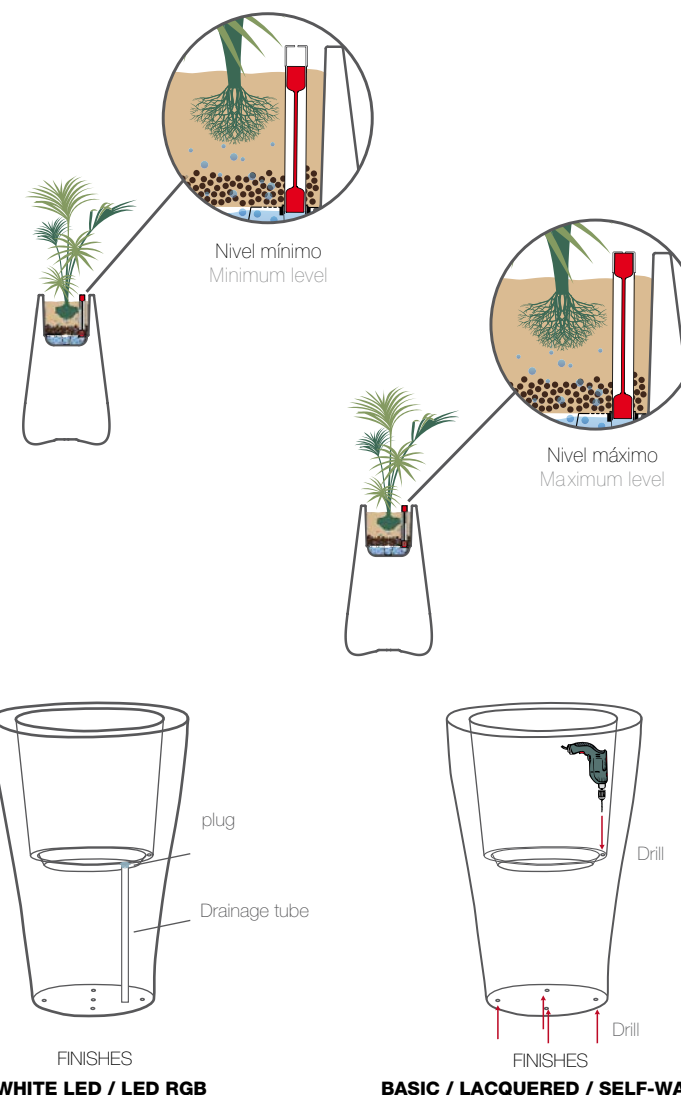

HANDLING AND CARE

VONDOM covers are impregnated to resist water, oil and dirt, functioning to protect the furniture. They are not recommended as a permanent cover for cushions, as moisture may collect and lead to the formation of mold stains. Furniture and cushions should be thoroughly dry before using the covers. Please note that the covers are especially tailored to your furniture item and precise placement is required. In order to increase the circulation of air and avoid the formation of condensation, the covers are not made to floor length. Never pack or fold covers that have become wet; instead, let them dry in a well-ventilated place. Use a soft cloth and warm water to clean the covers, using a gentle upholstery cleaner if necessary. Rinse with clear water. Solvents are not suitable for cleaning the covers as these are aggressive to the surface and may cause damage and discoloration.

INSTRUCCIONS_ Product Description

- 1.- Water tank level indicator, verifiable at any time.
- 2.- Expanded clay works as drainage. This will prevent stagnation, control water flow & assure root aeration.
- 3.- Vegetal soil.
- 4.- Self-watering base where the plant absorbs the water.
- 5.- Water tank.
- 6.- Option of wheels o feet.

INSTRUCCIONS_ Planting Instructions