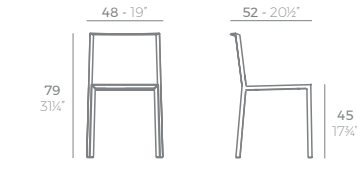

QUARTZ

QUARTZ Silla
QUARTZ Chair

Basic Básico	Lacquered Lacado	Cushion Acolchado (NAUTIC)	Cushion Acolchado (SILVERTEX, CREVIN, SAVANE, HERITAGE)
54194	54194F	54194CO	54194CCO