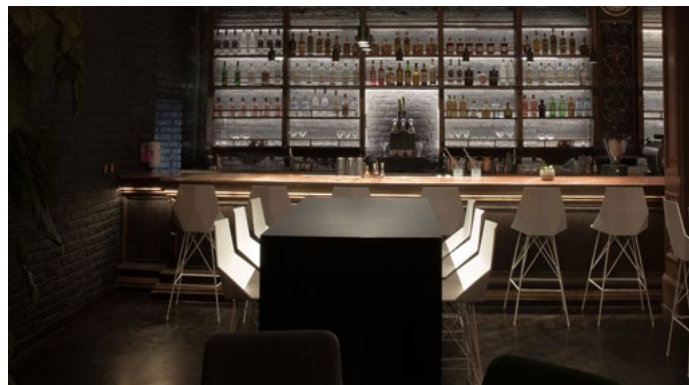

Restaurant, Spain
FAZ **CHAIR & ARMCHAIR & TABLE & COUNTER**
black & inox. legs

FAZ **STOOL & TABLE**
black

FAZ. **CHAIR & TABLE**
black

FAZ WOOD **CHAIR & ARMCHAIR & TABLE**
white + ash wood 2

FAZ WOOD **CHAIR & ARMCHAIR & STOOL & TABLE**
black + ash wood 2