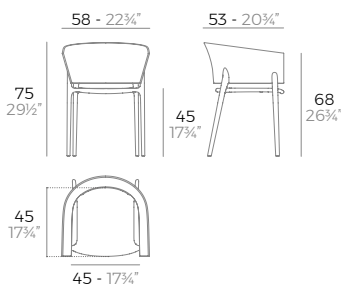

AFRICA armchair.

Basic. Básico.
REVOLUTION
Recycled plastic from the Mediterranean*
Lacquered. Lacado.

Price per unit Precio unidad	Basic colours Colores básicos	Other Colours Otros colores	Packaging Embalaje
- 65005	WHITE BLACK	LACQ. WHITE LACQ. BLACK	4 units 27,8 kg 0,41 m³ 59,5 lb 14,7 ft³
- 65005VR	ECRU RED	LACQ. RED LACQ. ANTH.	
- 65005F	BRONZE PICKLE NAVY	MILOS (R) CALA (R) MANTA (R)	

IBIZA chair

Basic. Básico.
REVOLUTION
Recycled plastic from the Mediterranean*
Lacquered. Lacado.

Price per unit Precio unidad	Basic colours Colores básicos	Other Colours Otros colores	Packaging Embalaje
- 65040	WHITE BLACK	MILOS (R) CALA (R)	4 units 22,7 kg - 0,32 m³ 50 lb - 11,3 ft³
- 65040VR	ECRU PICKLE	MANTA (R)	

AFRICA chair.

Basic. Básico.
REVOLUTION
Recycled plastic from the Mediterranean*
Lacquered. Lacado.

Price per unit Precio unidad	Basic colours Colores básicos	Other Colours Otros colores	Packaging Embalaje
- 65036	WHITE BLACK	LACQ. WHITE LACQ. BLACK	4 units 17,8 kg 0,36 m³ 39 lb 12,7 ft³
- 65036VR	ECRU RED	LACQ. RED LACQ. ANTH.	
- 65036F	BRONZE PICKLE NAVY	MILOS (R) CALA (R) MANTA (R)	

IBIZA armchair

Basic. Básico.
REVOLUTION
Recycled plastic from the Mediterranean*
Lacquered. Lacado.

Price per unit Precio unidad	Basic colours Colores básicos	Other Colours Otros colores	Packaging Embalaje
- 65041	WHITE BLACK	MILOS (R) CALA (R)	4 units 25,5 kg - 0,32 m³ 56 lb - 18 ft³
- 65041VR	ECRU PICKLE	MANTA (R)	

BROOKLYN chair.

Basic. Básico.
REVOLUTION
Recycled plastic from the Mediterranean*
Lacquered. Lacado.

Price per unit Precio unidad	Basic colours Colores básicos	Other Colours Otros colores	Packaging Embalaje
- 65037	WHITE BLACK	LACQ. WHITE LACQ. BLACK	4 units 17,8 kg 0,36 m³ 39 lb 12,6 ft³
- 65037VR	ECRU TORTORA	LACQ. ANTH.	
- 65037F	PICKLE	MILOS (R) CALA (R) MANTA (R)