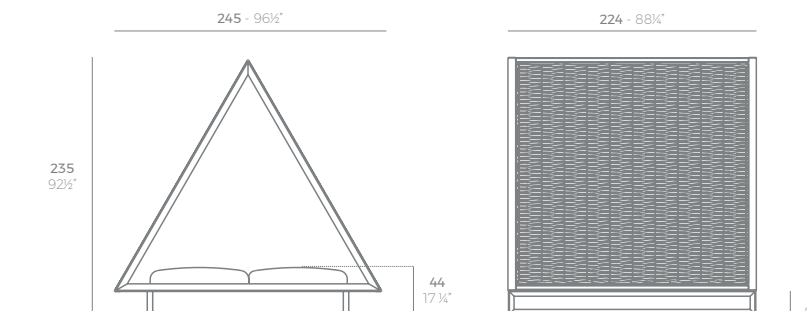

FRAME VINEYARD Daybed con capota trenzada. FRAME VINEYARD Daybed with woven rope parasol.

	Basic Básico	Lacquered Lacado	White Led Cab. Led Blanco Cab.	RGBW Led Cab. Led RGBW Cab.	RGBW Led Batt. Led RGBW Bat.	RGBW Led DMX Cab. Led RGBW DMX Cab.	RGBW Led DMX Batt. Led RGBW DMX Batt.
Daybed round basic. Daybed basic redondo	54108	54108F	54108W	54108L	54108Y	54108D	54108DY
Daybed round basic with folding sunroof. Daybed basic redondo con parasol plegable	54187	54187F	54187W	54187L	54187Y	54187D	54187DY
Daybed 1 reclining backrest round. Daybed redondo reclinable	54122	54122F	54122W	54122L	54122Y	54122D	54122DY
Daybed 1 reclining backrest round with folding sunroof. Daybed redondo reclinable con parasol plegable	54188	54188F	54188W	54188L	54188Y	54188D	54188DY
Daybed basic square. Daybed basic cuadrado	54107	54107F	54107W	54107L	54107Y	54107D	54107DY
Daybed basic square with folding sunroof. Daybed basic cuadrado con parasol plegable	54184	54184F	54184W	54184L	54184Y	54184D	54184DY
Daybed 2 reclining backrest square. Daybed 2 cabezales reclinables	54180	54180F	54180W	54180L	54180Y	54180D	54180DY
Daybed 2 reclining backrest square with folding sunroof. Daybed 2 cabezales reclinables con parasol plegable	54185	54185F	54185W	54185L	54185Y	54185D	54185DY
Daybed 4 reclining backrest square. Daybed 4 cabezales reclinables	54104	54104F	54104W	54104L	54104Y	54104D	54104DY
Daybed 4 reclining backrest square with folding sunroof. Daybed 4 cabezales reclinables con parasol plegable	54186	54186F	54186W	54186L	54186Y	54186D	54186DY

Optional Opcional	Bluetooth sound system pack 200W. Bluetooth sound system pack 200W	4-Pillow pack 23 1/2" x 23 1/2". Pack 4 cojines 60x60cm	Side table Mesa auxiliar
	54099	54101	54207
	54099	54101	54207
	54099	54101	54207
	54099	54101	54207
	54099	54101	54207
	54099	54101	54207
	54099	54101	54207
	54099	54101	54207
	54099	54101	54207
	54099	54101	54207