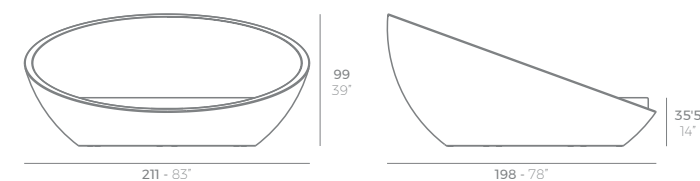

ULM

ULM Daybed
ULM Daybed

	Rotation Giro	Thick Cushion Grosor acolchado
Daybed Daybed	360° 360°	3 1/4" 8