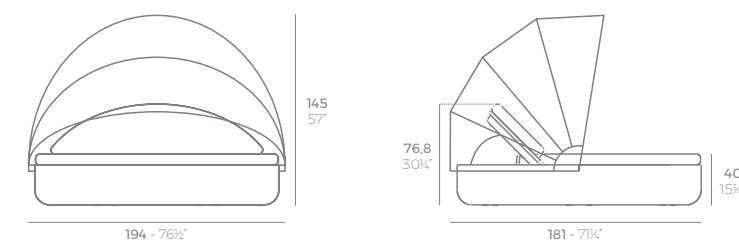

ULM Daybed reclining backrest with folding sunroof
ULM Daybed reclining backrest with folding sunroof

	Rotation Giro	Thick Cushion Grosor acolchado
Daybed reclining backrest with folding sunroof Daybed reclining con parasol plegable	360° 360°	4" 10