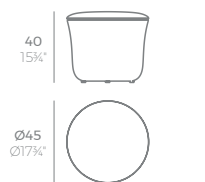

TABLET

TABLET Puff S
TABLET Ottoman S
ref. 54211

TABLET Puff L
TABLET Ottoman L
ref. 54213

SUAVE

SUAVE Puff Ø45x40cm
SUAVE Ottoman Ø45x40cm
ref. 67006

SUAVE Puff Ø65x40cm
SUAVE Ottoman Ø65x40cm
ref. 67007

SUAVE Puff Ø85x40cm
SUAVE Ottoman Ø85x40cm
ref. 67008