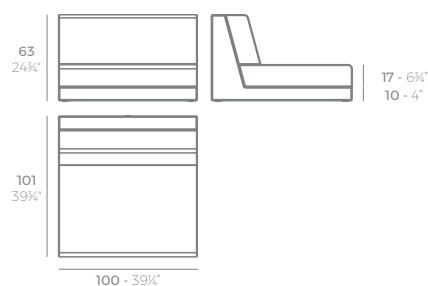

LOUNGE CHAIRS & SOFAS SILLONES Y SOFÁS

PIXEL

PIXEL Sofá Módulo Central Bajo
PIXEL Sectional Sofa Low Armless