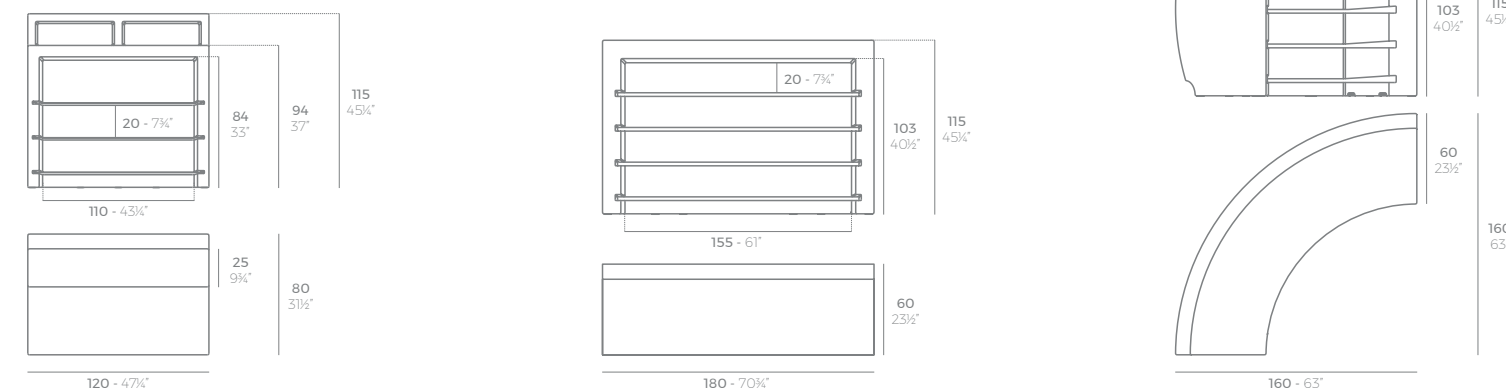

FIESTA 180 Barra
FIESTA 180 Counter

FIESTA Barra curva
FIESTA Curved counter

COUNTERS BARRAS

FIESTA

FIESTA 120 Barra
FIESTA 120 Counter