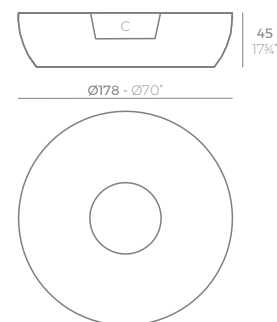

VASES

	Cal L	C (d x h) in C (a x h) cm	Basic Básico	Self-Watering Autorniego	Lacquered Lacado	White Led Cab. Led Blanco Cab.	RGBW Led Cab. Led RGBW Cab.	RGBW Led Batt. Led RGBW Bat.	RGBW Led DMX Cab. Led RGBW DMX Cab.	RGBW Led DMX Batt. Led RGBW DMX Bat.	Cushion Acolchado
Island Isla	271/4" 103	Ø27 3/4" x 15 1/4" Ø69 x 39	47178A	47178R	47178F	47178W	47178L	47178Y	47178D	47178DY	47178CO

FRAME

FRAME Banco
FRAME Bench

	Basic Básico	Lacquered Lacado	Cushion Acolchado
Bench Banco	54087	54087F	54087CO