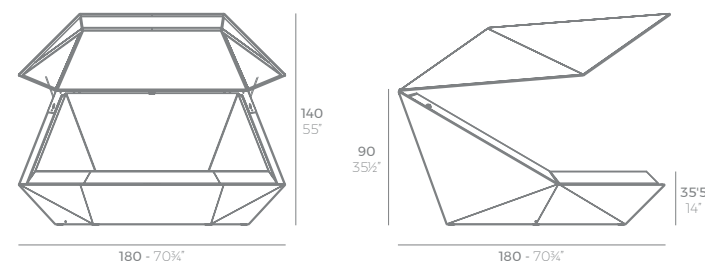

FAZ Daybed con parasol
FAZ Daybed with parasol

	Open Abierto	Close Cerrado	Rotation Giro	Thick Cushion Grosor acolchado
Daybed with parasol Daybed con parasol	55" 140	35 1/2" 90	360° 360°	3 1/4" 8

Optional Opcional	Bluetooth sound system pack 200W Bluetooth sound system pack 200W	4-Pillow pack 23 1/2" x 23 1/2" Pack 4 cojines 60x60cm
	54099	54101
	54099	54101