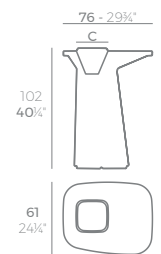

NOMA

NOMA Mesa Alta
NOMA Bar Table

	Gal L	C (d x h) in C (a x h) cm	Basic Básico	Self-Watering Autorriego	Lacquered Lacado	White Led Cab. Led Blanco Cab.	RGBW Led Cab. Led RGBW Cab.	RGBW Led Batt. Led RGBW Bat.	RGBW Led DMX Cab. Led RGBW DMX Cab.	RGBW Led DMX Batt. Led RGBW DMX Bat.
Bar Table - Mesa Alta	1 1/2"-7"	7 3/4" x 7 3/4" - 20 x 20"	45075A	45075R	45075F	45075W	45075L	45075Y	45075D	45075DY