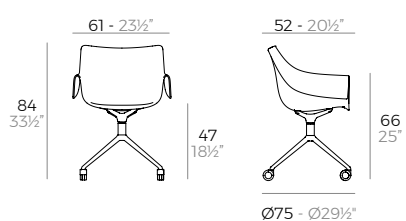

discover more!
conoce más!

MANTA swivel armchair with caster.

SOON AVAILABLE

- 65054

- WHITE
- BLACK
- ECRU
- TORTORA
- MELON

- WHITE
- BLACK

discover more!
conoce más!

INCASSO swivel armchair with caster.