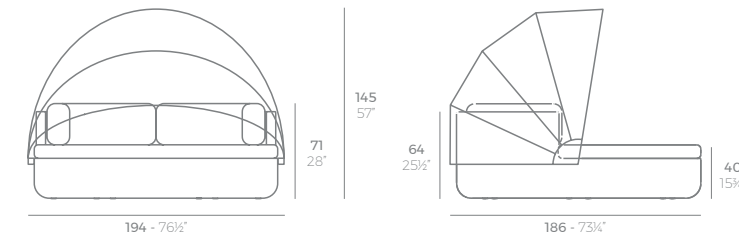

ULM Daybed cabezal fijo con parasol plegable
ULM Daybed fixed backrest with folding sunroof

	Rotation Giro	Thick Cushion Grosor acolchado
Daybed fixed backrest with canopy Daybed respaldo fijo con capota	360° 360°	4" 10

	Basic Básico	Lacquered Lacado	White Led Cab. Led Blanco Cab.	RGBW Led Cab. Led RGBW Cab.	RGBW Led Batt. Led RGBW Bat.	RGBW Led DMX Cab. Led RGBW DMX Cab.	RGBW Led DMX Batt. Led RGBW DMX Bat.
Daybed Daybed	54139	54139F	54139W	54139L	54139Y	54139D	54139DY
Daybed with sunroof Daybed con parasol	54136	54136F	54136W	54136L	54136Y	54136D	54136DY
Daybed reclining backrest Daybed reclining	54181	54181F	54181W	54181L	54181Y	54181D	54181DY
Daybed reclining backrest with folding sunroof Daybed reclining con parasol plegable	54189	54189F	54189W	54189L	54189Y	54189D	54189DY
Daybed fixed backrest Daybed cabezal fijo	54182	54182F	54182W	54182L	54182Y	54182D	54182DY
Daybed fixed backrest with folding sunroof Daybed cabezal fijo con parasol plegable	54190	54190F	54190W	54190L	54190Y	54190D	54190DY

Optional Opcional	Bluetooth sound system pack 200W Bluetooth sound system pack 200W	4-Pillow pack 23 1/2" x 23 1/2" Pack 4 cojines 60x60cm	Side table Mesa auxiliar
	54099	54101	-
	54099	54101	-
	54099	54101	54207
	54099	54101	54207
	54099	54101	54207
	54099	54101	54207