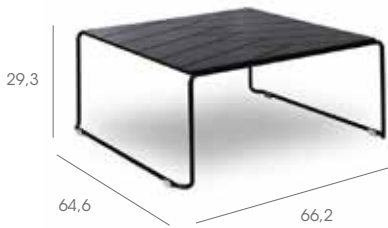

Espiga

Designed by Jordi Ribaudí

Mesa baja con estructura patín. Estructura de acero pintado. Sobre de HPL con efecto relieve en impresión digital. Tacos antideslizantes. Tornillería de acero inoxidable.

Low side table with sled base structure of painted. HPL tabletop with a relief effect in digital printing. Non-slip glides. Stainless steel hardware.

Table basse avec structure patin. Structure en acier peint. Dessus en phénolique, effet relief par impression digitale. Embouts antidérapants. Visserie en acier inoxydable.

Logística | Logistics | Logistique

	20'	40'	40' HC	70 m³	100 m³	Precio | Price | Prix €
1x	431	862	948	1034	-	380,00