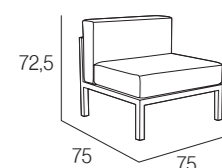

MARINE

MF-MAR04
300O30 light grey
(olefin)