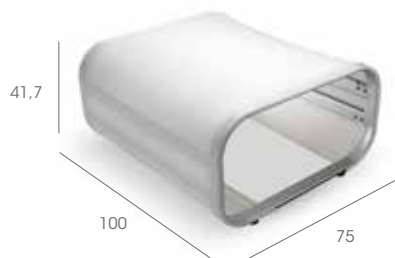

Mesa Dunas

footrest

Designed by Jordi Ribaudí

8,5 kg

Mesa baja de perfil exclusivo de aluminio anodizado. Uniones de los travesaños de fundición de aluminio. Tacos antideslizantes. Textilene Batyline Plus ignífugo. Tornillería de acero inoxidable.

Low table with an exclusive anodized aluminium profile. Joints in the crossbars made of cast aluminium. Anti-slip feet. Flame-retardant Textilene Batyline. Screws made of stainless steel.

Table basse au profil exclusif en aluminium anodisé. Unions des traverses en fonte d'aluminium. Embouts antidérapants. Textilène Batyline ignifuge. Visserie en acier inoxydable.

Titanio
Titanium
Ref.70023

Blanco
White
Ref.70032

Logística | Logistics | Logistique

	20'	40'	40' HC	70 m³	100 m³	Precio | Price | Prix €
1x	132	265	291	317	-	949,00