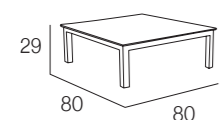

MARINE

MC-MAR00
white compact