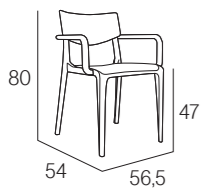

TOWN ARMCHAIR PAD

MN-TOW10
010X00 - 015S01
white-taupe