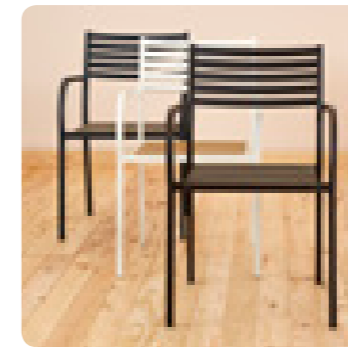

SICILIA

NEW