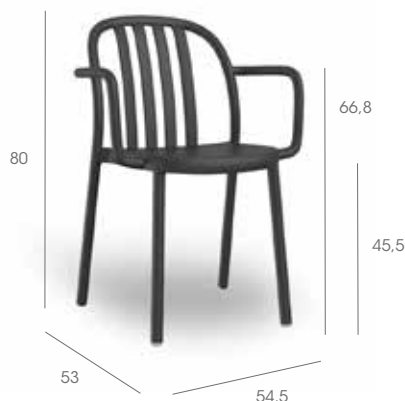

Sue armchair

Designed by Joan Gaspar

Silla para uso interior y exterior. Inyectado en polipropileno con fibra de vidrio. Apilable. Protección UV.

Chair for indoor and outdoor use. Injected in polypropylene and fiberglass. Stackable. UV protection.

Chaise por usage intérieur et extérieur. Injectée en polypropylène avec fibre de verre. Emilable. Protection UV.

Logística | Logistics | Logistique

	20'	40'	40' HC	70 m³	100 m³	Precio | Price | Prix €
2x	108	306	240	416	392	89,00
4x	216	548	480	652	969	80,00
p20	480	960	960	1160	1280	74,00

Ikona

Designed by Jorge Pensi

Silla con brazos para uso interior y exterior. Inyectado en polipropileno con fibra de vidrio. Apilable. Protección UV.

Armchair for indoor and outdoor use. Injected in polypropylene and fiberglass. Stackable. UV protection.

Fauteuil pour usage intérieur et extérieur. Injectée en polypropylène avec fibre de verre. Emilable. Protection UV.