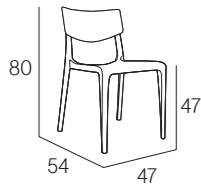

TOWN CHAIR

MS-TOW00
010X00 white