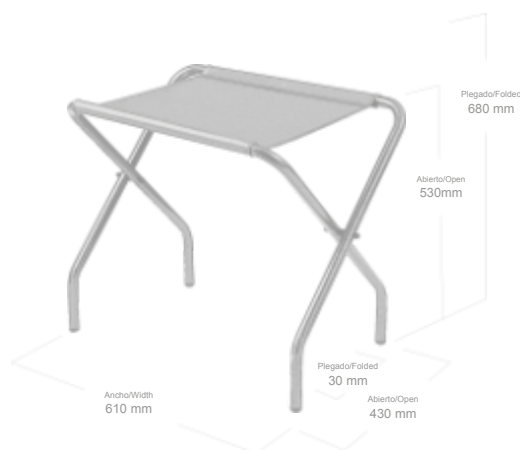

ALTURA/HEIGHT	ANCHO/WIDTH	FONDO/DEPTH
530 mm	610 mm	430 mm

- **504024-N-N**  
Reposamaletas Susan  
Acabado: Negro-negro  
Fabricada en acero inox y polipiel  
Luggage rack Susan  
Finish: Black-black  
Made of stainless steel and leatherette