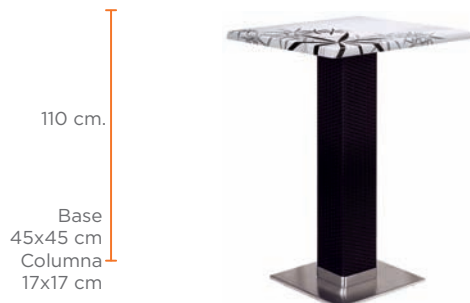

MESA GRAN MUNICH ALTA Columna Médula Antracita

	SOLO	FORMICA COMPACT
Ref. 9188 ▶ 60x60	394,80€	410,20€
Ref. 9189 ▶ 70x70	413,00€	432,60€

Bastidor de Aluminio para reforzar tablero: 80x80 y 90x90 - 56 €

Bastidor de Aluminio para reforzar tablero: 110x70 y 120x80 - 63 €

Los precios pueden estar desactualizados. Llámanos al 91 161 03 04 para consultar los precios en vigor.