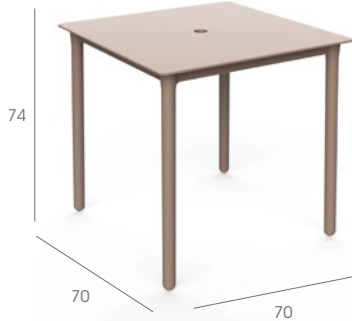

London

Mesa
Table
Table

Logística | Logistics | Logistique

	20'	40'	40 HC	70 m³	100 m³
	297	675	675	891	972
	297	675	675	891	972

		PRECIO / PRICE / PRIX €/u.	
CÓDIGO / CODE / CODE			
	BLANCO WHITE	04582	
		70,50	64,50
	ARENA SAND	04583	

Sky Ø60

NEW

Mesa Plegable
Foldable Table
Table pliante