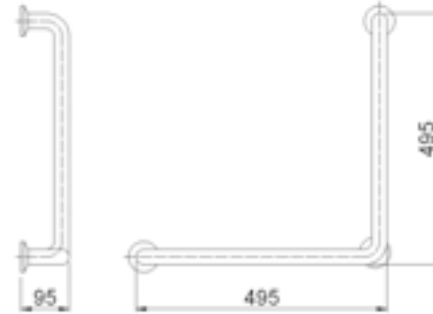

Asidero 90°/90° angled grab rail