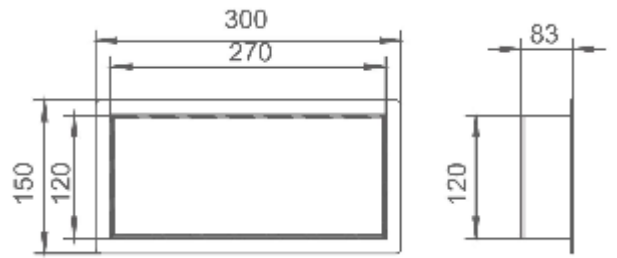

REPISAS EMPOTRABLES BUILT-IN SHELVES

- **509700** Repisa baño-ducha empotrable
  Acabado: Inox brillo
  Bath-shower built-in shelf
  Finish: Bright stainless steel

ALTURA/HEIGHT	ANCHO/WIDTH	FONDO/DEPTH
150 mm	300 mm	83 mm

Material: Acero inox / Stainless steel