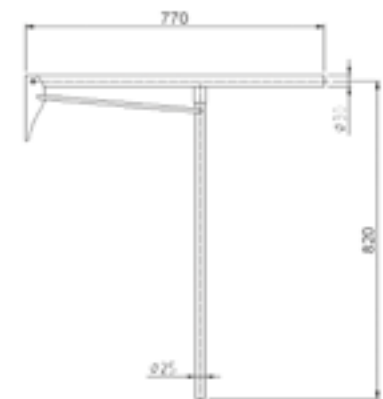

Asidero abatible 180° con pata
Folding support rail with leg

Espejo rectangular *Folding bathroom mirror*