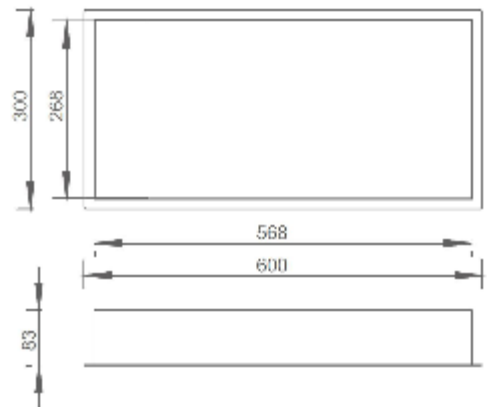

ALTURA/HEIGHT	ANCHO/WIDTH	FONDO/DEPTH
300 mm	600 mm	83 mm