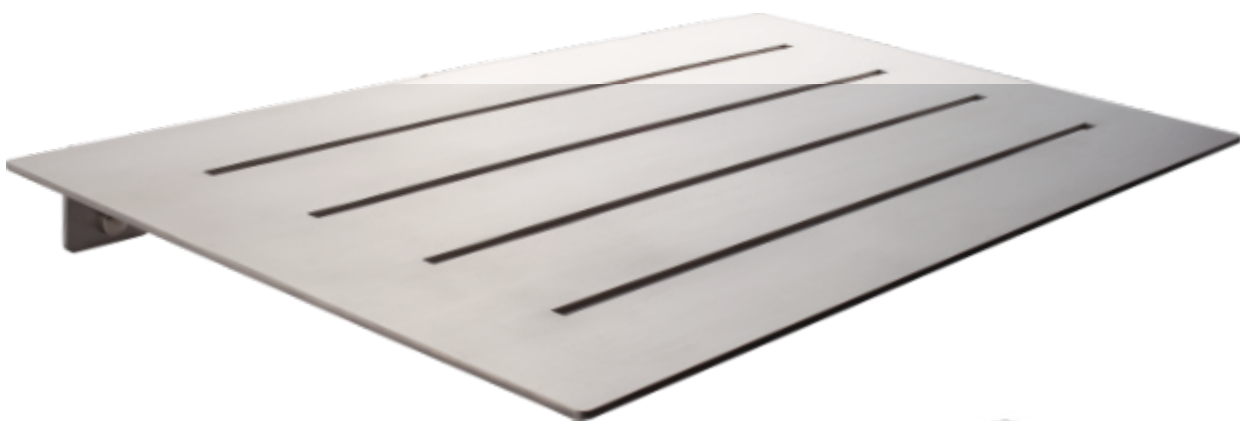

- **170601** Toallero repisa
  Acabado: Cromo brillo
  Towel shelf
  Finish: Bright chrome