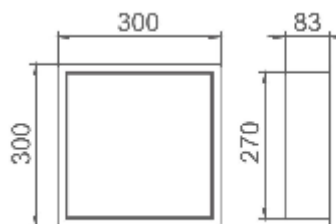

- **509500-N** Repisa baño-ducha empotrable
  Acabado: Negro mate
  Bath-shower built-in shelf
  Finish: Matt black

Material: Acero inox / *Stainless steel*