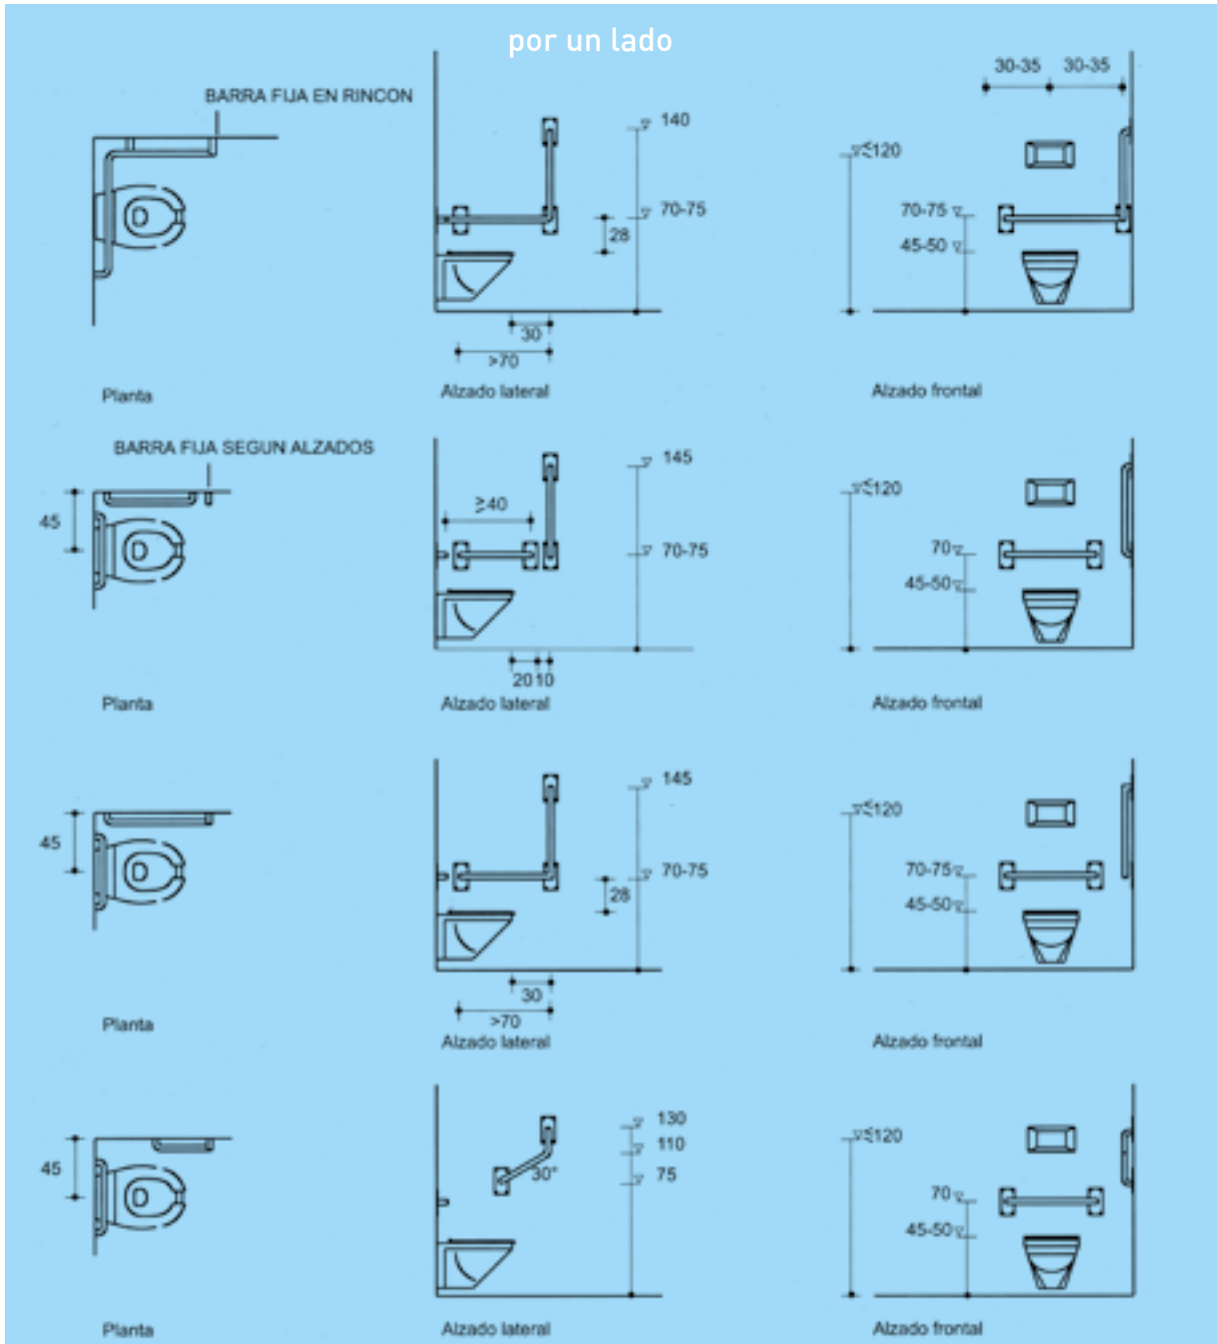

Barras de apoyo en inodoros *Grab rails in toilets* transferencia frontal/oblicua y lateral

Cotas en cm.