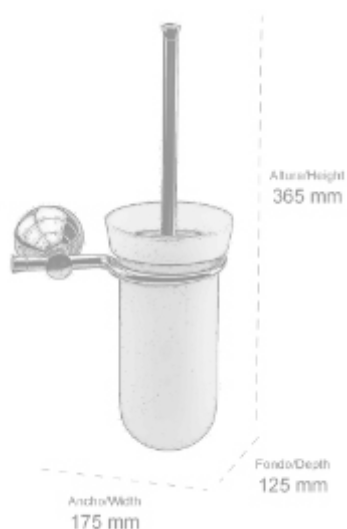

ALTURA/HEIGHT	LARGO/LENGTH	FONDO/DEPTH
130 mm	540 mm	305 mm

- **140006-N** Escobillero de cristal de pared
  Acabado: Negro mate
  Wall-mounted glass toilet brush holder
  Finish: Matt black

Material: Latón y cristal arenado
Material: Brass and sandblasted glass