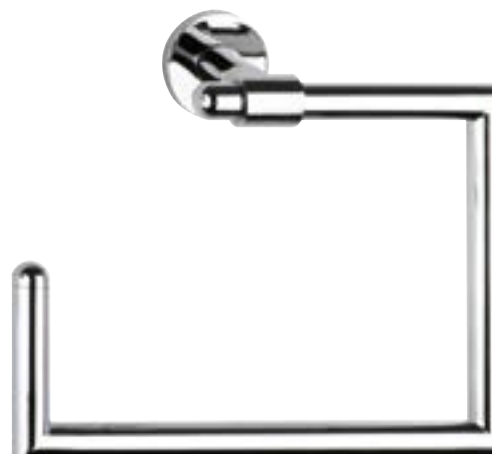

- 608124-A** Escobillero pared/suelo
inox cromado brillo
*Chromed toilet brush holder wall/floor
stainless steel*
- DIM.:** 75 mm. x 75 mm. x 380 mm.

**NEW
VERSION**

- 063001** Escobillero su elo-pared con vaso extrai-
ble Inox Brillo
*Bright Stainless Steel wall-mounted toilet
brush holder with removable inner part*
- 063002** Escobillero suelo-pared con vaso extraible
Inox Satinado
*Satin Stainless Steel wall-mounted toilet
brush holder with removable inner part*
- 063001 ABS** Escobillero suelo-pared con vaso extraible
en inox brillo y tapa ABS negra.
*Bright Stainless Steel wall-mounted toilet brush
holder with removable inner part and black ABS lid*
- 063002 ABS** Escobillero suelo-pared con vaso extraible
en inox satinado y tapa ABS negra
*Satin Stainless Steel wall-mounted toilet brush
holder with removable inner part and black ABS lid*
- DIM.:** 90 mm. x 430 mm. x 90 mm.

Noa

Noa

LATÓN CROMADO 16 mm Ø
CHROMED BRASS 16 mm Ø

050100 Percha 90°
90° Single robe hook
DIM.: 80 mm. x 50 mm. x 80 mm.

060201 Percha recta short
Single robe hook short
DIM.: 80 mm. x 50 mm. x 80 mm.

150200 Percha recta sin base
Single robe hook without base
DIM.: 30 mm. x 40 mm. x 16 mm.

060301 Percha doble
Double robe hook
DIM.: 70 mm. x 60 mm. x 50 mm.

060400 Toallero anilla pequeño
Small open towel ring
DIM.: 137 mm. x 105 mm. x 69 mm.

060500 Toallero anilla grande
Open towel ring
DIM.: 750 mm. x 180 mm. x 220 mm.