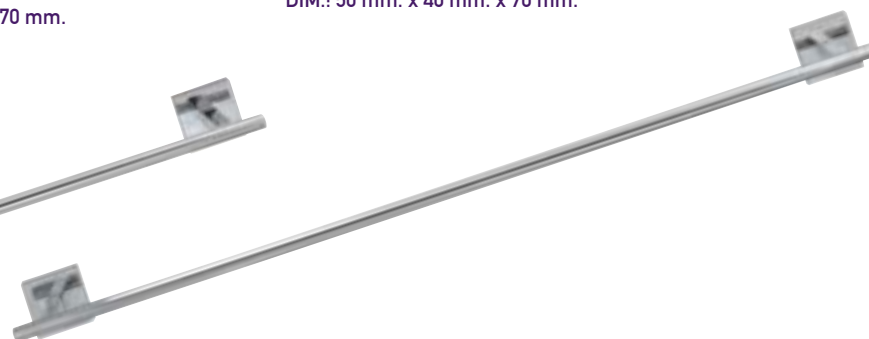

120301 Toallero 60 cm.
Single towel rail 60 cm.
DIM.: 600 mm. x 40 mm. x 70 mm.