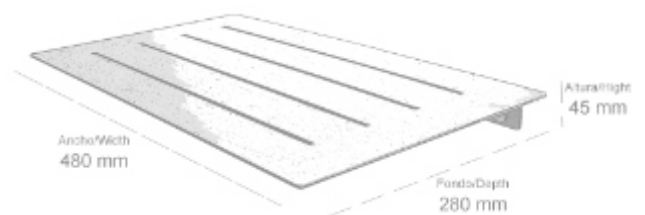

TEKNO

COLECCIÓN

- **170602** Toallero repisa
  Acabado: Inox satinado
  Towel shelf
  Finish: Satin stainless steel

ALTURA/HEIGHT	ANCHO/WIDTH	FONDO/DEPTH
45 mm	480 mm	280 mm

Material: Acero inox / Stainless steel