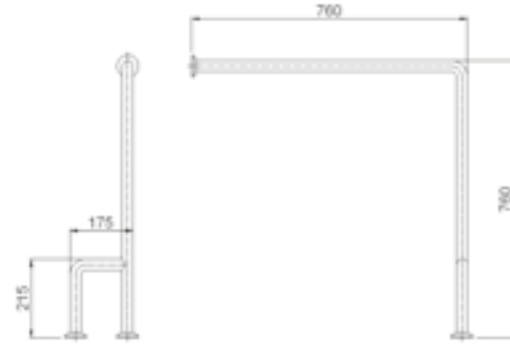

720200

Grifo palanca medical
Lever medical basin tap 705800

Soporte fijo lavabo
Wall kit fixing set

720102

Asidero pared/suelo 90° floor to wall grab rail

Asidero 90°escuadra horizontal 90° grab rail squarely