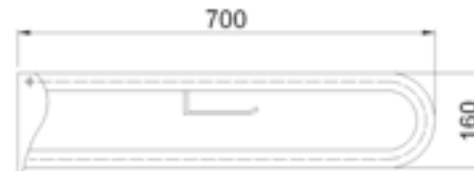

Asidero abatible 180° con pata
Folding support rail with leg