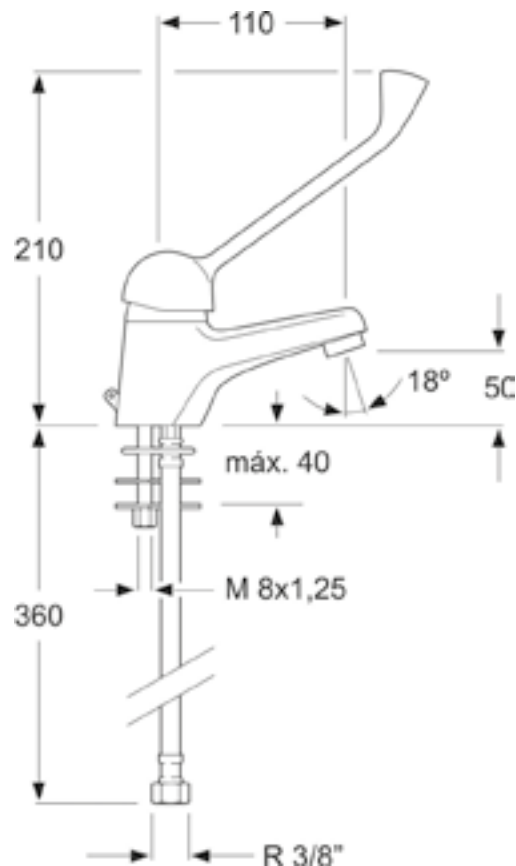

Grifo palanca medical
Lever medical basin tap 705800