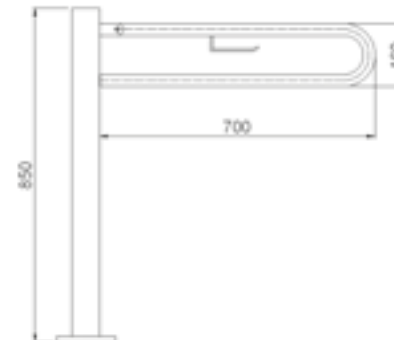

Asidero abatible 180° con pedestal
180° floor mounted folding support rail