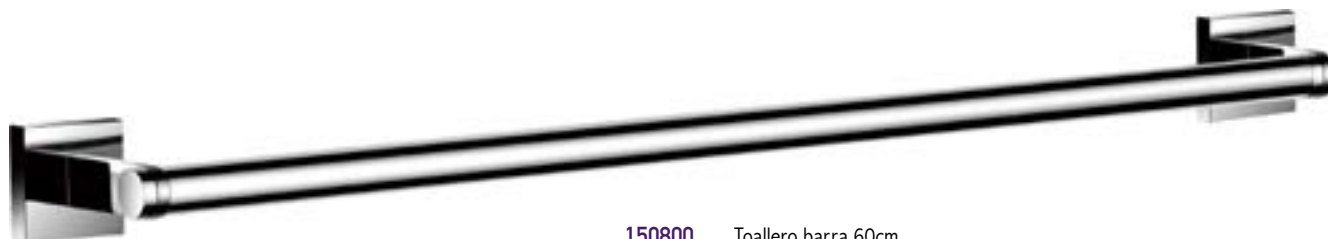

150800 Toallero barra 60cm
Single towel rail 60cm
DIM.: 646mm. x 75mm. x 45mm.