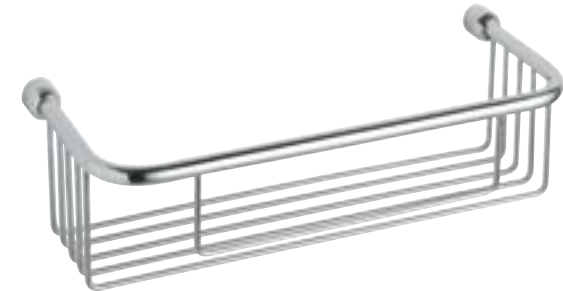

101202 Rejilla pequeña varilla satinado
Small shower basket satin

DIM.: 150 mm. x 110 mm. x 30 mm.

101100 Rejilla mediana varilla brillo
Medium shower basket polished

101102 Rejilla mediana varilla satinado
Medium shower basket satin

DIM.: 210 mm. x 110 mm. x 30 mm.

101000 Rejilla grande varilla brillo
Large shower basket polished

101002 Rejilla grande varilla satinado
Large shower basket satin

DIM.: 300 mm. x 130 mm. x 70 mm.

Normax

INOX 20X14mm Ø
STAINLESS STEEL 20X14mm Ø