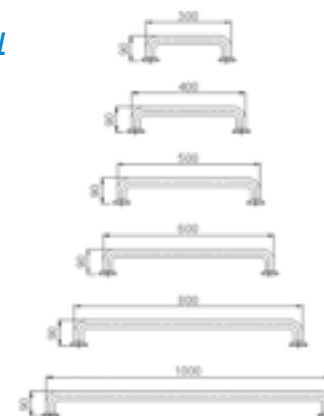

Asidero recto Grab rail