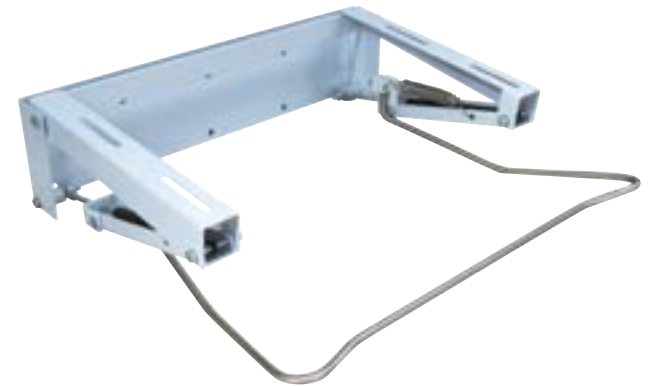

- 720003** Tapa Inodoro
WC seat cover

705800 Grifo con palanca medical
Chrome level medical basin tap

720100 Lavabo ergonómico
Ergonomic wash basin

DIM.: 650 mm. x 570 mm.

720200 Soporte lavabo hidráulico
Pneumatic support for disabled wash basin