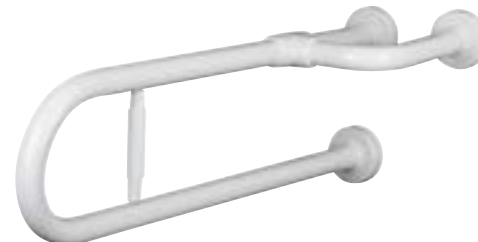

604109 Asidero abatible con placa trasera y portarrollos 80 cm.
Folding support rail with back support and paper holder 80 cm.

605109 Asidero fijo 3 anclajes reversible con portarrollos 60 cm.
Wall mounted grab rail with 3 anchoring points and paper holder 60 cm.