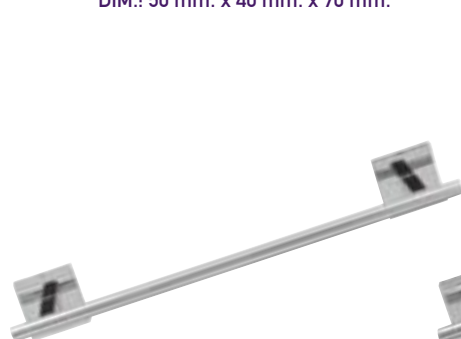

120101 Toallero 30 cm.
Single towel rail 30 cm.
DIM.: 300 mm. x 40 mm. x 70 mm.