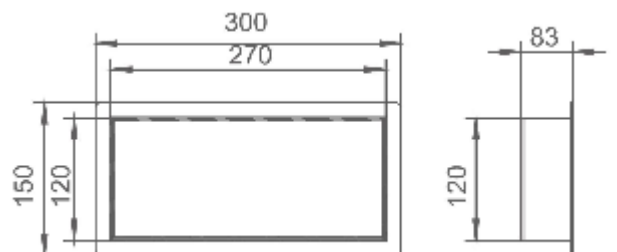

- **509700-N** Repisa baño-ducha empotrable
  Acabado: negro mate
  Bath-shower built-in shelf
  Finish: Matt black

ALTURA/HEIGHT	ANCHO/WIDTH	FONDO/DEPTH
150 mm	300 mm	83 mm

Material: Acero inox / Stainless steel