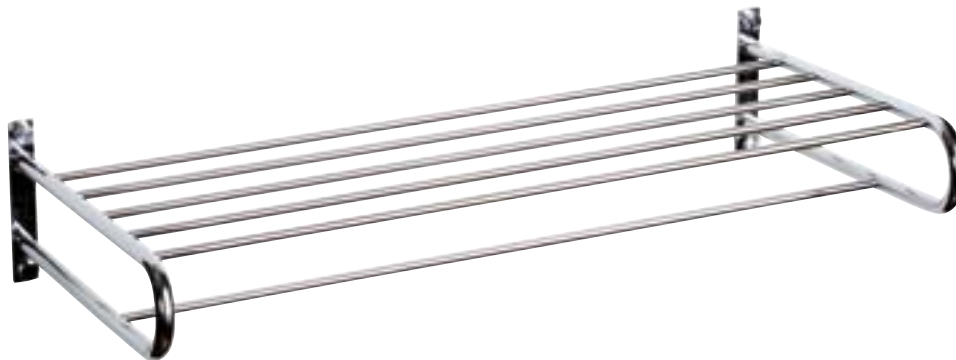

061500 Repisa pletinas con barra 4 anclajes
Towel shelf with rail 4 anchors
DIM.: 500 mm. x 270 mm. x 100 mm.