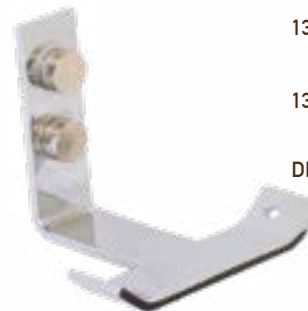

131101 Percha doble cromada
Double robe hook chrome

131102 Percha doble satinada
Double robe hook satin

DIM.: 60 mm. x 75 mm. x 55 mm.