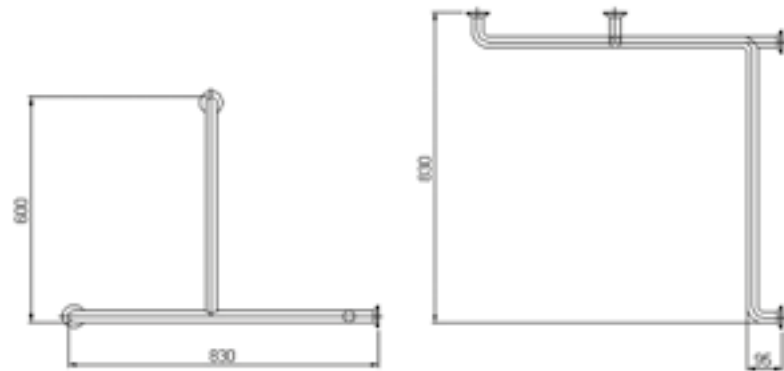

720200

Grifo palanca medical
Lever medical basin tap 705800

Soporte fijo lavabo
Wall kit fixing set

720102

Asidero pared/suelo 90° floor to wall grab rail

Asidero 90°escuadra horizontal 90° grab rail squarely