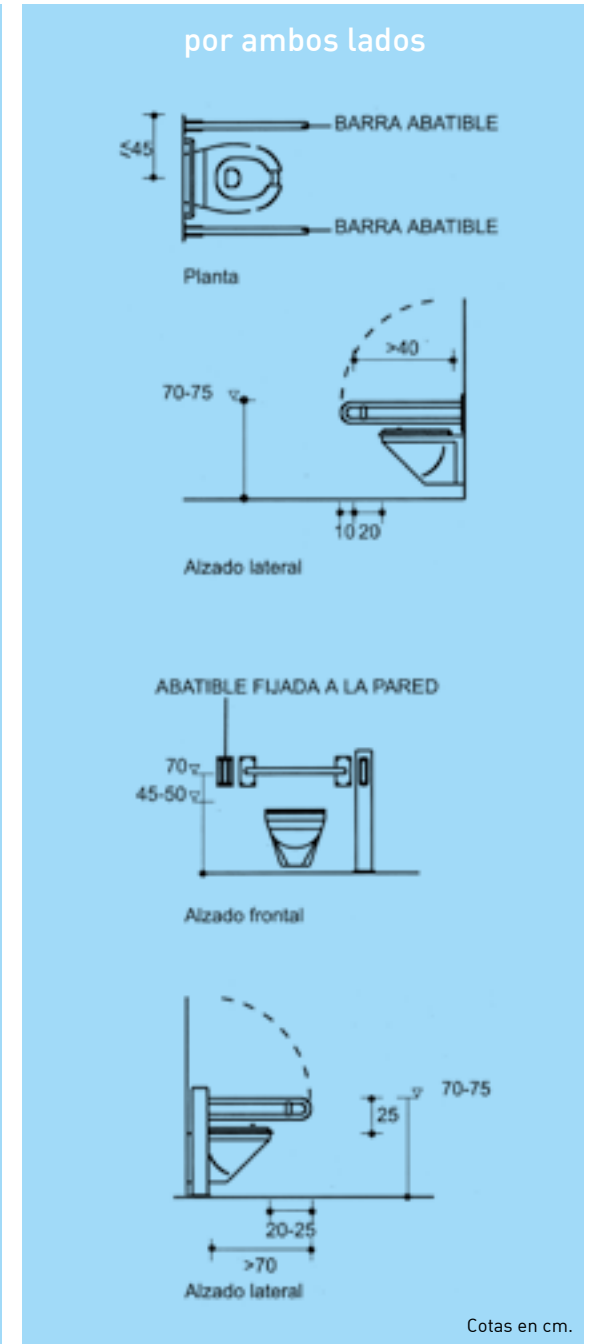

Barras de apoyo en inodoros *Grab rails in toilets* transferencia frontal/oblicua y lateral

Cotas en cm.