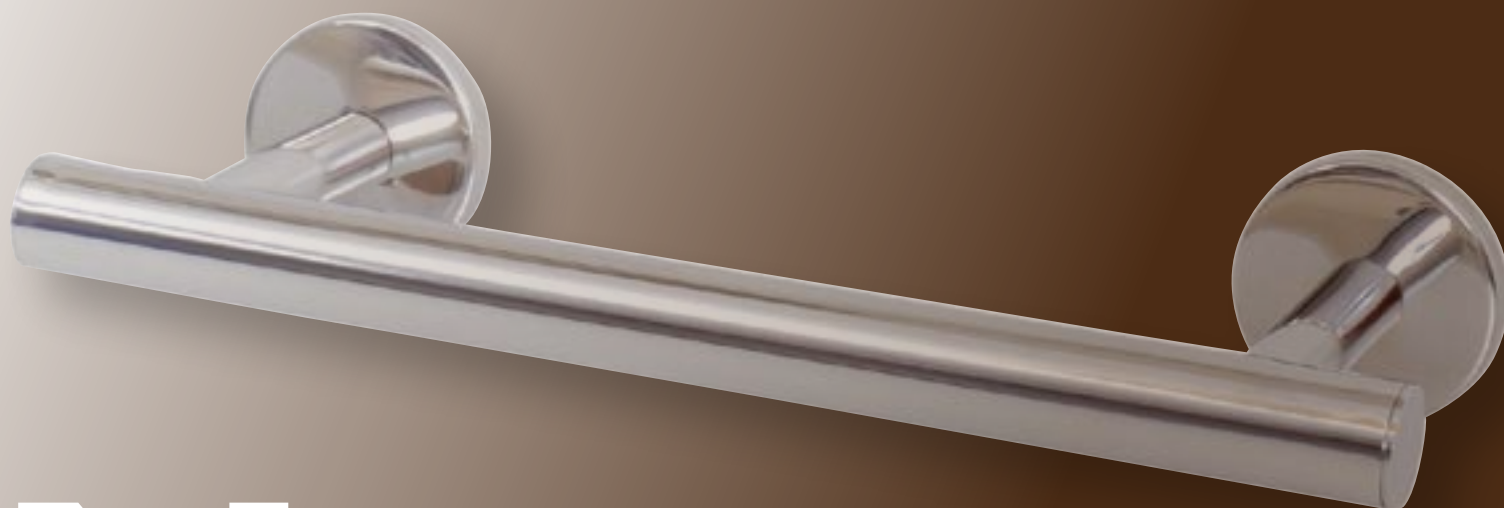

**NUEVO
NEW**

- 022500 Escobillero tubo cuadrado pared inox/brillo
Stainless steel square toilet brush holder
- 022502 Escobillero tubo cuadrado pared inox/satinado
Stainless steel square toilet brush holder satin
- DIM.: 80 mm. x 370 mm. x 80 mm.

**NEW
VERSION**

- 063001 Escobillero su elo-pared con vaso extraíble Inox Brillo
Bright Stainless Steel wall-mounted toilet brush holder with removable inner part
- 063002 Escobillero suelo-pared con vaso extraíble Inox Satinado
Satin Stainless Steel wall-mounted toilet brush holder with removable inner part
- 063001 ABS Escobillero suelo-pared con vaso extraíble en inox brillo y tapa ABS negra.
Bright Stainless Steel wall-mounted toilet brush holder with removable inner part and black ABS lid
- 063002 ABS Escobillero suelo-pared con vaso extraíble en inox satinado y tapa ABS negra
Satin Stainless Steel wall-mounted toilet brush holder with removable inner part and black ABS lid
- DIM.: 90 mm. x 430 mm. x 90 mm.