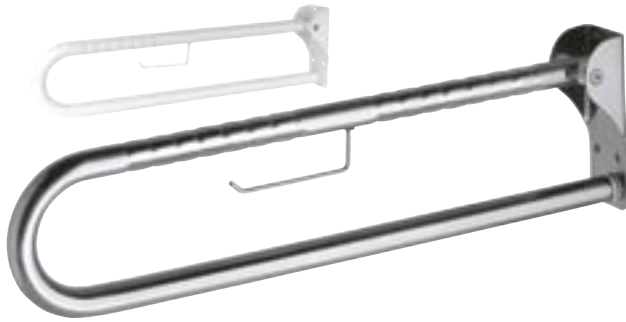

601100 - 601700 Asidero abatible con portarrollos brillo
Folding support rail with paper holder polished

601102 - 601702 Asidero abatible con portarrollos satinado
Folding support rail with paper holder satin

601108 - 601708 Asidero abatible con portarrollos blanco
Folding support rail with paper holder white

601100 / 601102 / 601108 DIM.: 700 mm. x 160 mm.
601700 / 601702 / 601708 DIM.: 800 mm. x 160 mm.