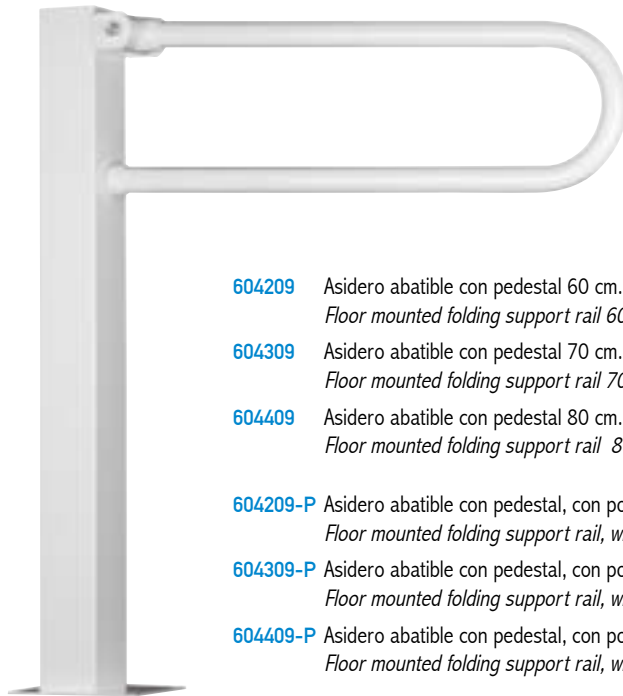

604909 Asidero fijo 3 anclajes reversible 70 cm.
Wall mounted grab rail with 3 anchoring points 70 cm.

605009 Asidero fijo 3 anclajes reversible 80 cm.
Wall mounted grab rail with 3 anchoring points 80 cm.

- **604209** Asidero abatible con pedestal 60 cm.
  Floor mounted folding support rail 60 cm.
- **604309** Asidero abatible con pedestal 70 cm.
  Floor mounted folding support rail 70 cm.
- **604409** Asidero abatible con pedestal 80 cm.
  Floor mounted folding support rail 80 cm.
- **604209-P** Asidero abatible con pedestal, con portarrollos 60 cm.
  Floor mounted folding support rail, with paper holder 60 cm.
- **604309-P** Asidero abatible con pedestal, con portarrollos 70 cm.
  Floor mounted folding support rail, with paper holder 70 cm.
- **604409-P** Asidero abatible con pedestal, con portarrollos 80 cm.
  Floor mounted folding support rail, with paper holder 80 cm.