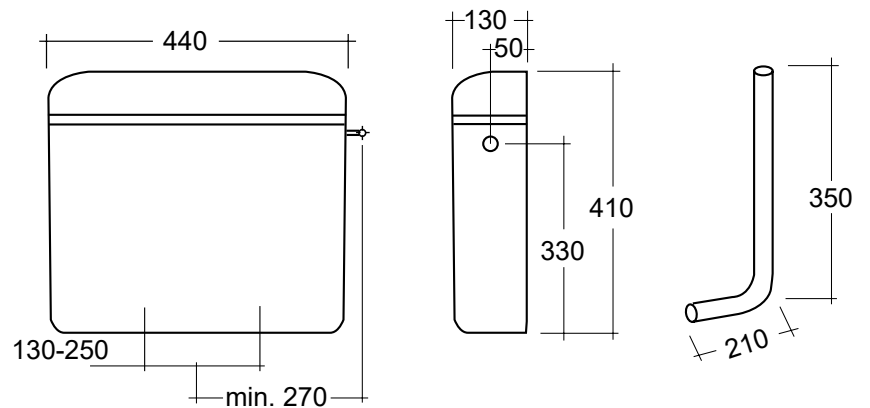

Cisterna *Cistern* 720300