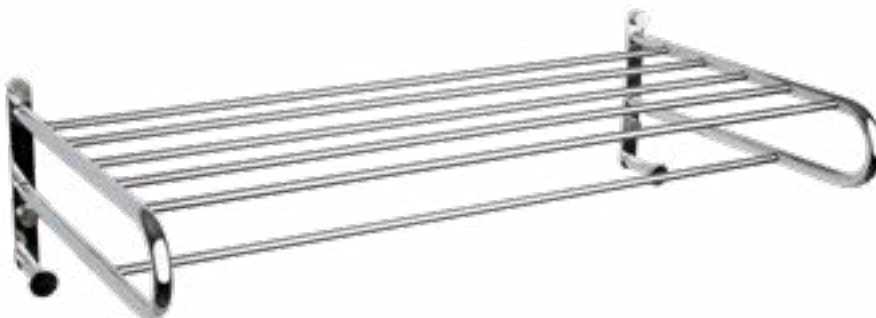

062600 Repisa 50 cm. 4 puntos anclaje con barra cromo con perchas
Towel shelf with 4 anchors and single towel rail chrome 50 cm. with side hooks
DIM.: 500 mm. x 270 mm. x 100 mm.