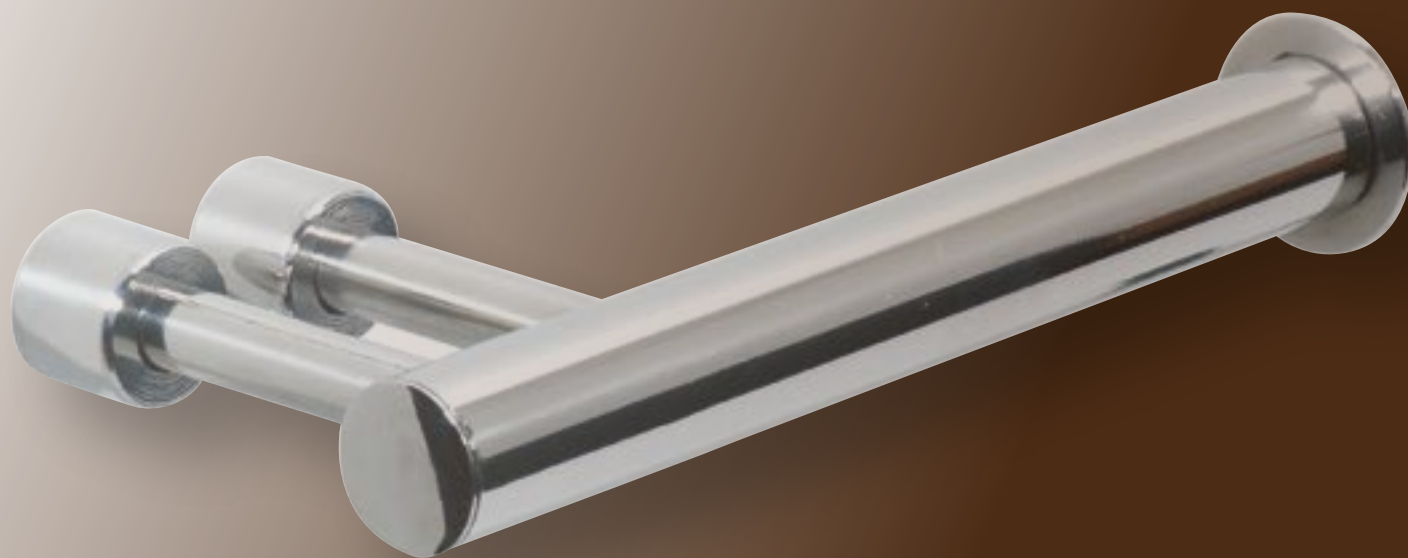

- 608124-A Escobillero pared/suelo
inox cromado brillo
*Chromed toilet brush holder wall/floor
stainless steel*
- DIM.: 75 mm. x 75 mm. x 380 mm.

NEW
VERSION

- 063001 Escobillero su elo-pared con vaso extraíble
Inox Brillo
*Bright Stainless Steel wall-mounted toilet
brush holder with removable inner part*
- 063002 Escobillero suelo-pared con vaso extraíble
Inox Satinado
*Satin Stainless Steel wall-mounted toilet
brush holder with removable inner part*
- 063001 ABS Escobillero suelo-pared con vaso extraíble
y tapa ABS inox brillo
*Bright Stainless Steel wall-mounted toilet brush
holder with removable inner part and ABS lid*
- 063002 ABS Escobillero suelo-pared con vaso extraíble
y tapa ABS inox satinado
*Satin Stainless Steel wall-mounted toilet brush
holder with removable inner part and ABS lid*
- DIM.: 90 mm. x 430 mm. x 90 mm.