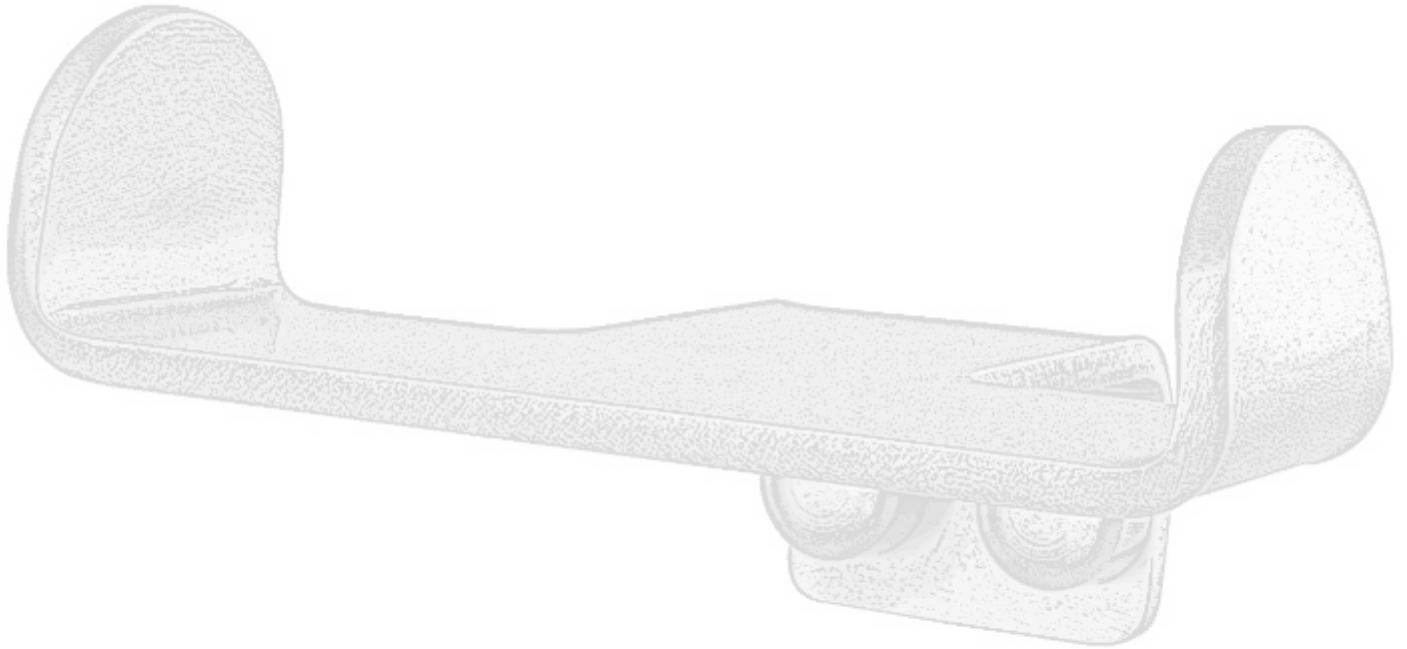

COLECCIÓN

TEKNO

COLECCIÓN

TEKNO

ACABADOS FINISHES

Cromo brillo
Bright chrome

Inox brillo
Bright stainless steel

Inox satinado
Satin stainless steel

Negro mate
Matt black

Blanco mate
Matt white

Cobre cepillado
Brushed copper

Latón cepillado
Brushed brass

ACABADOS ESPECIALES A CONSULTAR BAJO PEDIDO
CONSULT US ABOUT SPECIAL FINISHES, ON REQUEST