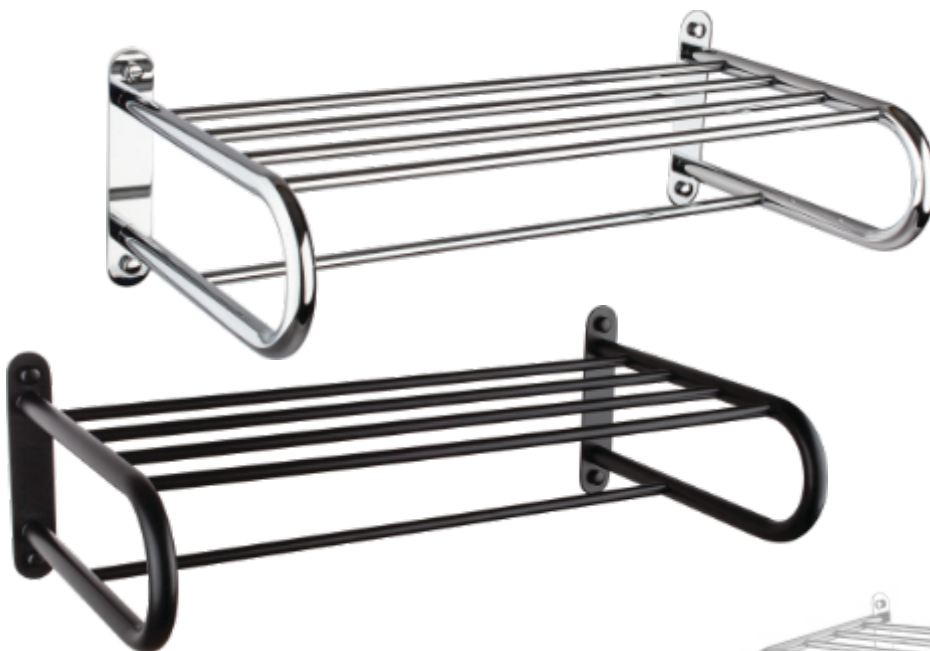

● **061500** Toallero repisa con barra
Acabado: Cromo brillo
Towel shelf with bar
Finish: Bright chrome

● **061500-N** Toallero repisa con barra
Acabado: Negro mate
Towel shelf with bar
Finish: Matt black