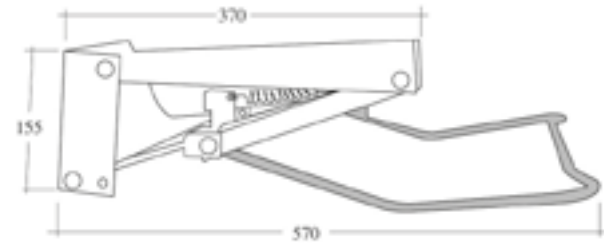

720200

Grifo palanca medical
Lever medical basin tap 705800

Soporte fijo lavabo
Wall kit fixing set

720102

Asidero pared/suelo 90° floor to wall grab rail

Asidero 90°escuadra horizontal 90° grab rail squarely