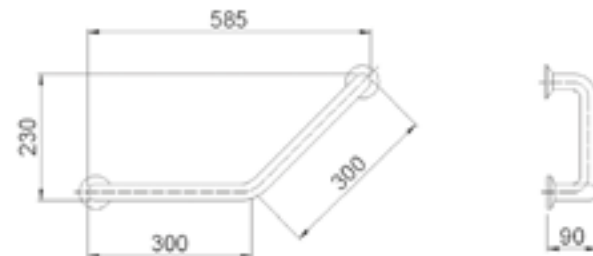

Asidero 45°45° angled grab rail