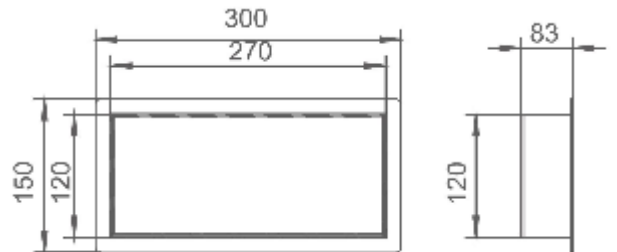

- **509702** Repisa baño-ducha empotrable
  Acabado: Inox satinado
  Bath-shower built-in shelf
  Finish: Satin stainless steel

ALTURA/HEIGHT	ANCHO/WIDTH	FONDO/DEPTH
150 mm	300 mm	83 mm

Material: Acero inox / Stainless steel