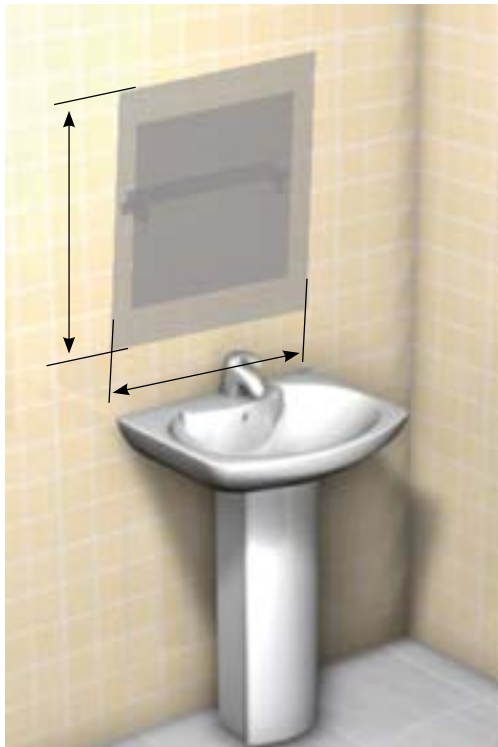

Asiento abatible con apoyo al suelo
Folding shower seat