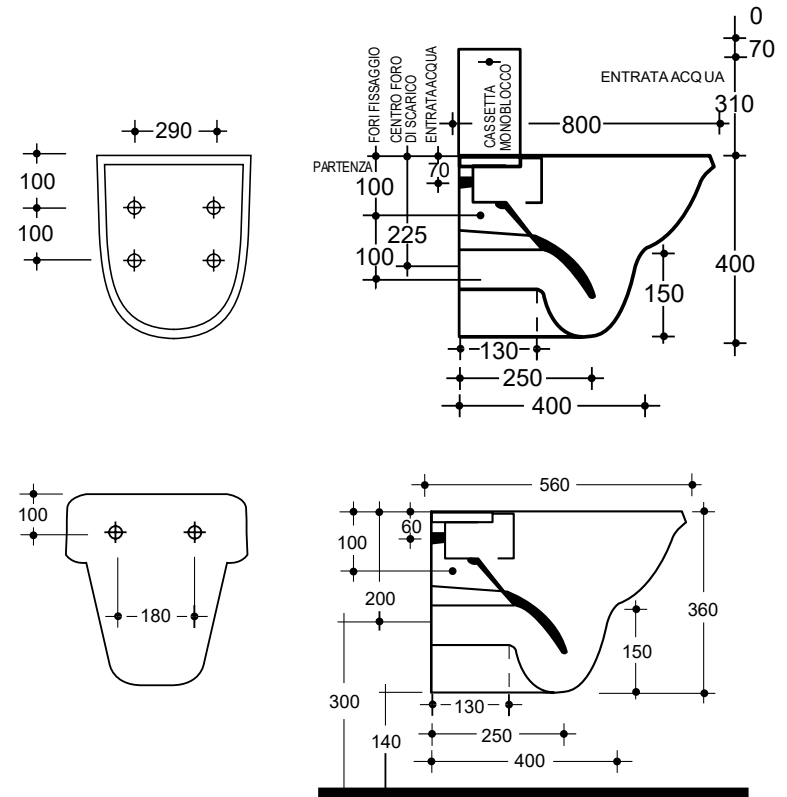

Inodoro suspendido *suspended toilet* 720900