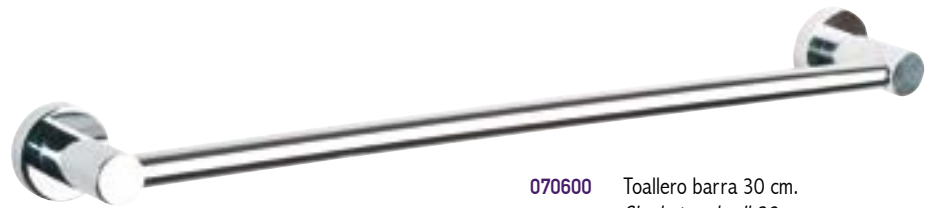

060201 Percha recta short
Single robe hook short
DIM.: 80 mm. x 50 mm. x 80 mm.

150200 Percha recta sin base
Single robe hook without base
DIM.: 30 mm. x 40 mm. x 16 mm.

070600 Toallero barra 30 cm.
Single towel rail 30 cm.
DIM.: 330 mm. x 75 mm. x 50 mm.

070700 Toallero barra 50 cm.
Single towel rail 50 cm.
DIM.: 500 mm. x 75 mm. x 50 mm.

070800 Toallero barra 60 cm.
Single towel rail 60 cm.
DIM.: 630 mm. x 75 mm. x 50 mm.