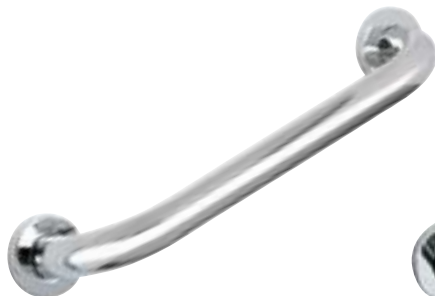

070700 Toallero barra 50 cm.
Single towel rail 50 cm.
DIM.: 500 mm. x 75 mm. x 50 mm.

070800 Toallero barra 60 cm.
Single towel rail 60 cm.
DIM.: 630 mm. x 75 mm. x 50 mm.