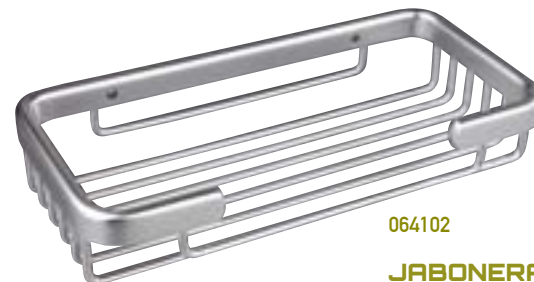

064102

**JABONERA REJILLA
SQUARE SHOWER BASKET**

- Inox. cromo satinado
- *Satin chrome stainless steel*

DIM.: 200 mm. x 105 mm. x 40 mm.