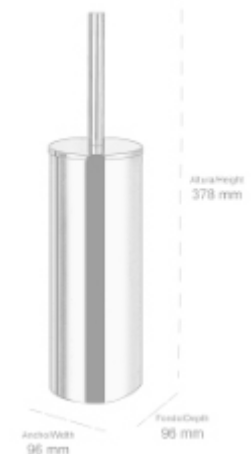

- **062000** Escobillero redondo pared/suelo
  Acabado: Inox brillo
  Floor/wall-mounted round toilet brush holder
  Finish: Bright stainless steel
- **062000-N** Escobillero redondo pared/suelo
  Acabado: Negro mate
  Floor/wall-mounted round toilet brush holder
  Finish: Matt black