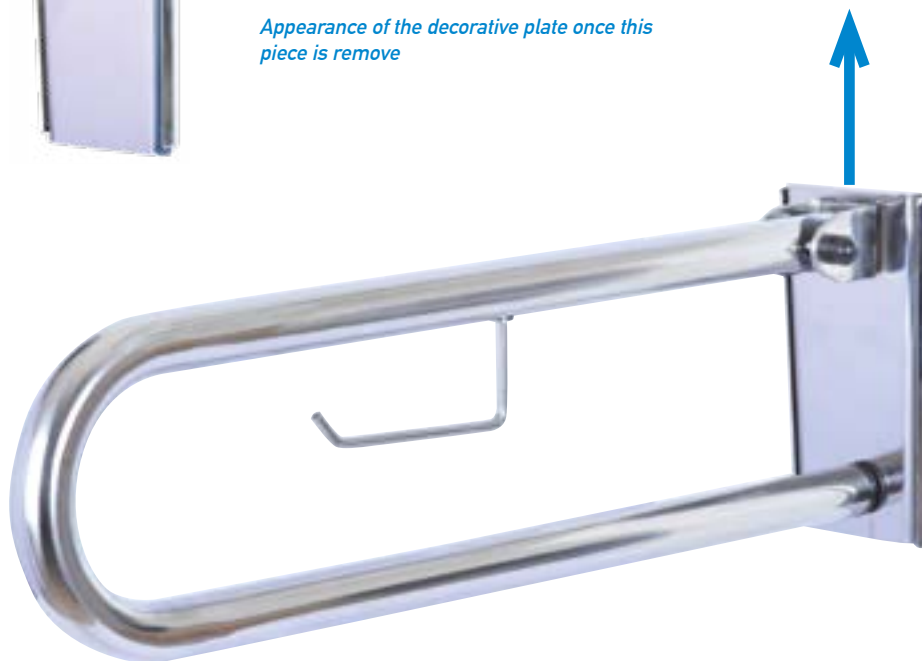

Detalle de como queda la chapa embellecedora una vez extraída la pieza.

Appearance of the decorative plate once this piece is remove

- **601900** Asidero abatible 700 extraible de pared inox brillo
  Removable folding support rail 700 polished stainless steel
- **601902** Asidero abatible 700 extraible de pared inox satinado
  Removable folding support rail 700 satin stainless steel
- **601908** Asidero abatible 700 extraible de pared inox pintado
  Removable folding support rail 700 painted stainless steel

DIM.: 700 mm. x 200 mm. x 108 mm.