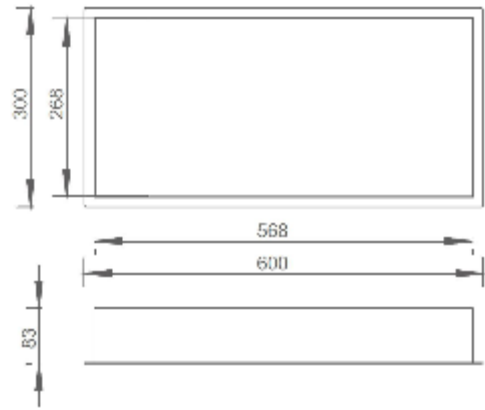

ALTURA/HEIGHT	ANCHO/WIDTH	FONDO/DEPTH
300 mm	600 mm	83 mm